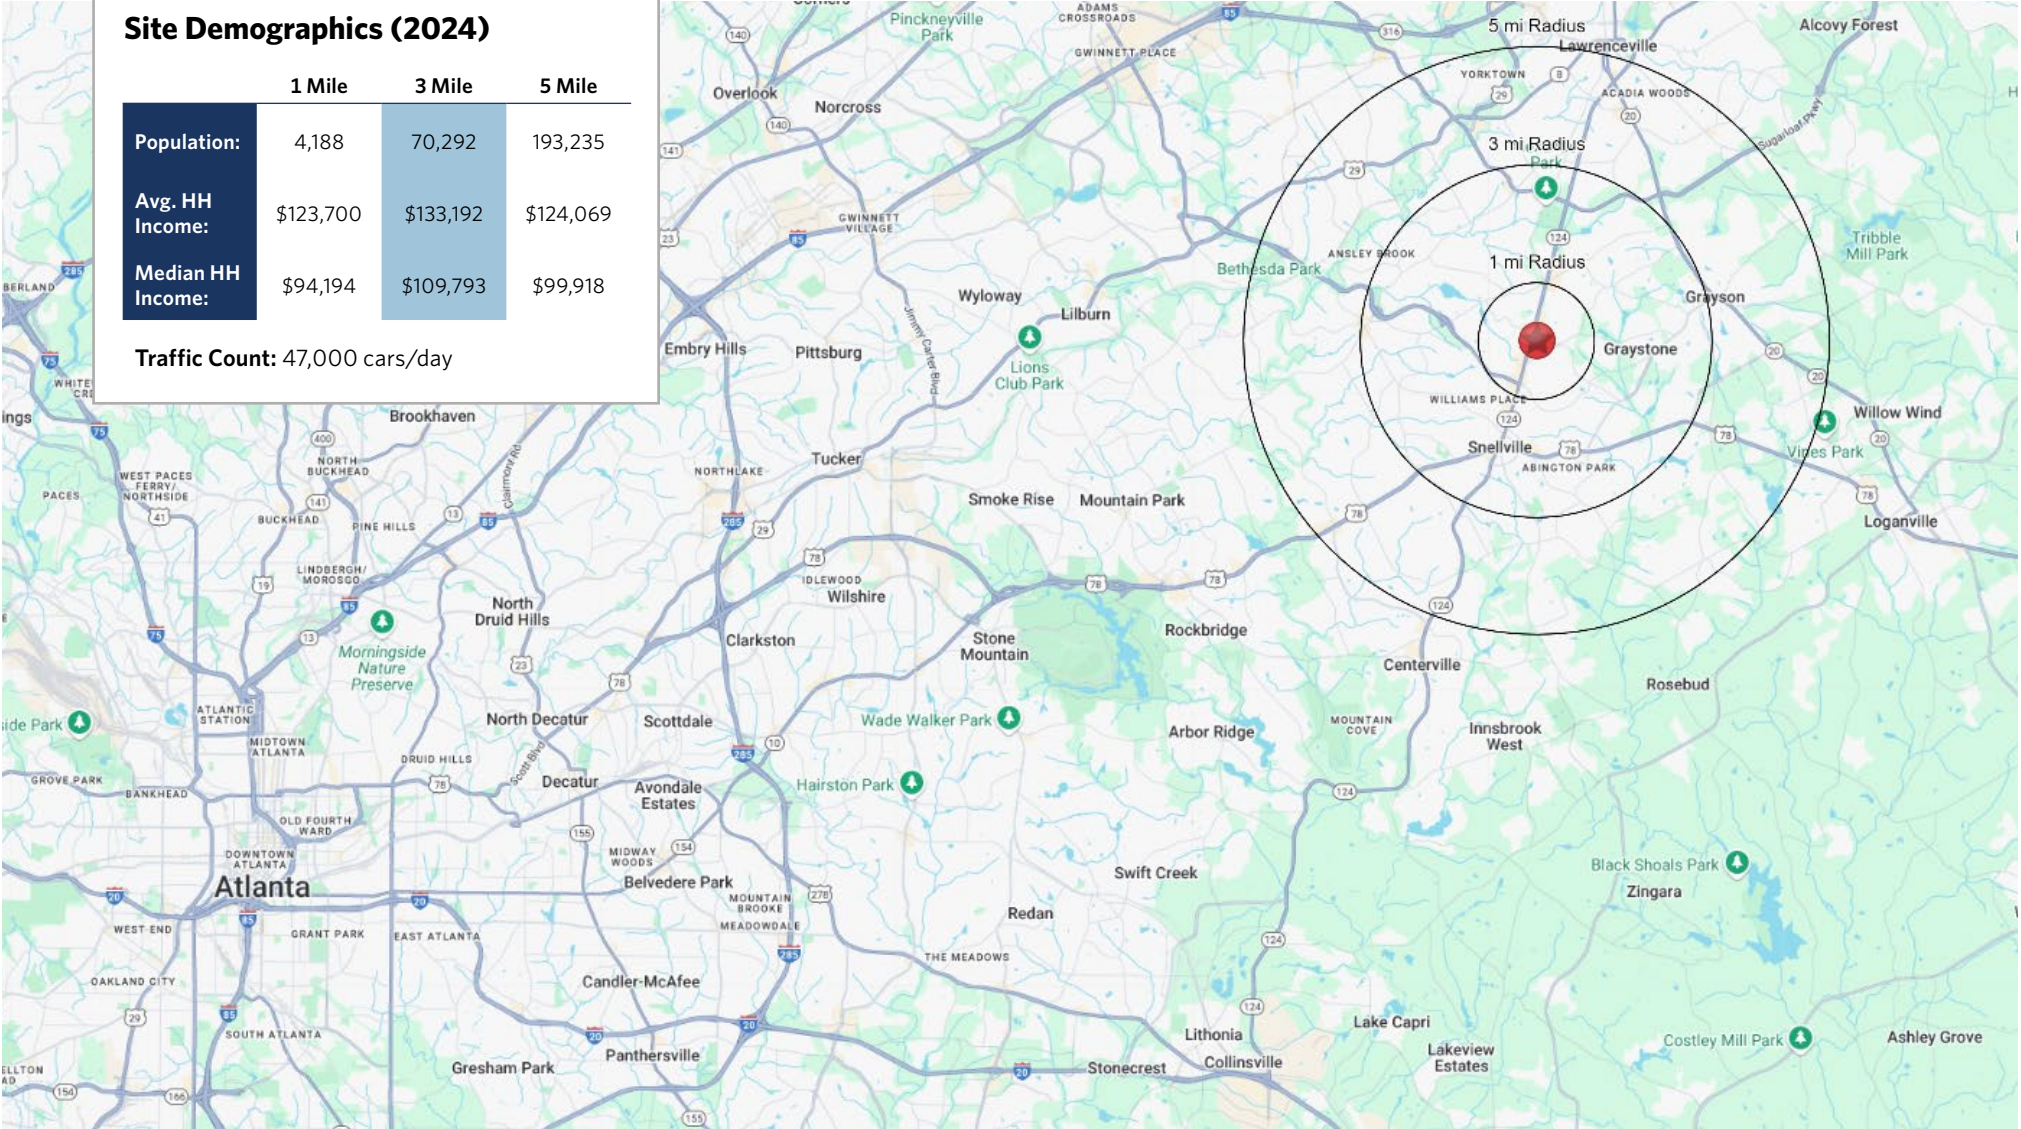

## Site Demographics (2024)

	1 Mile	3 Mile	5 Mile
Population:	4,188	70,292	193,235
Avg. HH Income:	\$123,700	\$133,192	\$124,069
Median HH Income:	\$94,194	\$109,793	\$99,918

Traffic Count: 47,000 cars/day