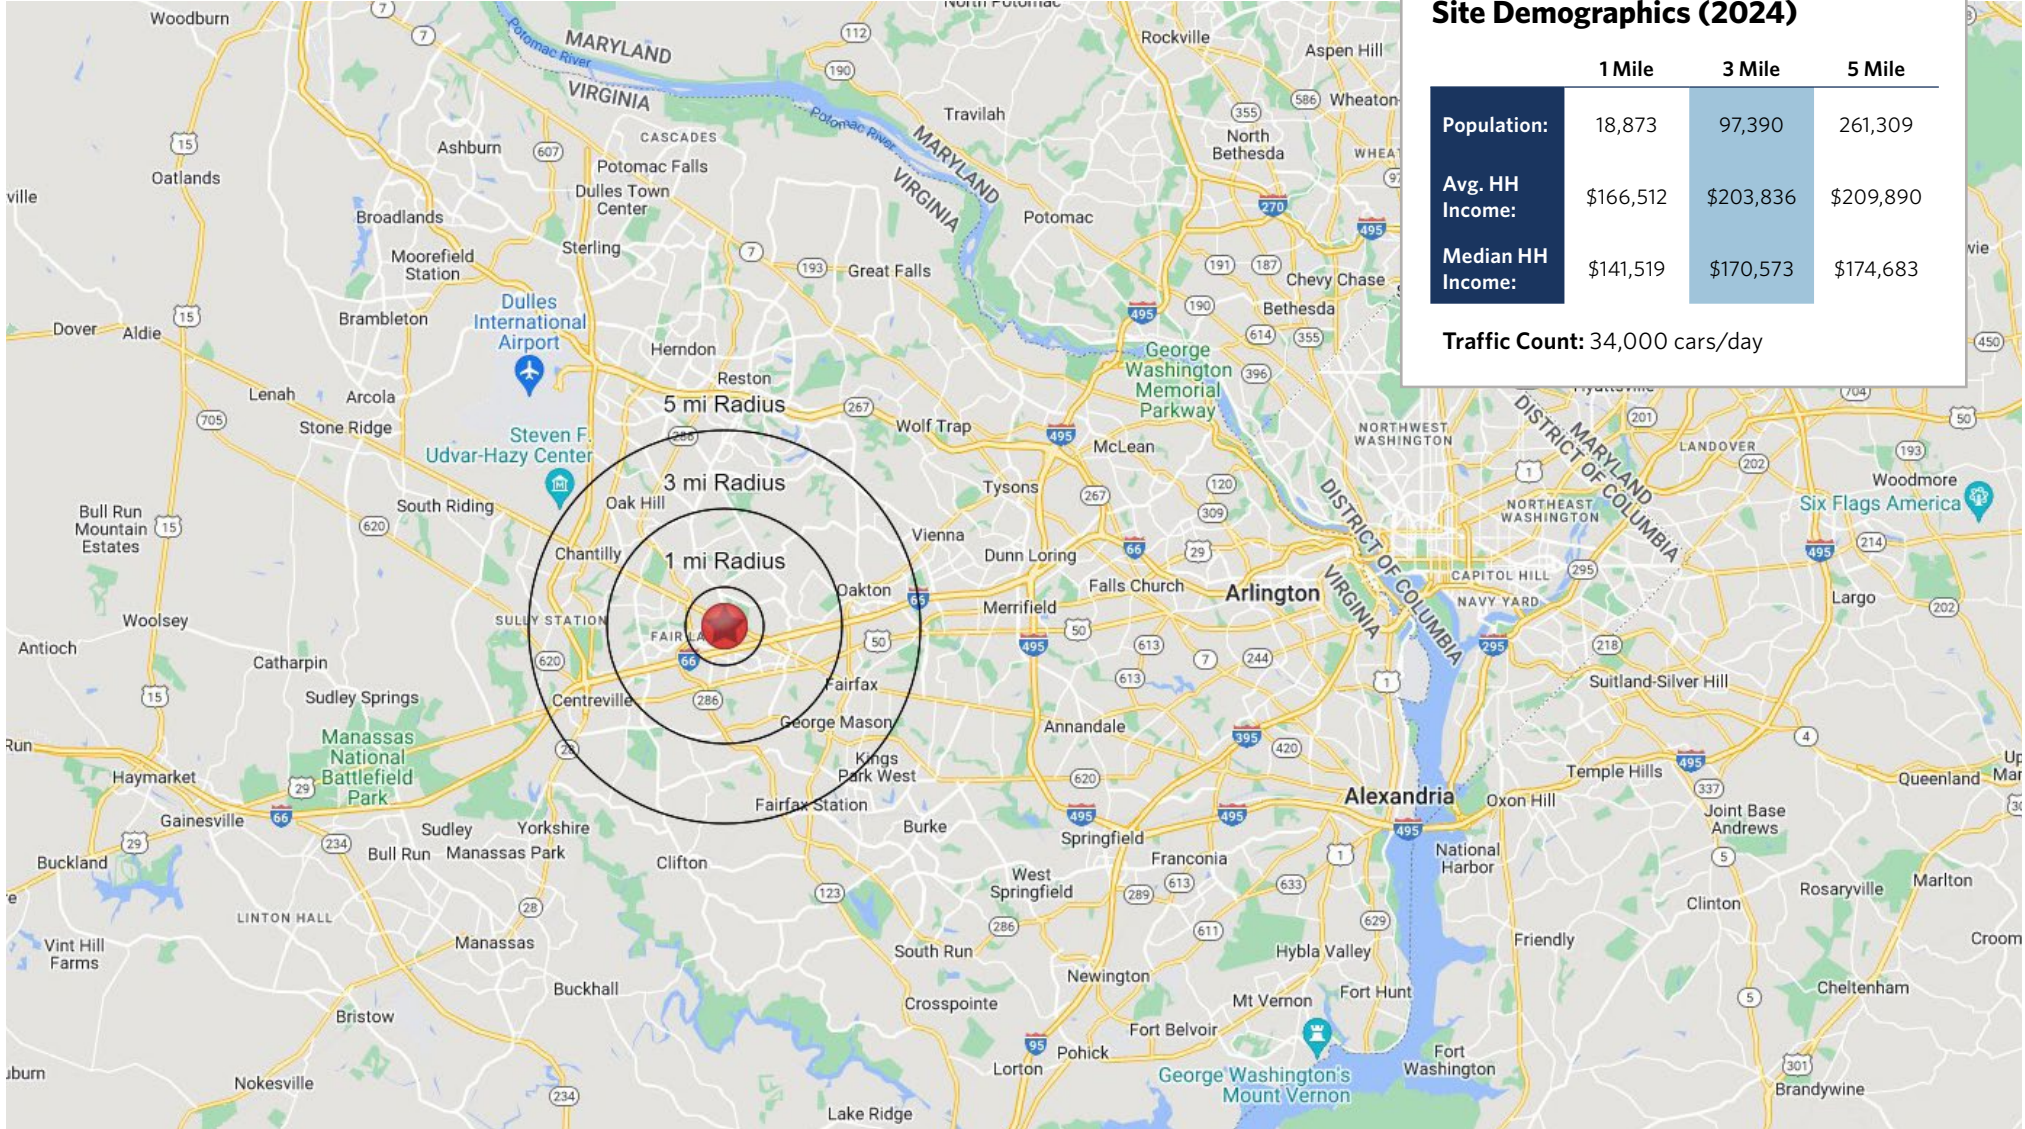

FAIRFAX TOWNE CENTER

12100-12214 Fairfax Towne Center, Fairfax, VA 22033