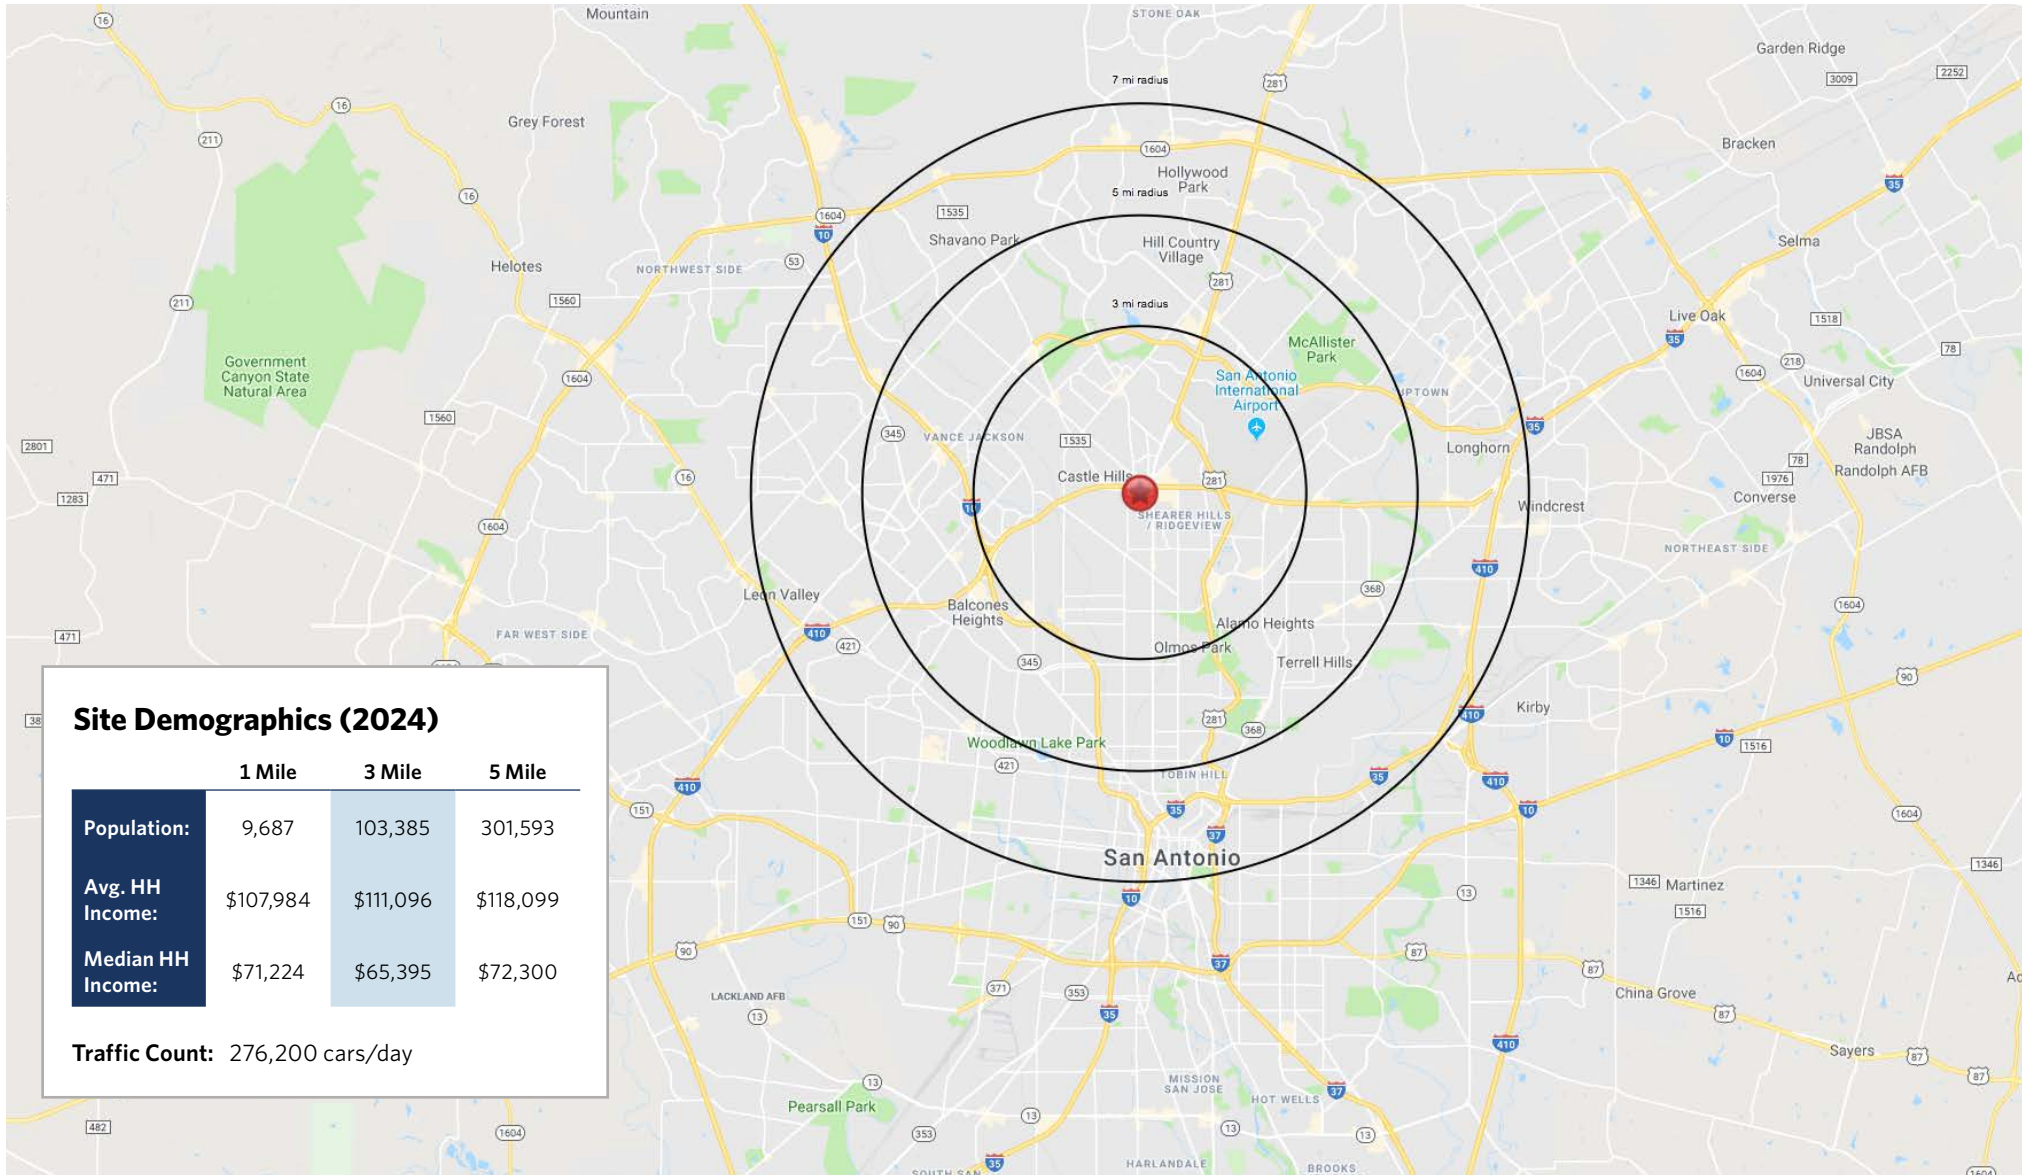

842 Northwest Loop 410, San Antonio, TX 78216

Connally Loop / Interstate 410 (216,500 cars per day)

For information:

John DeWolfe

E: jdewolfe@sterlingorganization.com

P: 855-977-1050

PARK NORTH SHOPPING CENTER

842 Northwest Loop 410, San Antonio, TX 78216

Site Demographics (2024)			
	1 Mile	3 Mile	5 Mile
Population:	9,687	103,385	301,593
Avg. HH Income:	\$107,984	\$111,096	\$118,099
Median HH Income:	\$71,224	\$65,395	\$72,300
Traffic Count:	276,200 cars/day		