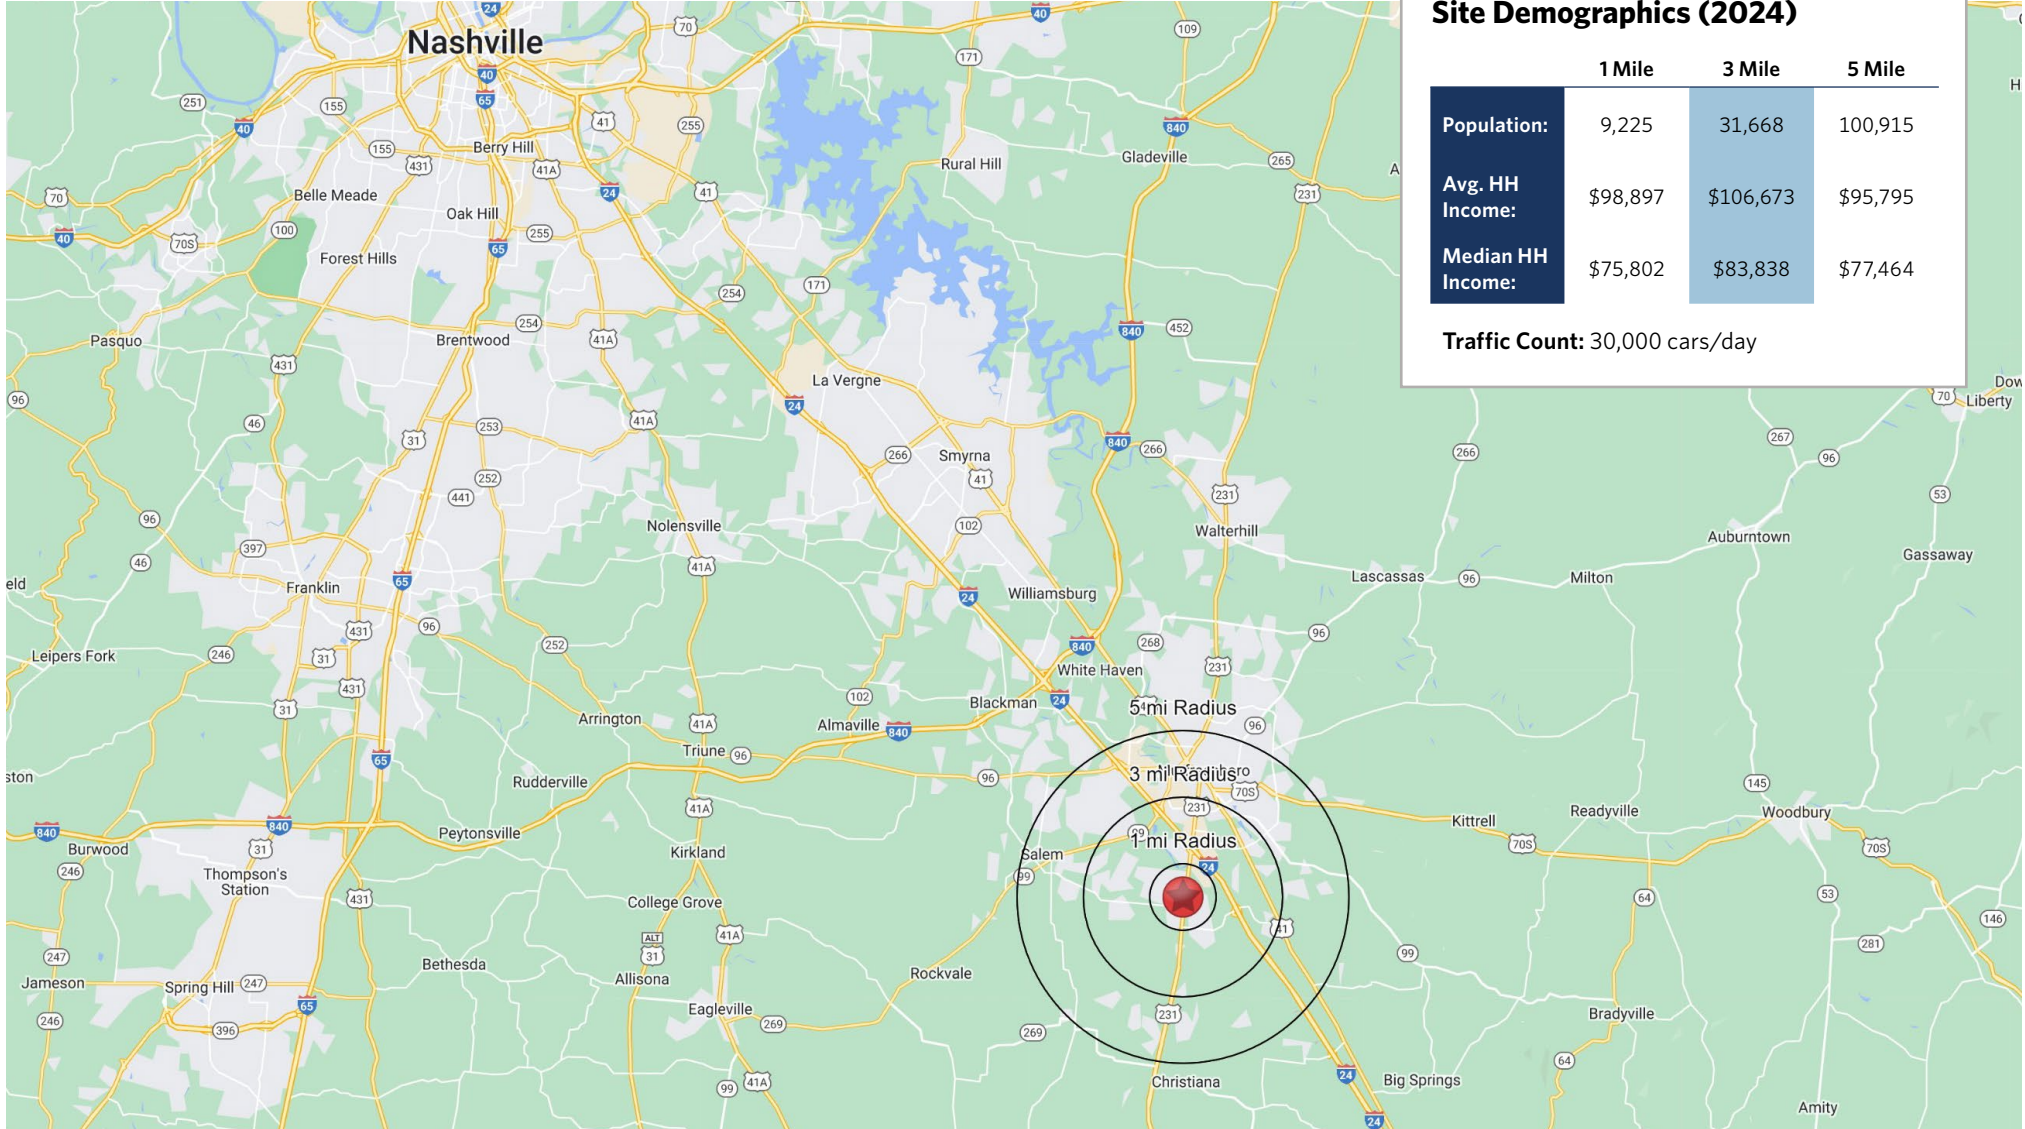

INNSBROOKE TOWNE SQUARE

2906-2946 South Church Street, Murfreesboro, TN 37127