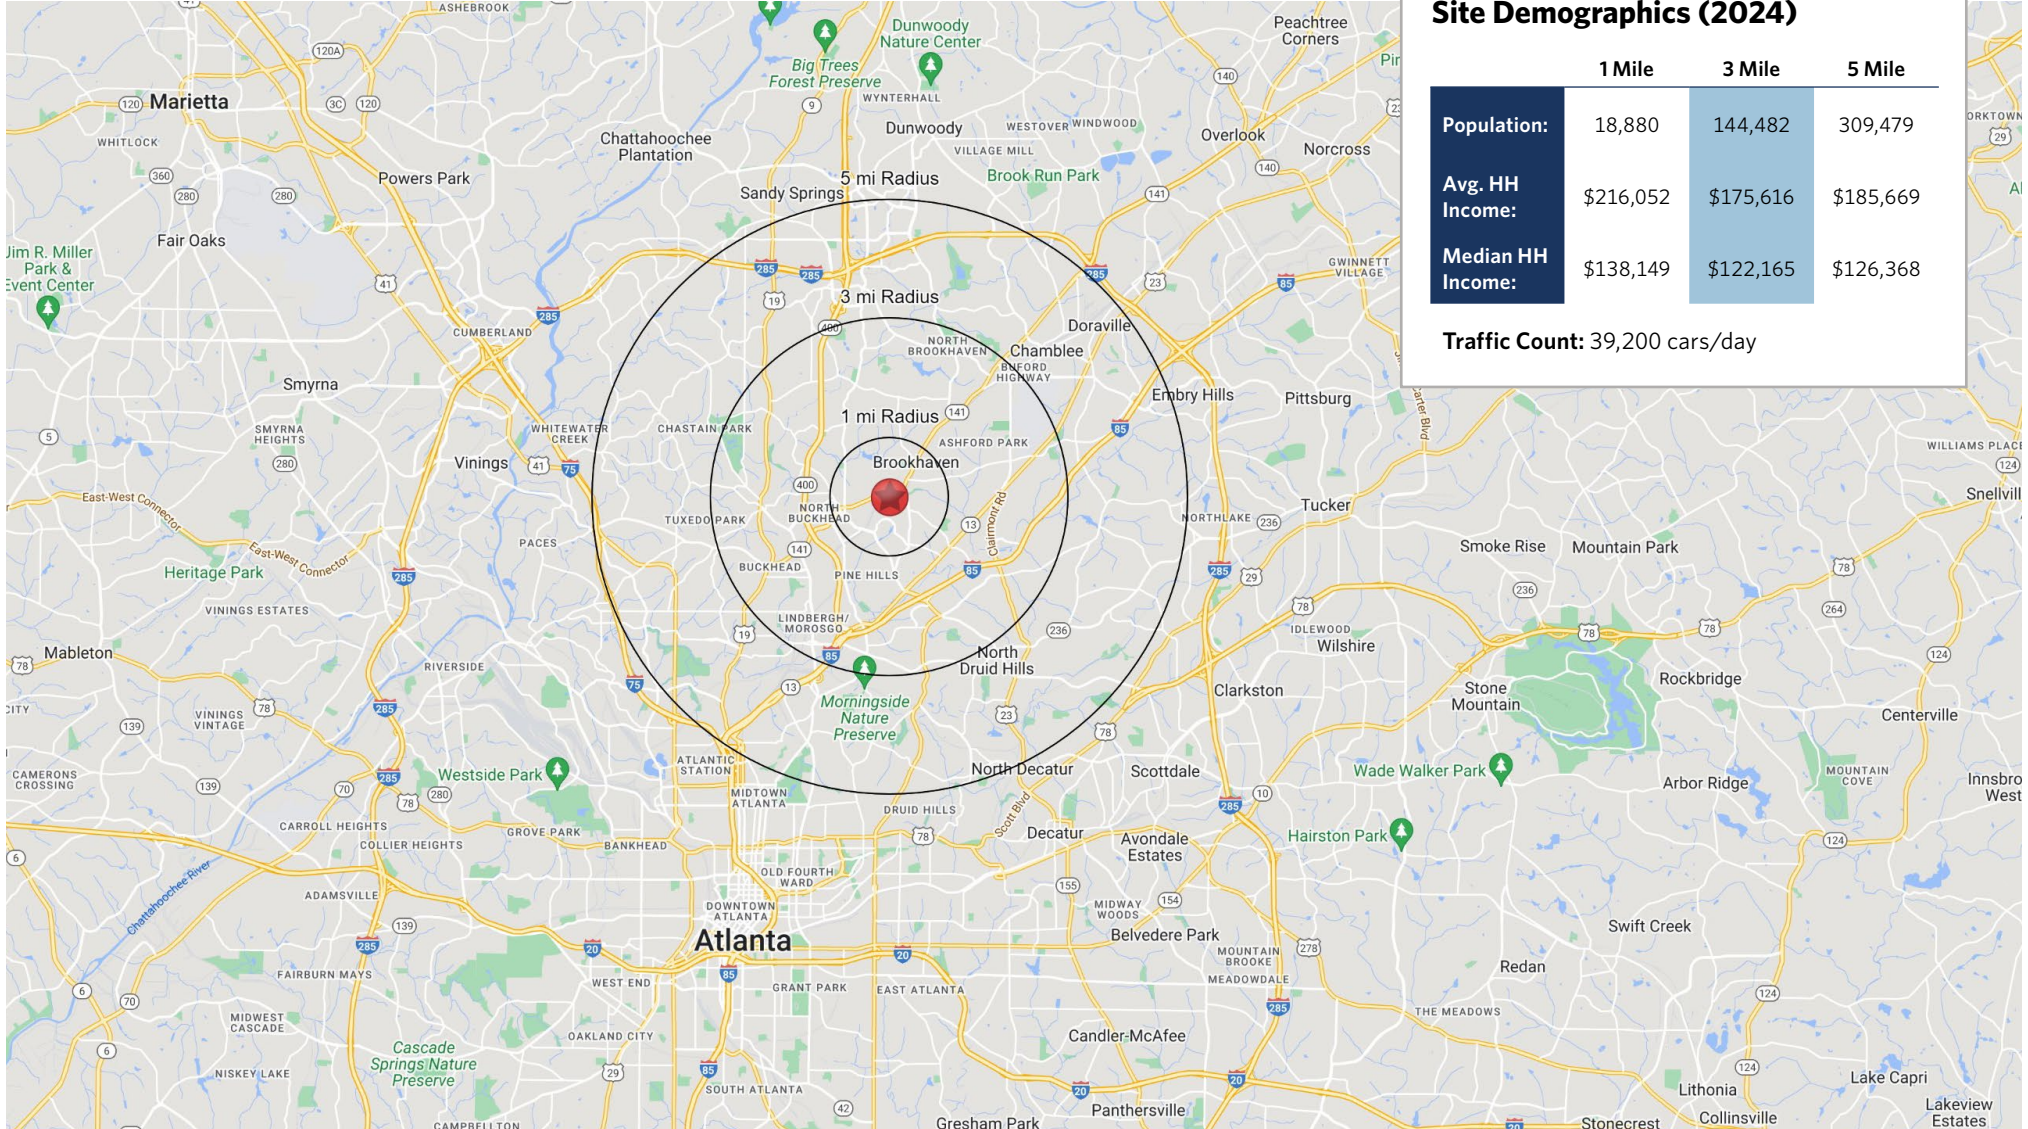

□ ATLANTA, GA

MARKETPLACE AT BUCKHEAD

3871-3895 Peachtree Road NE, Atlanta, GA 30319

MARKETPLACE AT BUCKHEAD

3871-3895 Peachtree Road NE, Atlanta, GA 30319

MARKETPLACE AT BUCKHEAD

3871-3895 Peachtree Road NE, Atlanta, GA 30319

Site Demographics (2024)

	1 Mile	3 Mile	5 Mile
Population:	18,880	144,482	309,479
Avg. HH Income:	\$216,052	\$175,616	\$185,669
Median HH Income:	\$138,149	\$122,165	\$126,368

Traffic Count: 39,200 cars/day