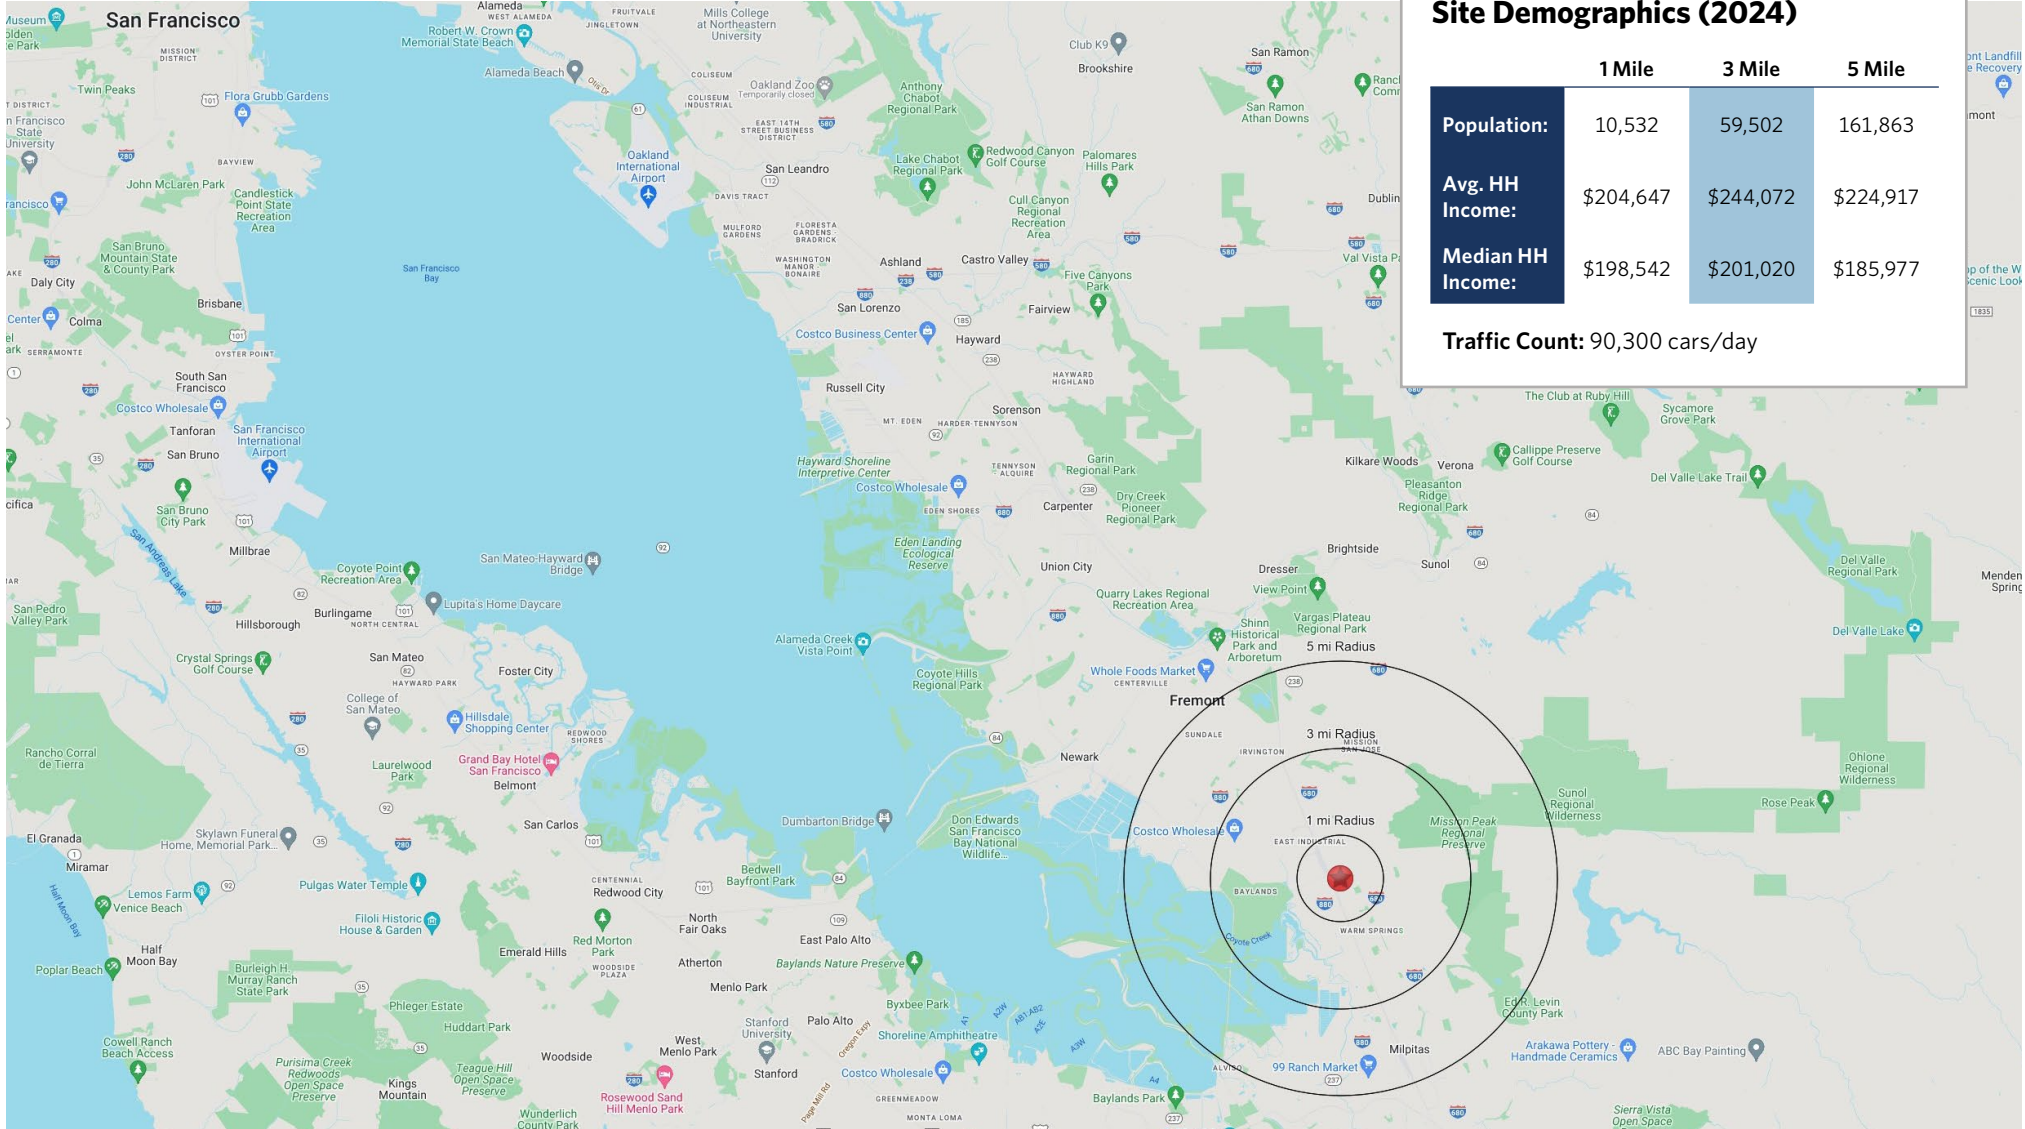

FREMONT TOWN CENTER

46848 Mission Boulevard, Fremont, CA 94539