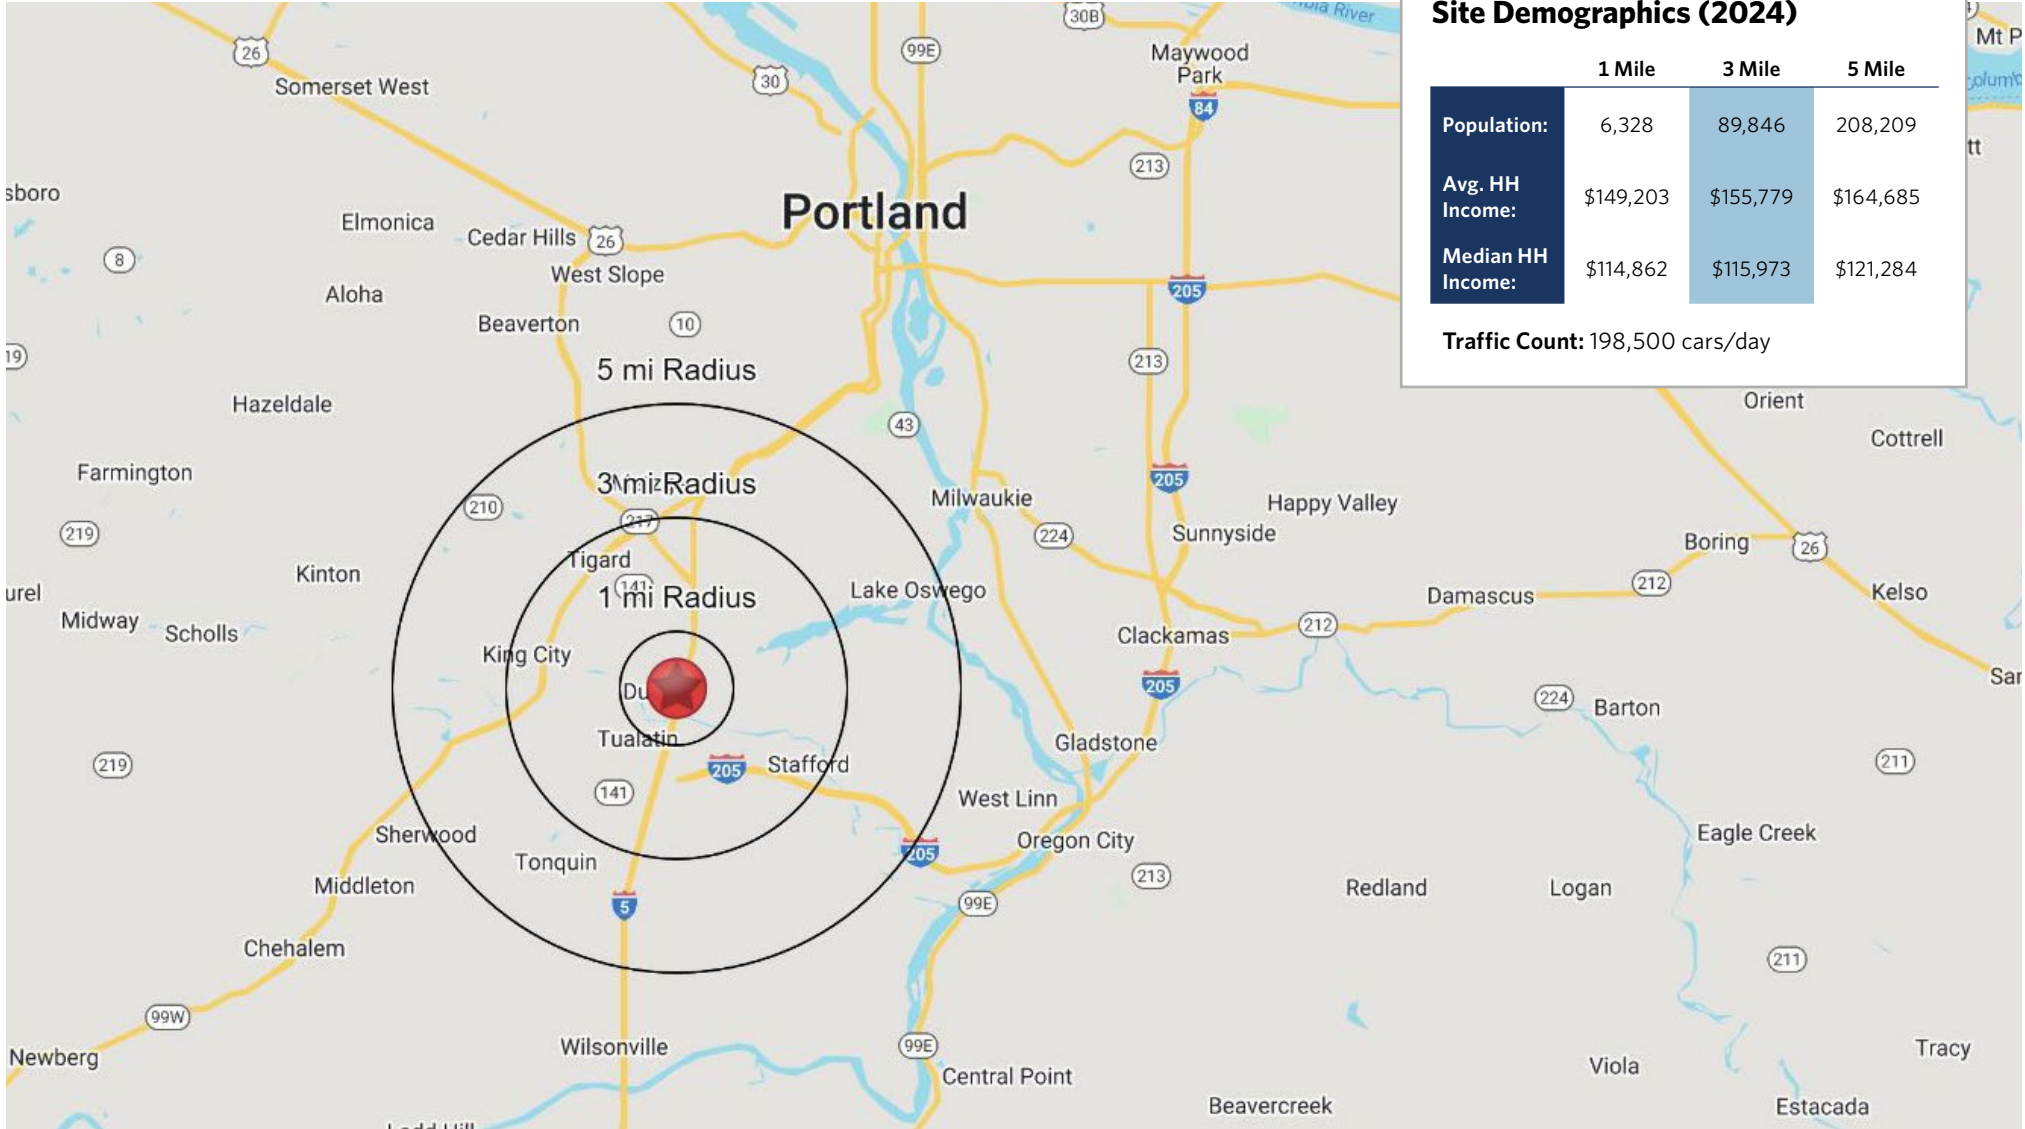

THE POINTE AT BRIDGEPORT

7104-7192 SW Hazel Fern Road, Tualatin, OR 97224

THE POINTE AT BRIDGEPORT

7104-7192 SW Hazel Fern Road, Tualatin, OR 97224

THE POINTE AT BRIDGEPORT

7104-7192 SW Hazel Fern Road, Tualatin, OR 97224

Total Square Feet: 48,556

THE POINTE AT BRIDGEPORT

7104-7192 SW Hazel Fern Road, Tualatin, OR 97224

THE POINTE AT BRIDGEPORT

7104-7192 SW Hazel Fern Road, Tualatin, OR 97224