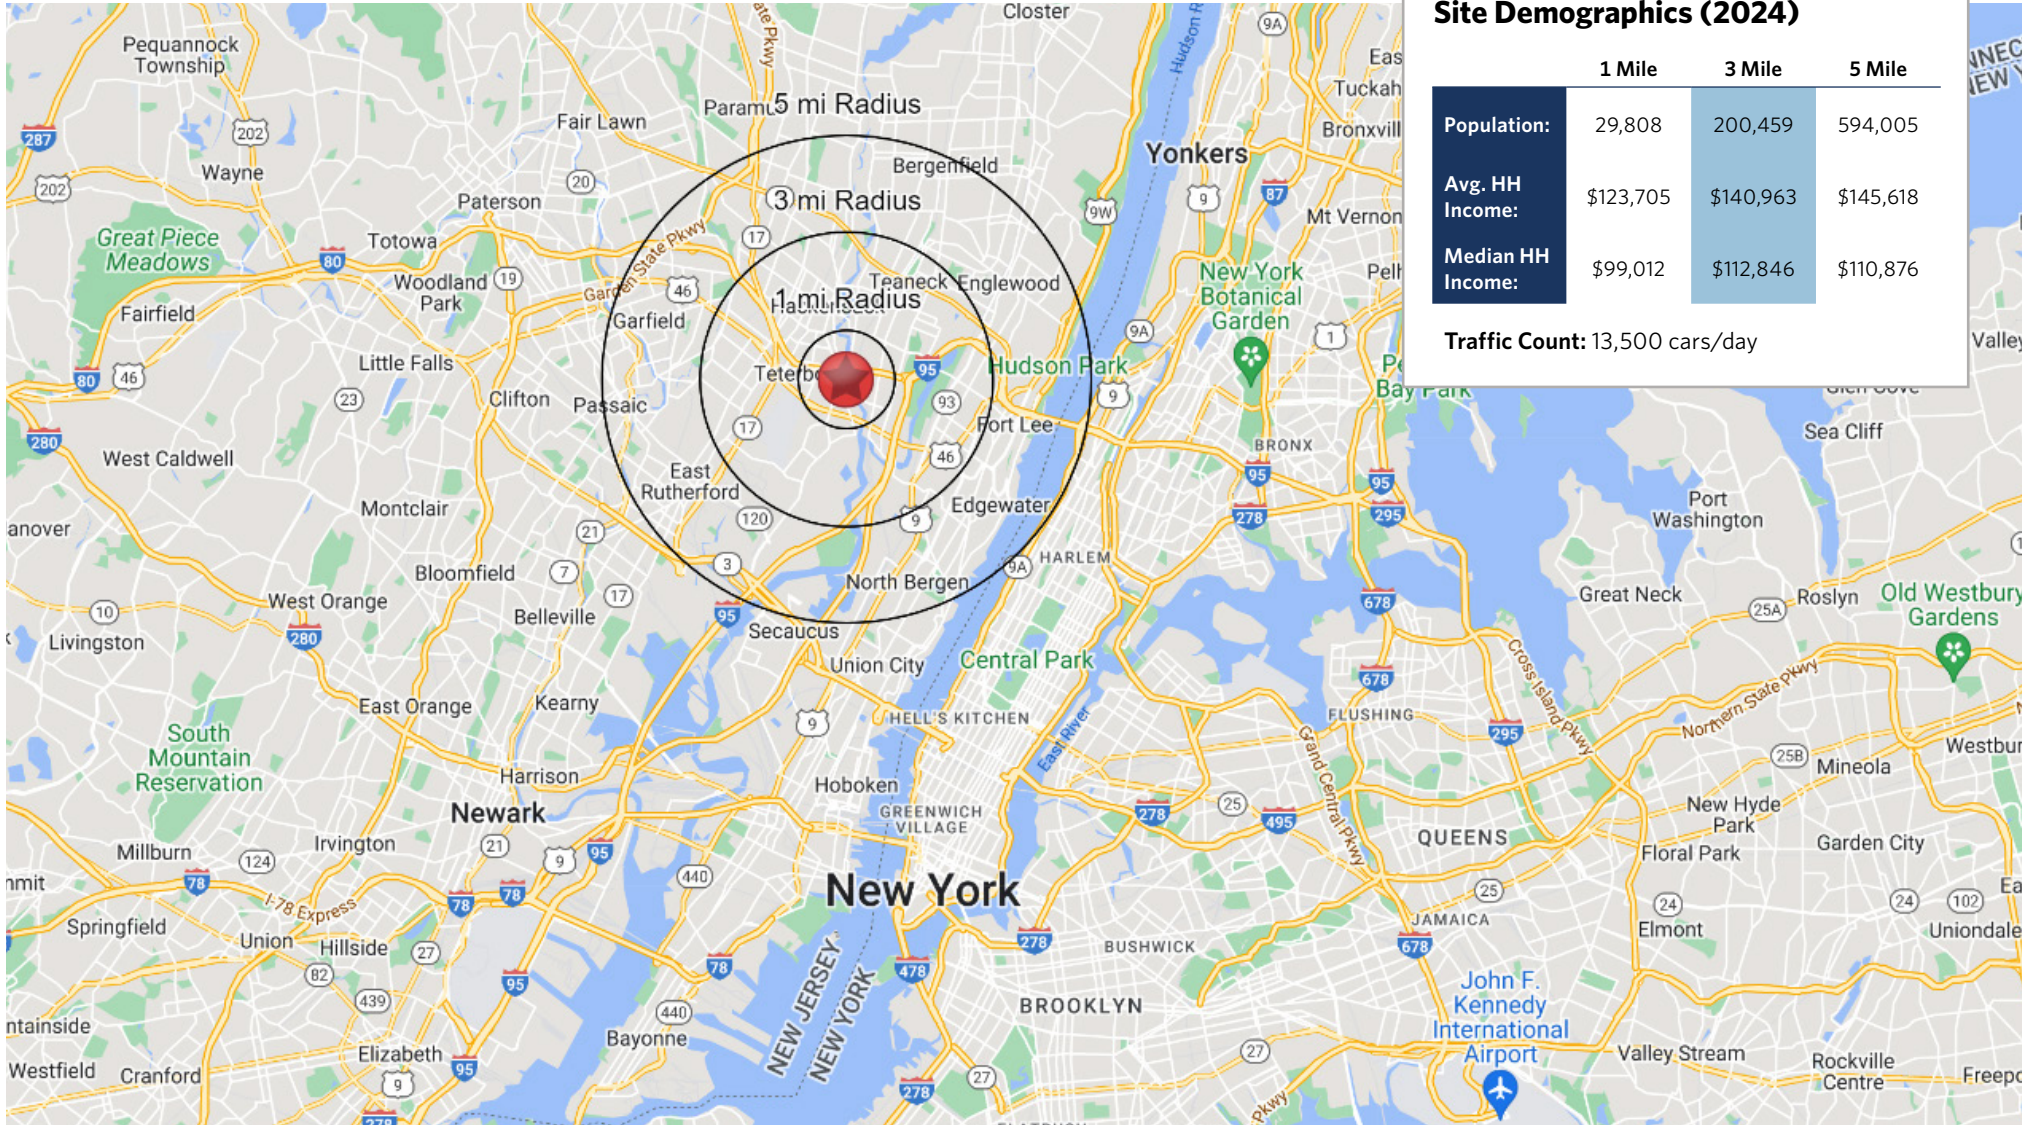

# RIVERFRONT PLAZA

500 S. River Street, Hackensack, NJ 07601

# RIVERFRONT PLAZA

500 S. River Street, Hackensack, NJ 07601

± 13.8 acres  
 pylon

UNIT	TENANT	SQ. FT.
6A	JD.Lux Beauty Supply	4,000
6B	Leslie's Pool Supplies	4,000
7	Hilti	3,939
8	Water Depot	1,200
9	Tropical Smoothie Cafe	1,569
10	Taste of Tuscany	1,750
11	JPMorgan Chase	3,250
12	Sugaring NYC	1,500
13	AT&T	1,500
14	Sparta Eats (Coming Soon)	1,500
15	Santa's Dominican Beauty Salon	1,500
16	Hand & Stone Massages and Facial Spa	2,000
17	GNC	1,600
18	Sherwin-Williams	4,000
19	Dr. Dental	1,500
20	Mei Hibachi Steak House	3,400
21	Eden Nail Spa (Coming Soon)	3,054
22	ShopRite	70,400
PAD 01	KFC	3,000
PAD 02	Taco Bell	2,410