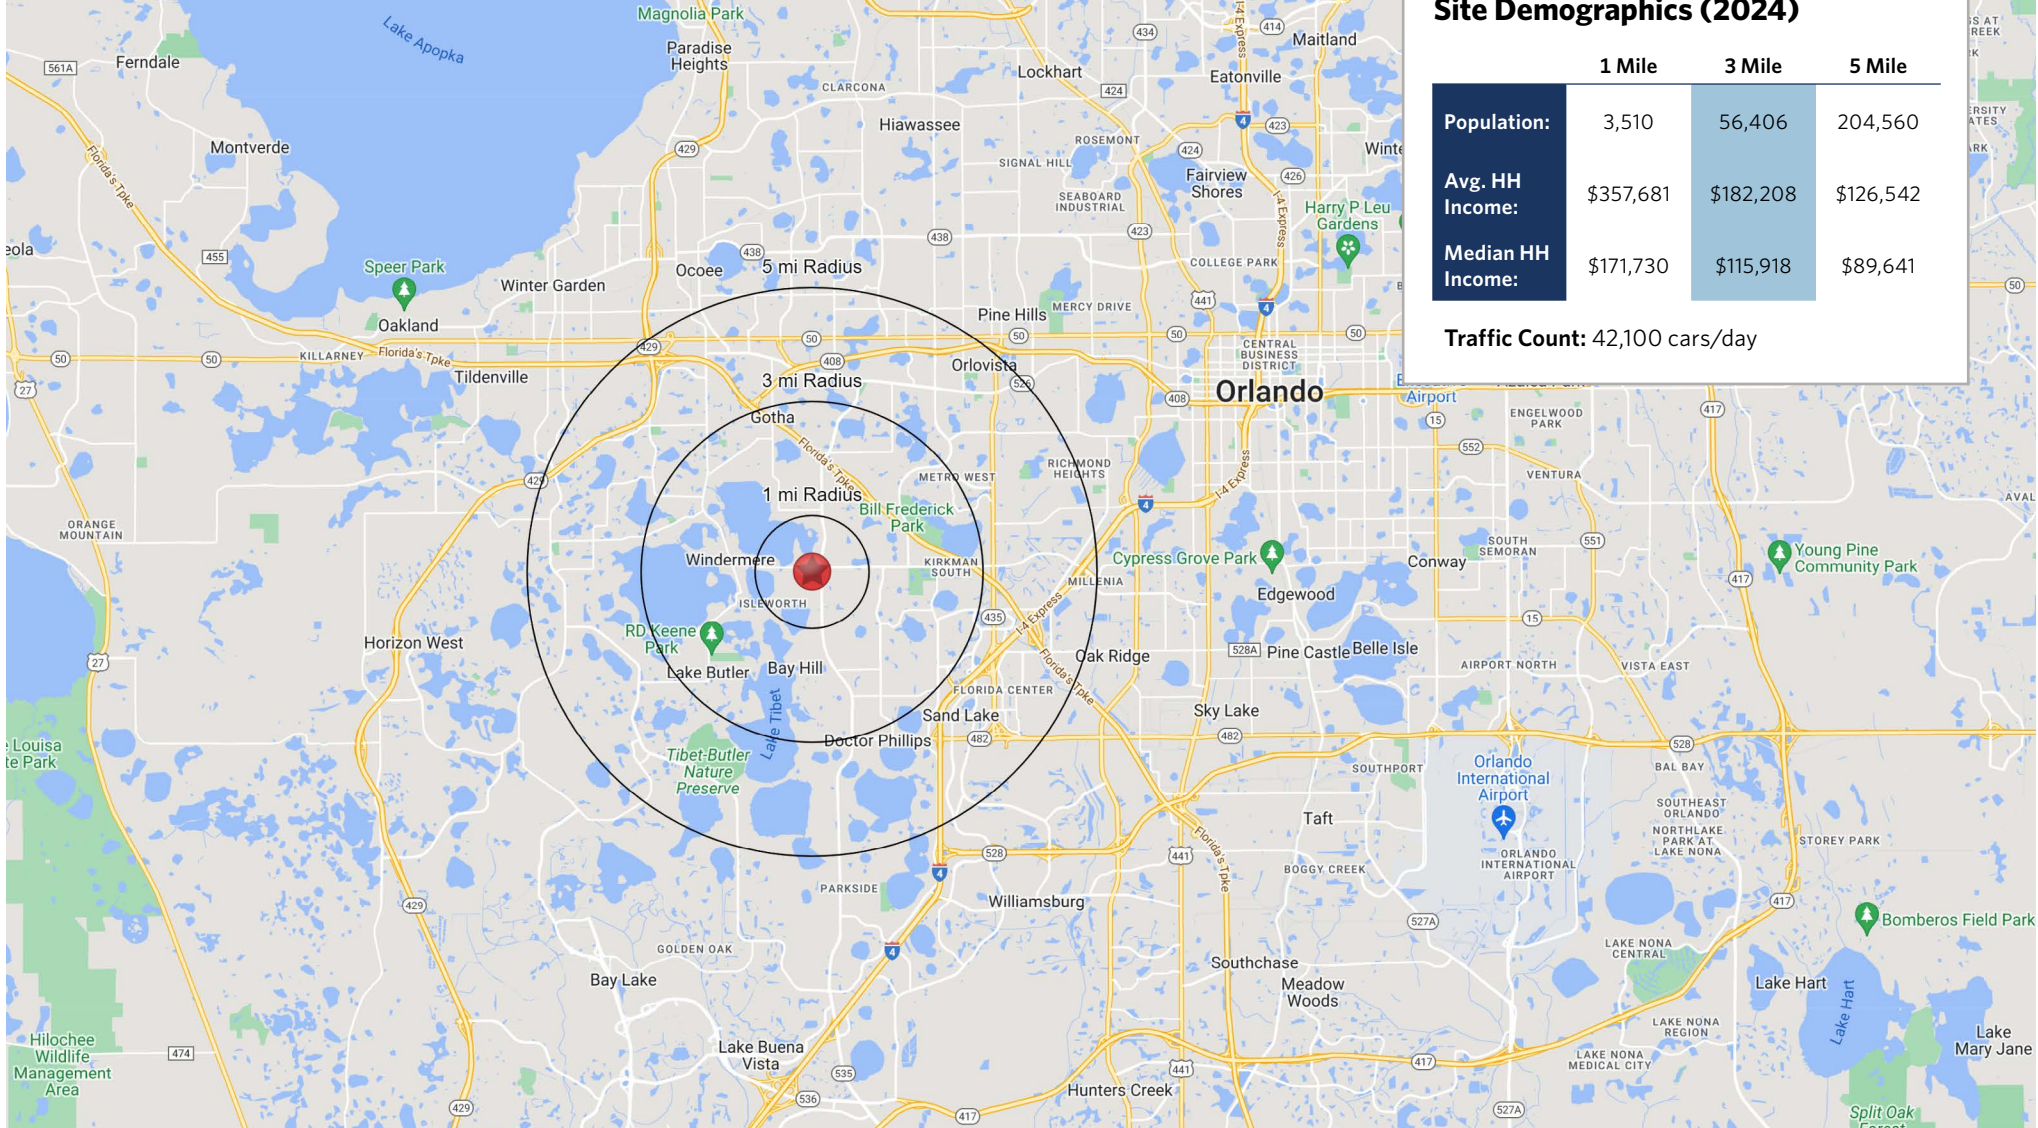

THE GROVE

4750-4757 The Grove Drive, Windermere, FL 34786

ORLANDO, FL

THE GROVE

4750-4757 The Grove Drive, Windermere, FL 34786

THE GROVE

4750-4757 The Grove Drive, Windermere, FL 34786

Site Demographics (2024)

	1 Mile	3 Mile	5 Mile
Population:	3,510	56,406	204,560
Avg. HH Income:	\$357,681	\$182,208	\$126,542
Median HH Income:	\$171,730	\$115,918	\$89,641

Traffic Count: 42,100 cars/day

THE GROVE

4750-4757 The Grove Drive, Windermere, FL 34786