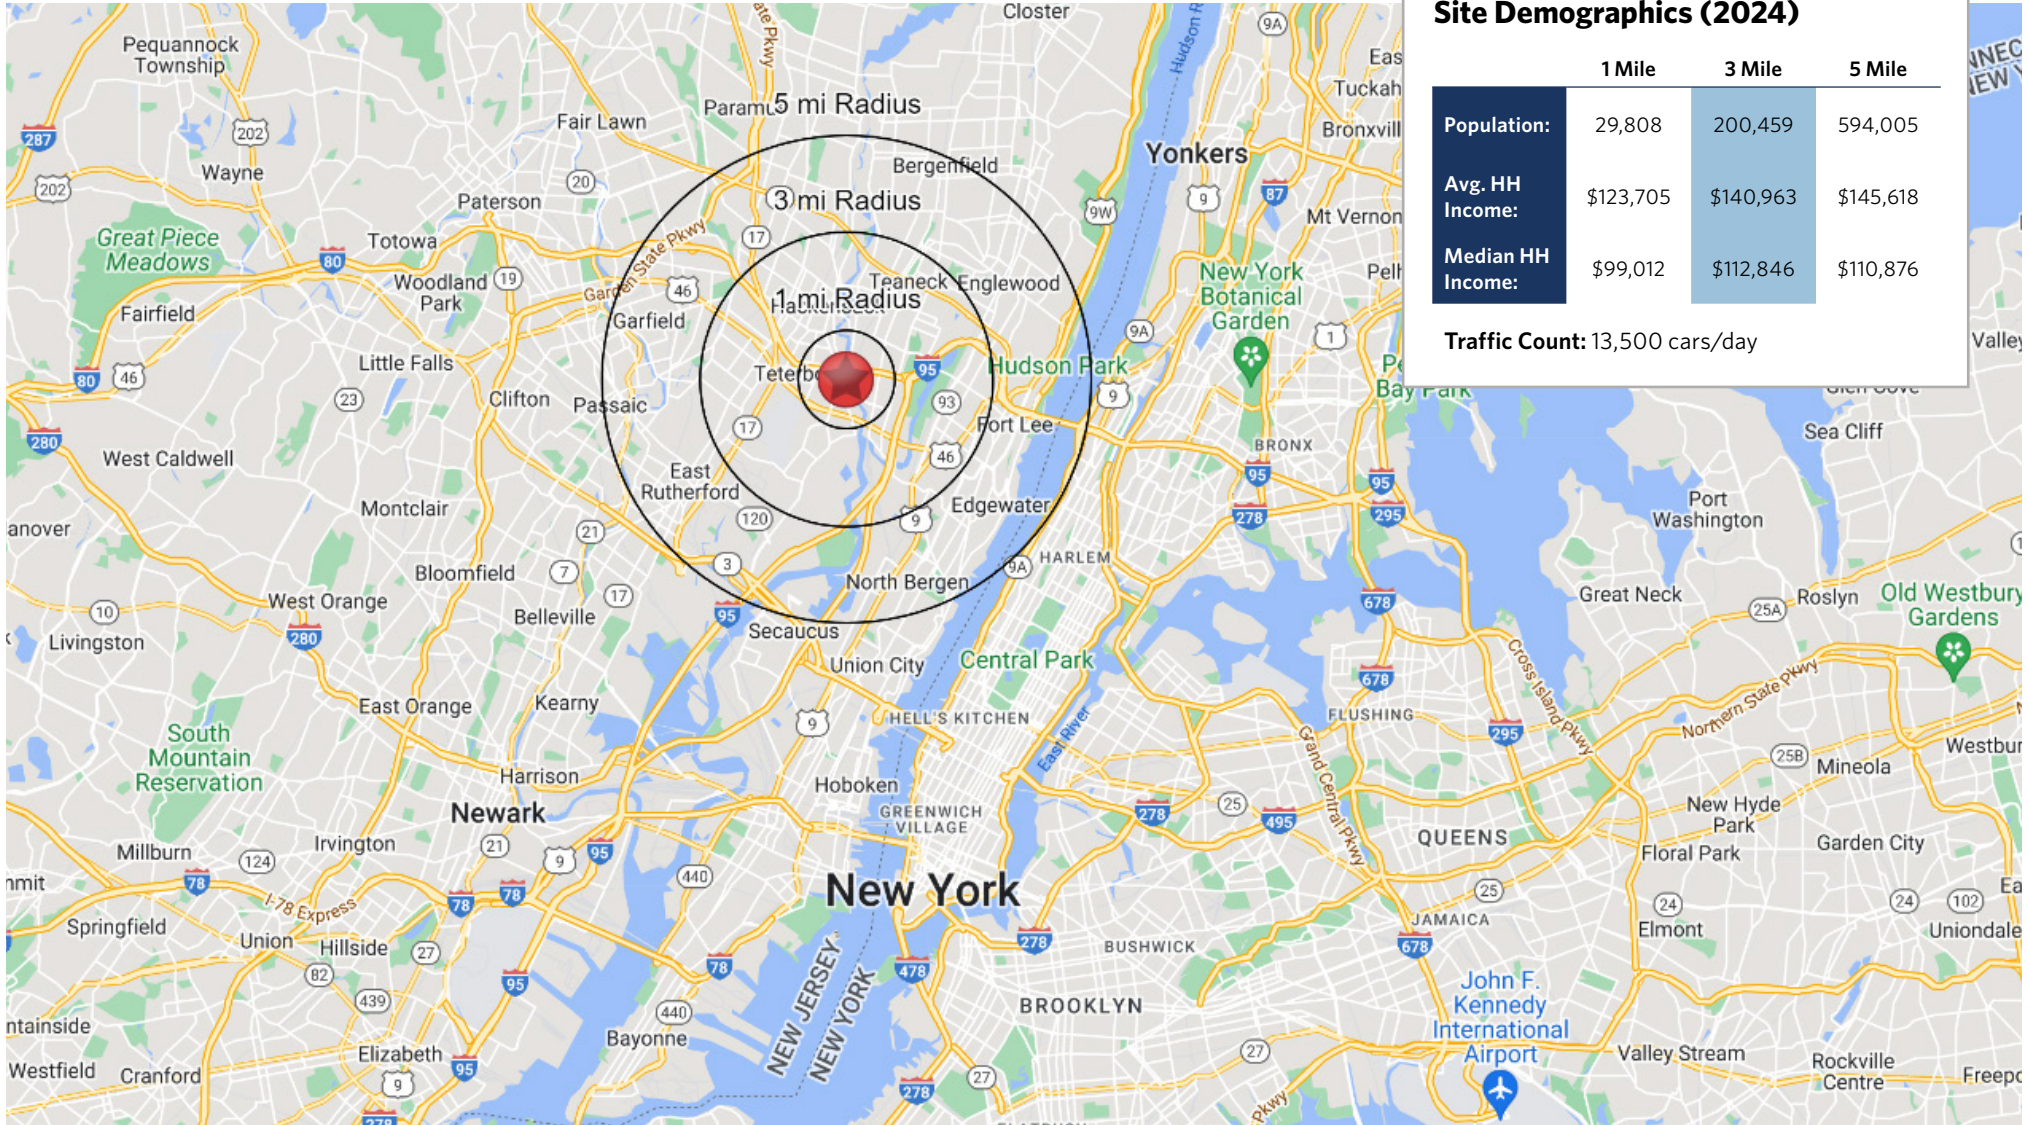

RIVERFRONT PLAZA

500 S. River Street, Hackensack, NJ 07601

NEW YORK, NY

RIVERFRONT PLAZA

500 S. River Street, Hackensack, NJ 07601

RIVERFRONT PLAZA LEASING PLAN

500 S. River Street, Hackensack, NJ 07601

 N
 ± 13.8 acres
 pylon

UNIT	TENANT	SQ. FT.
1	Premium Results Fitness	3,500
2	H&R Block	1,650
3	Available	1,800
4	Available	1,704
5	Hackensack Liquors	3,250
6A	JD.Lux Beauty Supply	4,000

Total Square Feet: 128,922

For information:
Kyle Irwin
 E: kirwin@sterlingorganization.com
 P: 855-384-6474

(13,500 cars per day)

RIVERFRONT PLAZA

500 S. River Street, Hackensack, NJ 07601

RIVERFRONT PLAZA

500 S. River Street, Hackensack, NJ 07601