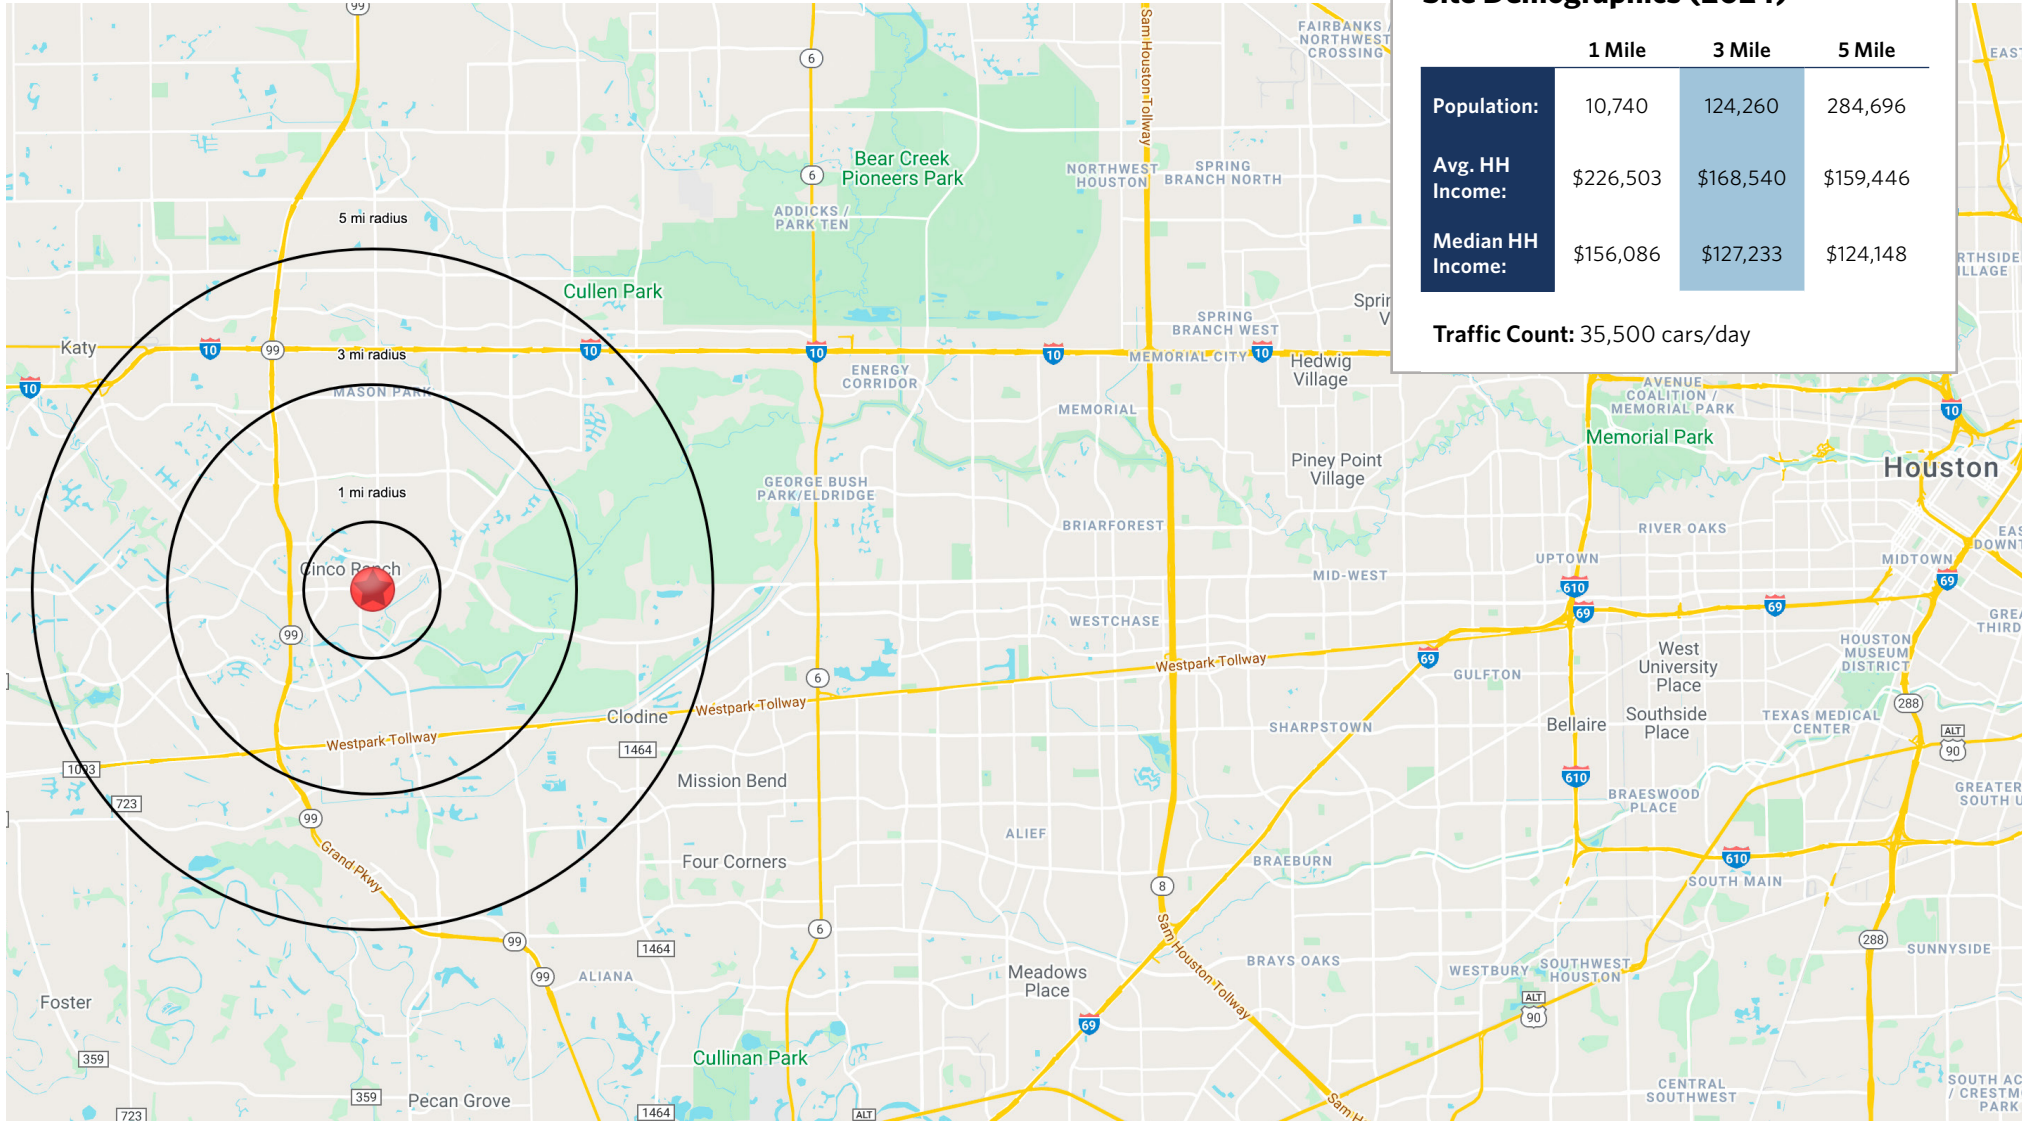

CINCO RANCH SHOPPING CENTER

22010-22140 & 22150 Westheimer Parkway, Katy, TX 77450

Site Demographics (2024)

	1 Mile	3 Mile	5 Mile
Population:	10,740	124,260	284,696
Avg. HH Income:	$226,503	$168,540	$159,446
Median HH Income:	$156,086	$127,233	$124,148

Traffic Count: 35,500 cars/day