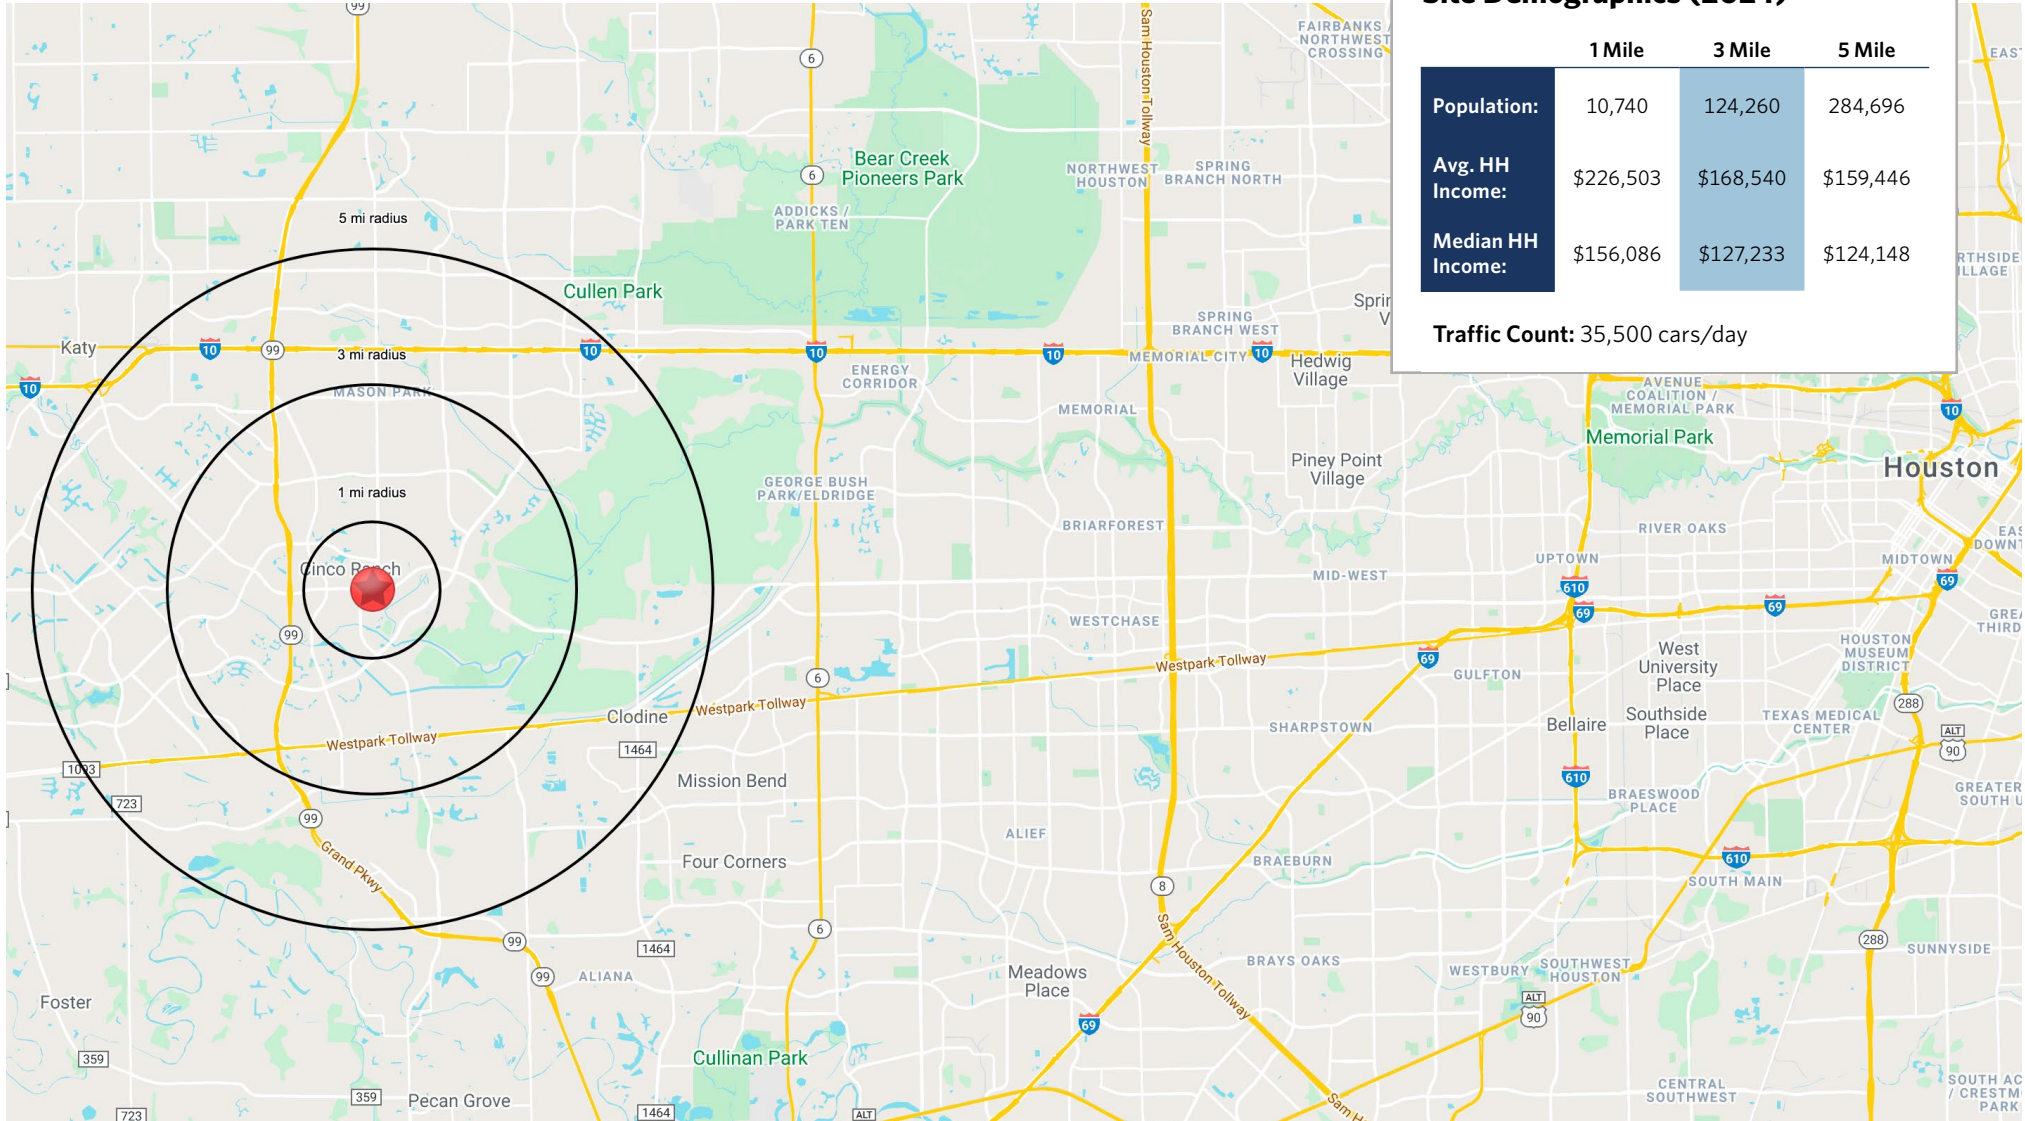

CINCO RANCH SHOPPING CENTER

22010-22140 & 22150 Westheimer Parkway, Katy, TX 77450

Site Demographics (2024)

	1 Mile	3 Mile	5 Mile
Population:	10,740	124,260	284,696
Avg. HH Income:	$226,503	$168,540	$159,446
Median HH Income:	$156,086	$127,233	$124,148

Traffic Count: 35,500 cars/day