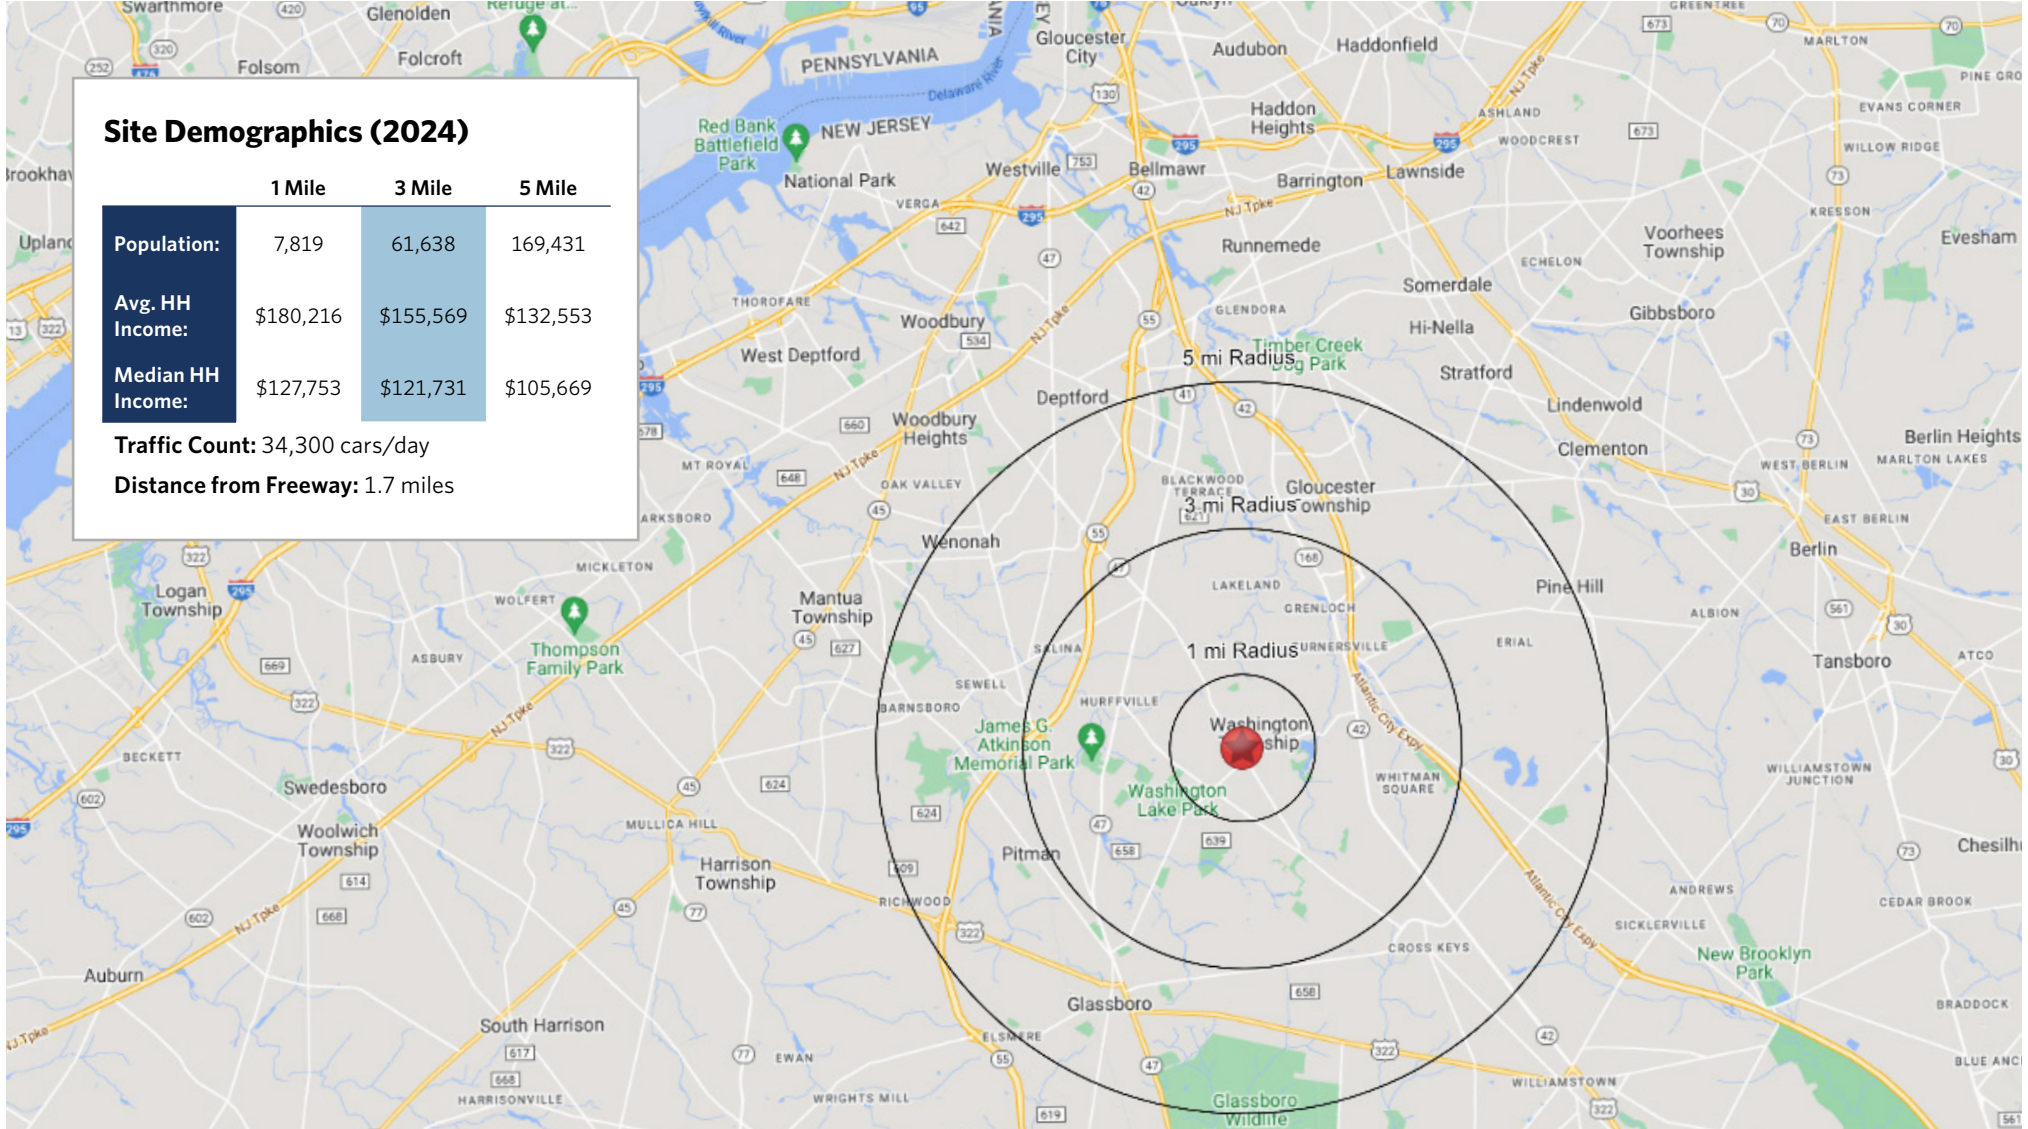

MILL POND VILLAGE

372-386 Egg Harbor Road, Sewell, NJ 08080

MILL POND VILLAGE

372-386 Egg Harbor Road, Sewell, NJ 08080

MILL POND VILLAGE

372-386 Egg Harbor Rd., Sewell, NJ 08080

± 17.54 acres
 ■ pylon

For information:

Total Square Feet: 98,164

MILL POND VILLAGE

372-382 Egg Harbor Road, Sewell, NJ 08080

MILL POND VILLAGE

372-382 Egg Harbor Road, Sewell, NJ 08080