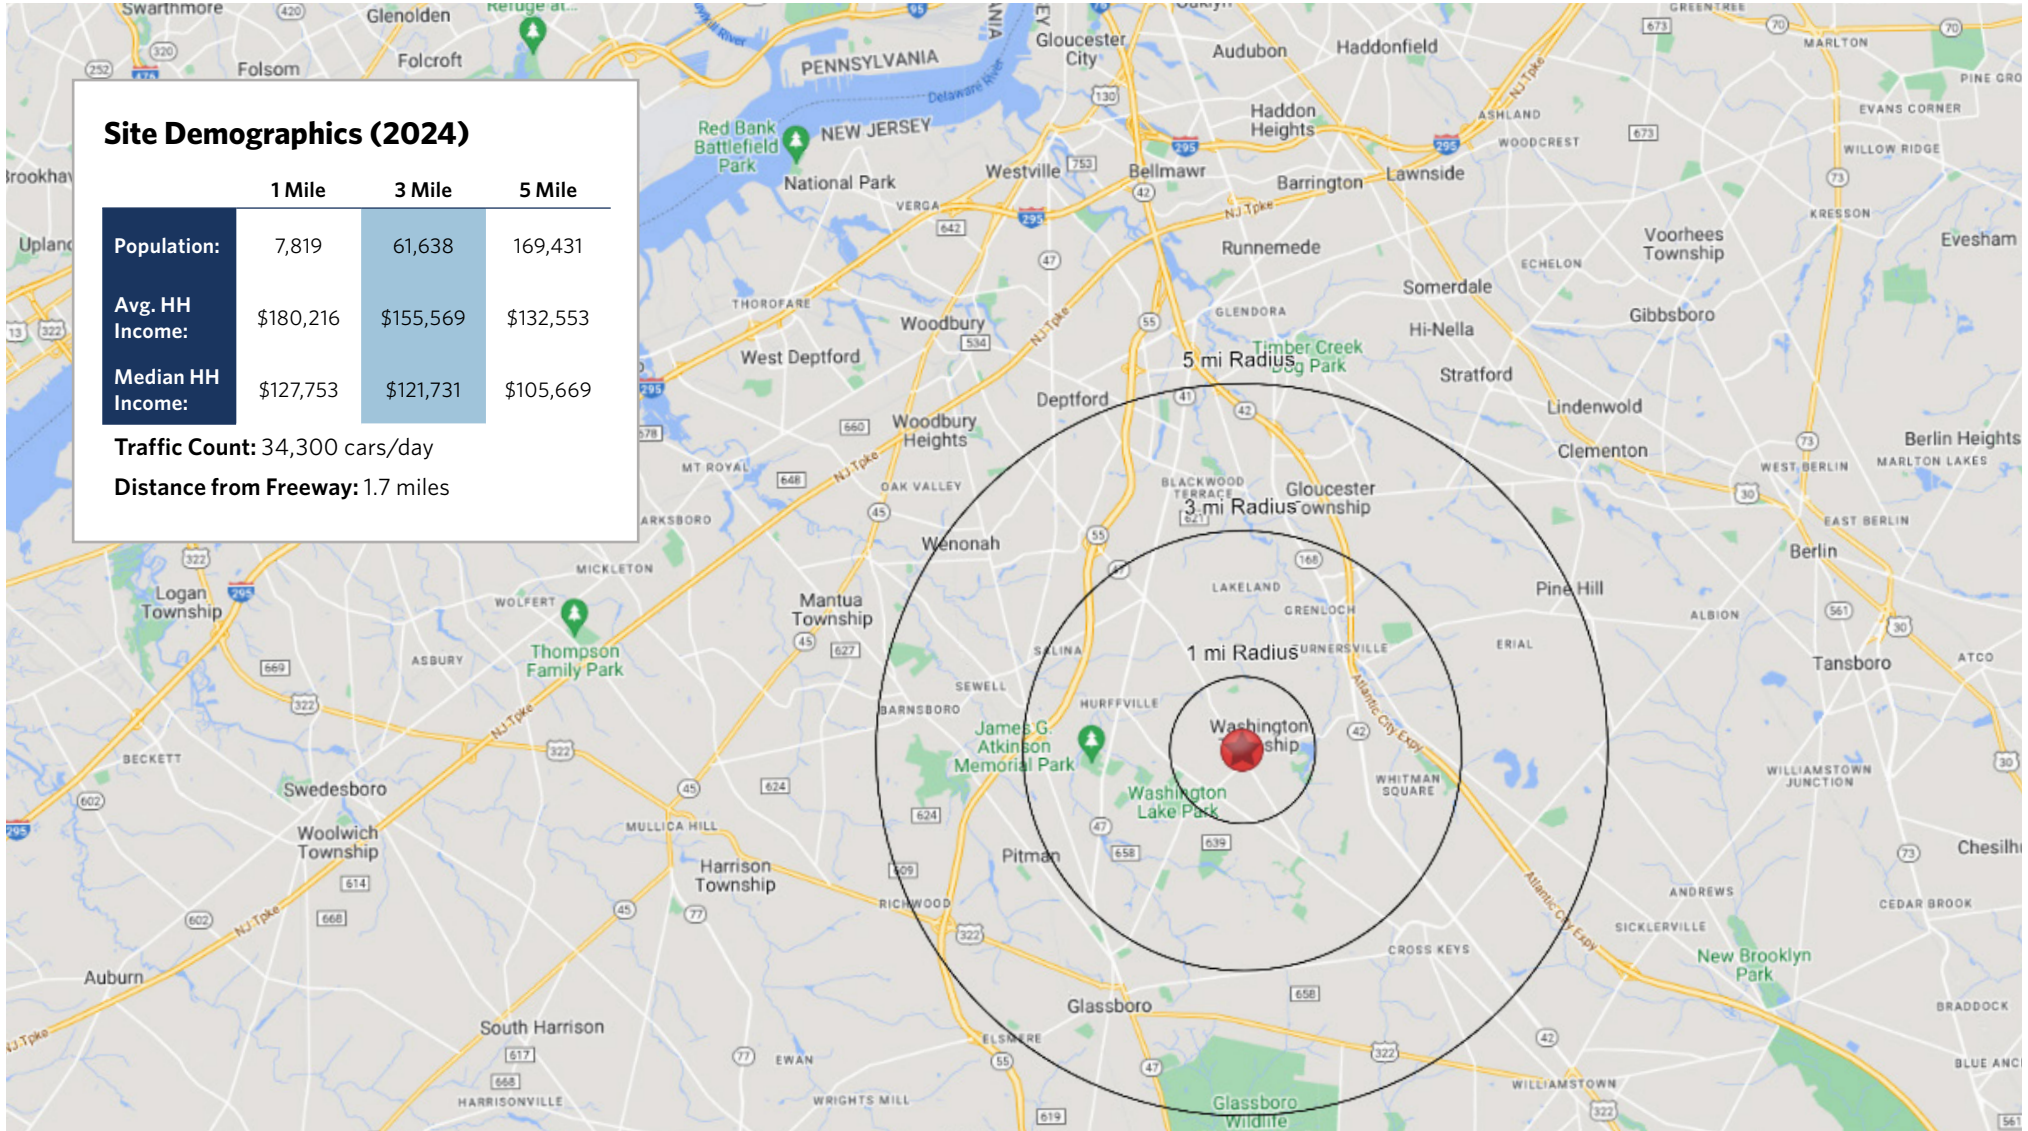

# MILL POND VILLAGE

372-386 Egg Harbor Rd., Sewell, NJ 08080

**For information:**

**Kyle Irwin**

E: [kirwin@sterlingorganization.com](mailto:kirwin@sterlingorganization.com)  
 P: 855-384-6474

UNIT	TENANT	SQ. FT.
372-4A	Inspira Health Network Urgent Care	4,918
380-B1	Master Ju's World Class Tae Kwon Do	3,108
380-C2	Orangetheory Fitness	3,200
380-C4	Hair Cuffery	1,200
380-C5	PrimoHoagies	1,275
380-C7	La Moda Nail & Spa	2,800
380-C9	AAA of South Jersey	3,200
380-C10	ShopRite	2,800
382	ShopRite	66,135
382-D1	ShopRite Liquors	5,970
PAD 1	Potential Outparcel	-

## Site Demographics (2024)

	1 Mile	3 Mile	5 Mile
<b>Population:</b>	7,819	61,638	169,431
<b>Avg. HH Income:</b>	\$180,216	\$155,569	\$132,553
<b>Median HH Income:</b>	\$127,753	\$121,731	\$105,669
<b>Traffic Count:</b>	34,300 cars/day		
<b>Distance from Freeway:</b>	1.7 miles		