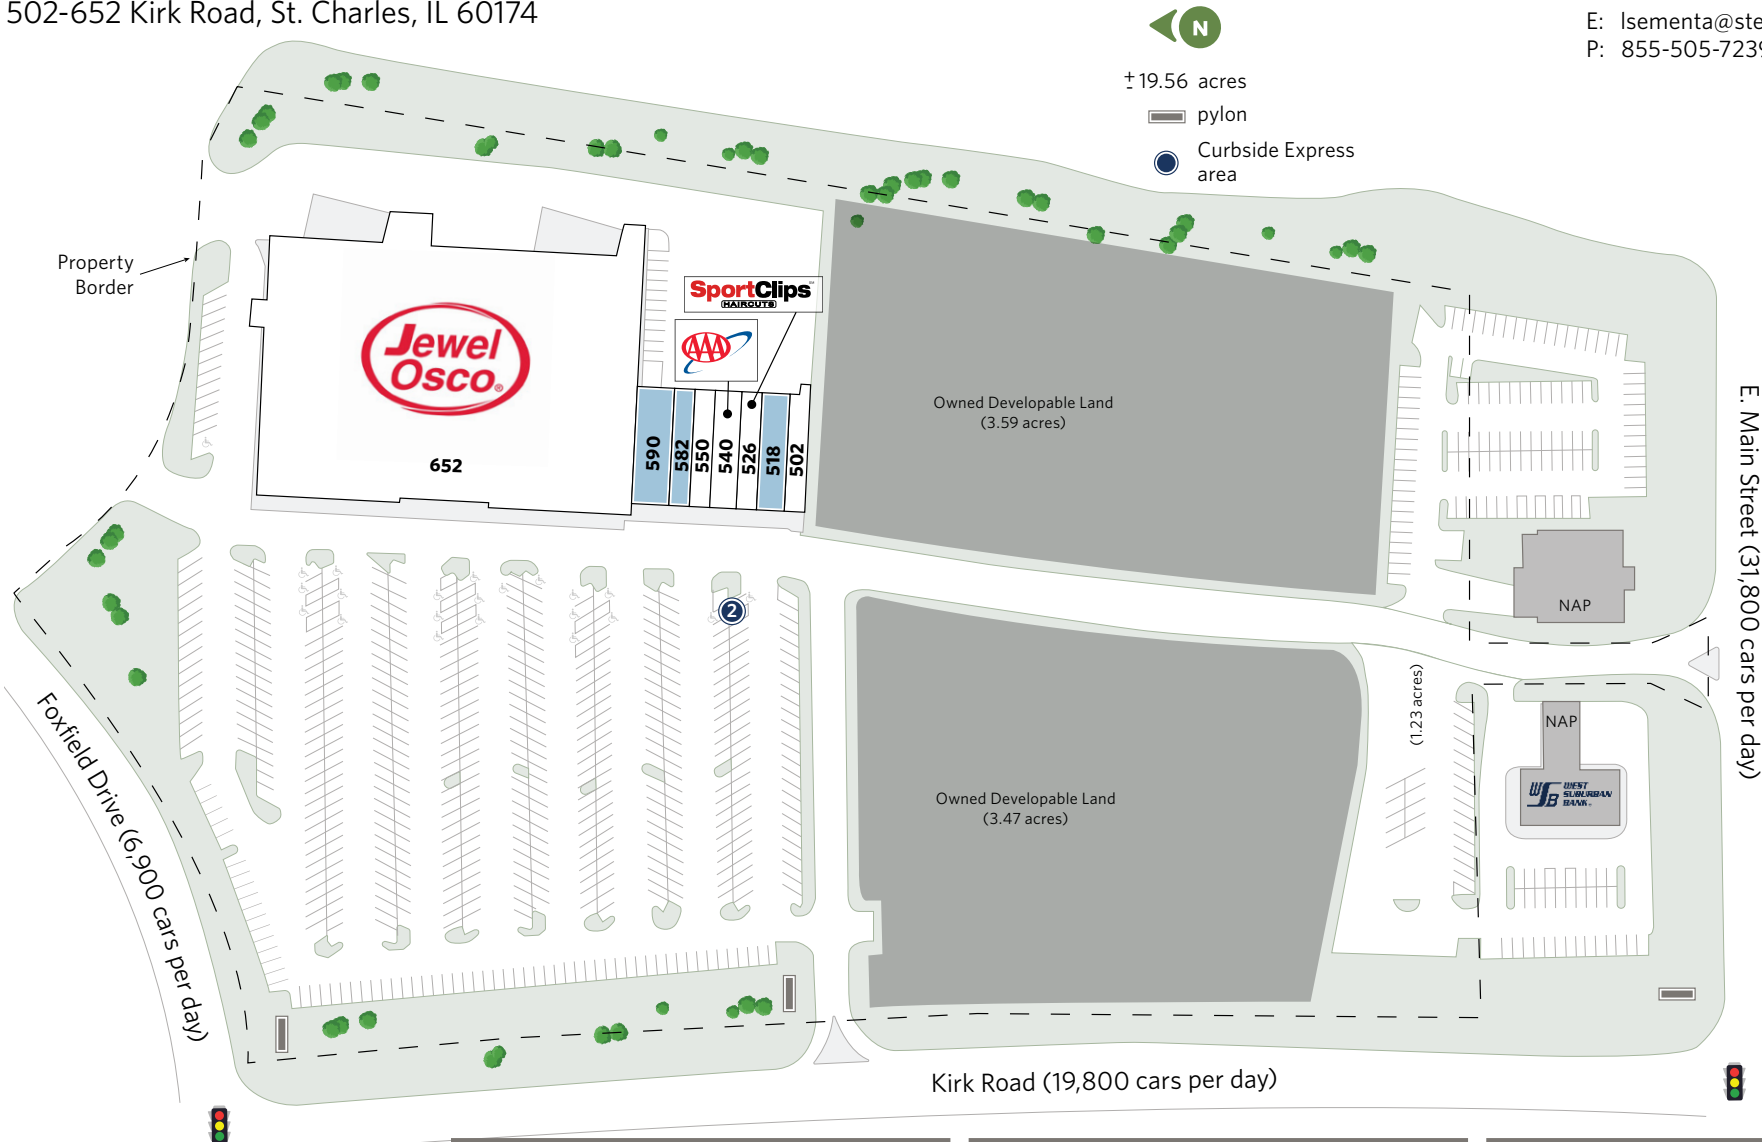

STUART'S CROSSING

502-652 Kirk Road, St. Charles, IL 60174

For information:
Luke Sementa

E: lsementa@sterlingorganization.com
P: 855-505-7239

UNIT	TENANT	SQ. FT.
652	Jewel-Osco	70,529
526	Sport Clips	1,300
540	AAA	2,033

UNIT	TENANT	SQ. FT.
502	Tips 2 Toes Nail Spa	1,572
582	Available	1,500
518	Available	2,452

UNIT	TENANT	SQ. FT.
550	Rosati's	1,667
590	Available	4,549

Total Square Feet: 85,602