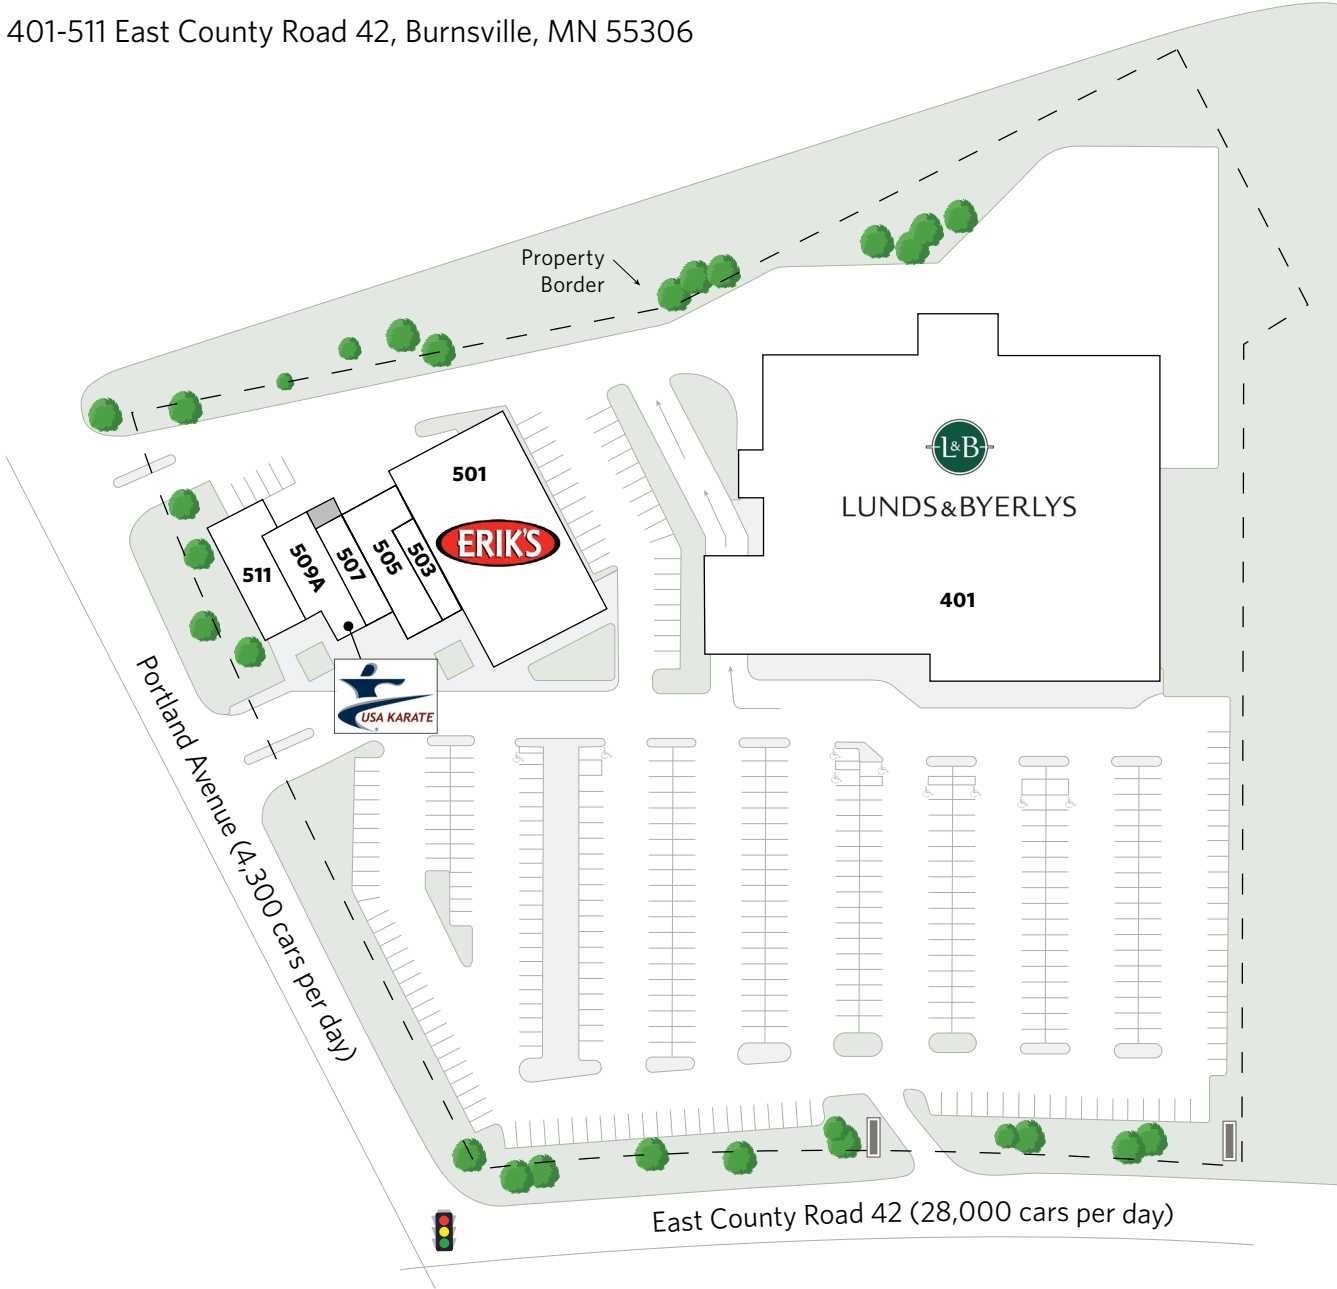

BYERLYS BURNSVILLE

401-511 East County Road 42, Burnsville, MN 55306

± 8.40 acres

— pylon

For information:

Luke Sementa

E: lsementa@sterlingorganization.com

P: 855-505-7239

UNIT	TENANT	SQ. FT.
401	Lunds & Byerlys	51,051
501	Erik's Bike Shop	11,280
503	NANA Nails (Coming Soon)	1,200
505	Salon Service Group	2,420
507	El Parcero Hair Salon	1,540
509A	USA Karate	2,413
511	Thrive Chiropractic & Health	2,435

Total Square Feet: 72,339