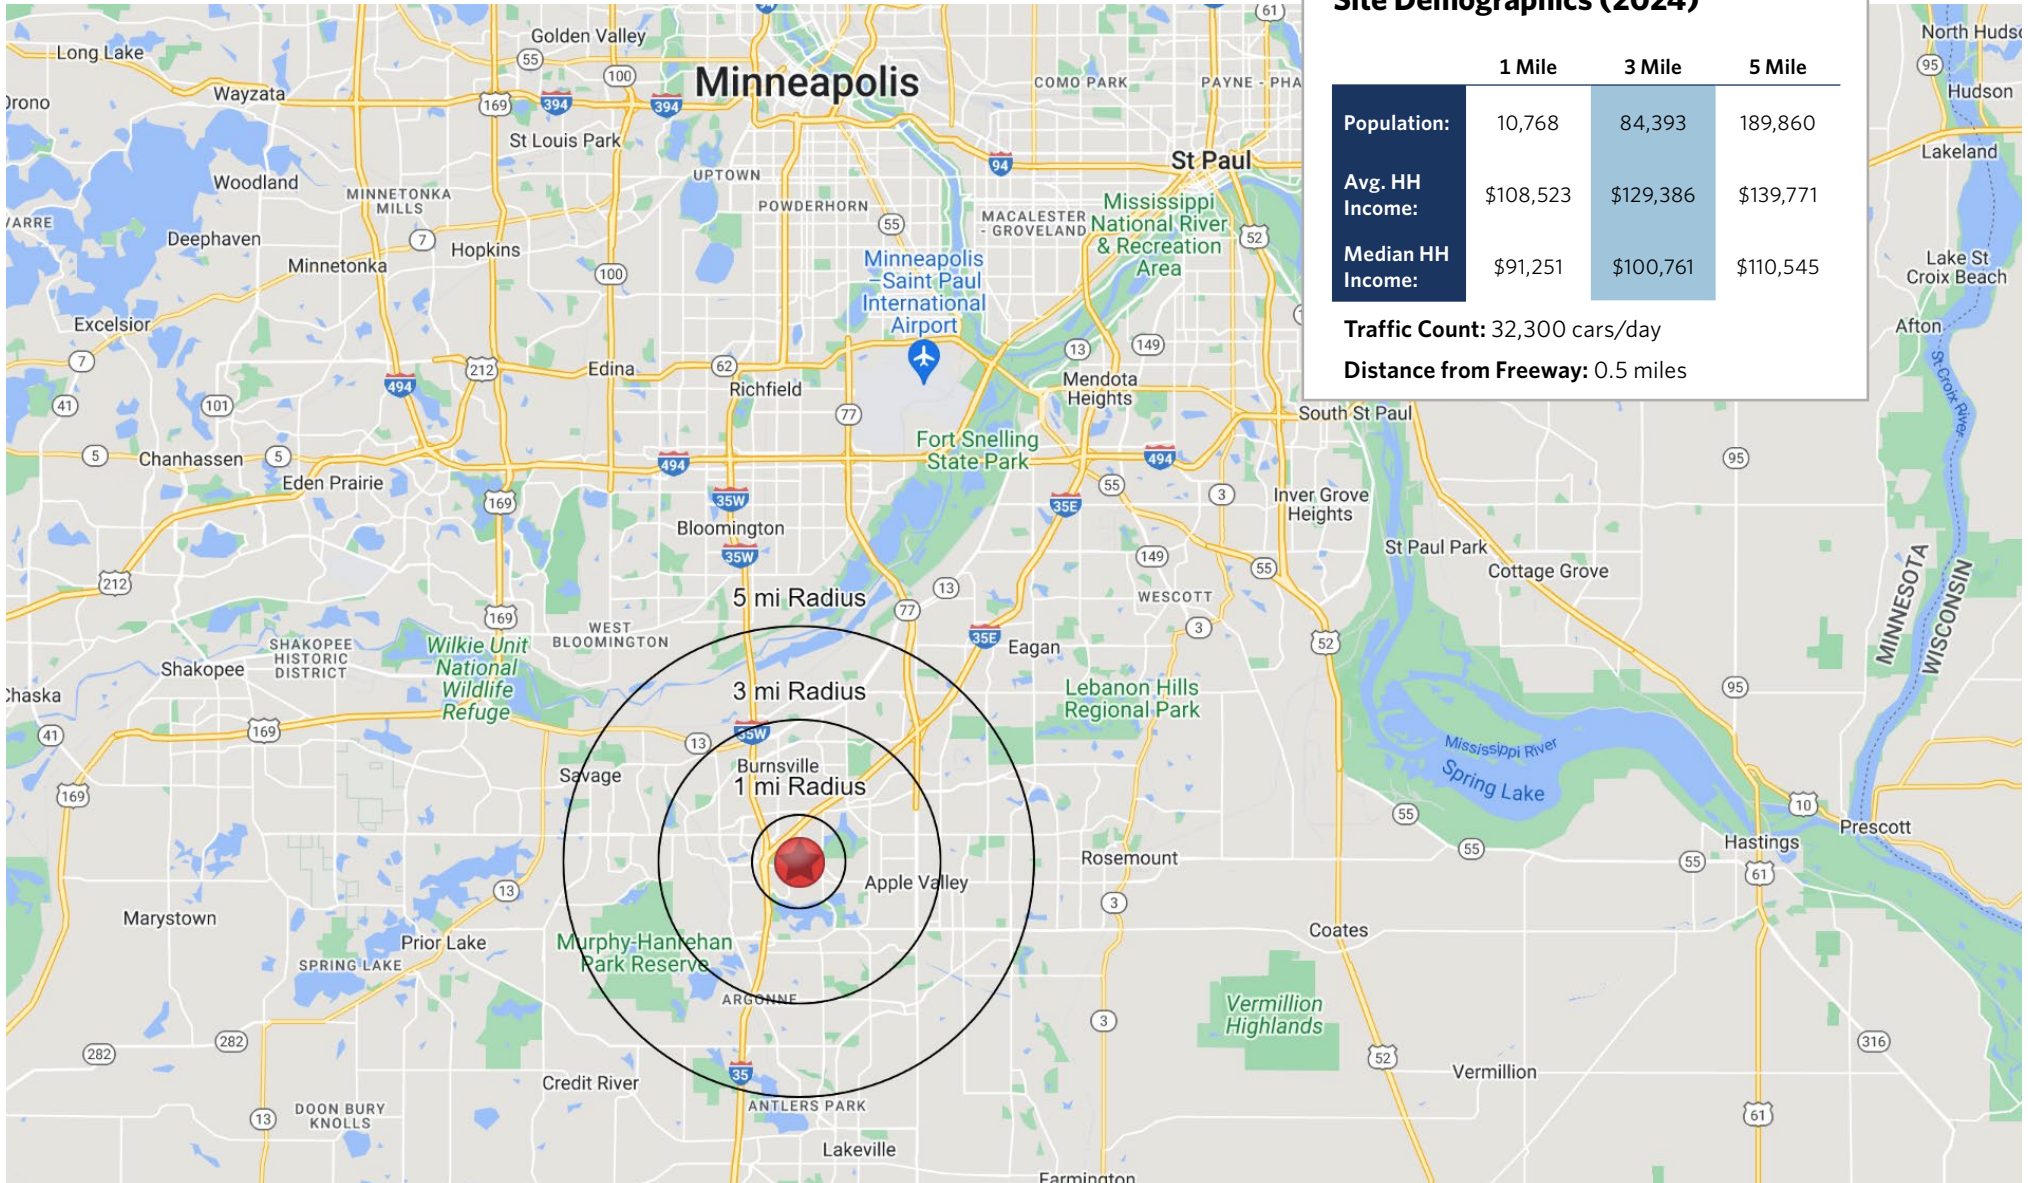

Total Square Feet: 72,339

BYERLYS BURNSVILLE

401-511 East County Road 42, Burnsville, MN 55306

Site Demographics (2024)

	1 Mile	3 Mile	5 Mile
Population:	10,768	84,393	189,860
Avg. HH Income:	\$108,523	\$129,386	\$139,771
Median HH Income:	\$91,251	\$100,761	\$110,545
Traffic Count:	32,300 cars/day		
Distance from Freeway:	0.5 miles		