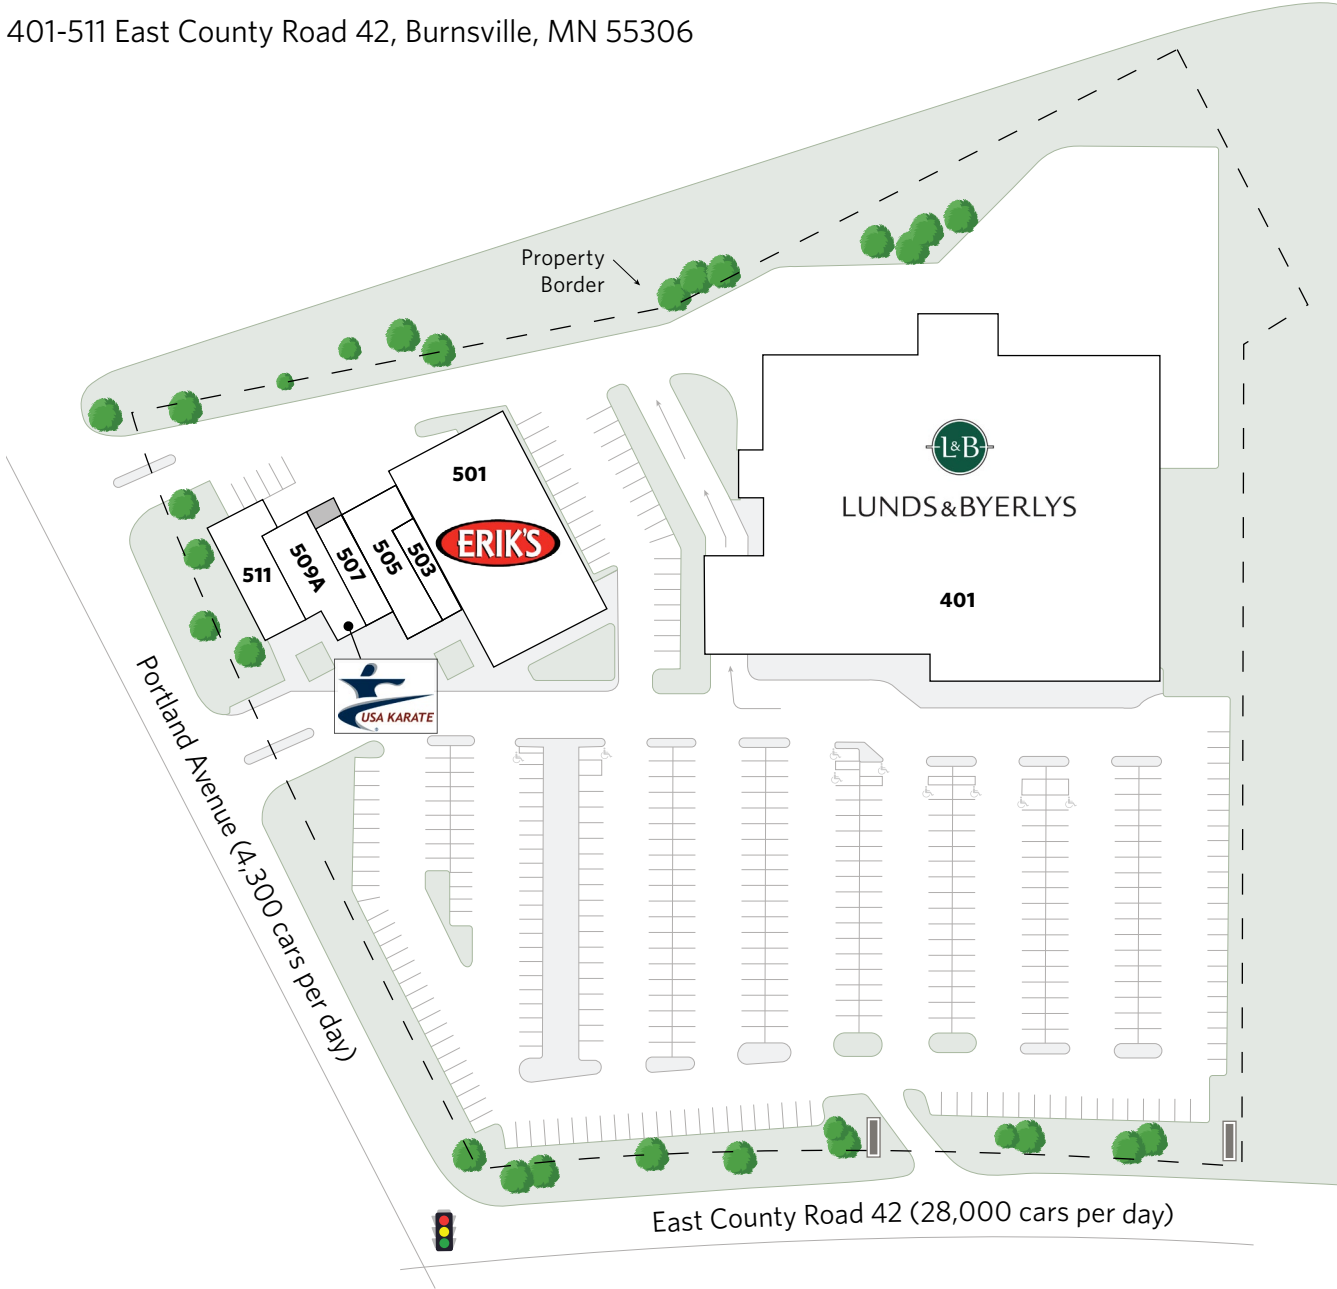

BYERLYS BURNSVILLE

401-511 East County Road 42, Burnsville, MN 55306

MINNEAPOLIS, MN

BYERLYS BURNSVILLE

401-511 East County Road 42, Burnsville, MN 55306

For information: **Luke Sementa**

E: lsementa@sterlingorganization.com

P: 855-505-7239

February 2025

BYERLYS BURNSVILLE

401-511 East County Road 42, Burnsville, MN 55306

± 8.40 acres

— pylon

For information:

Luke Sementa

E: lsementa@sterlingorganization.com

P: 855-505-7239

UNIT	TENANT	SQ. FT.
401	Lunds & Byerlys	51,051
501	Erik's Bike Shop	11,280
503	NANA Nails (Coming Soon)	1,200
505	Salon Service Group	2,420
507	El Parcero Hair Salon	1,540
509A	USA Karate	2,413
511	Thrive Chiropractic & Health	2,435