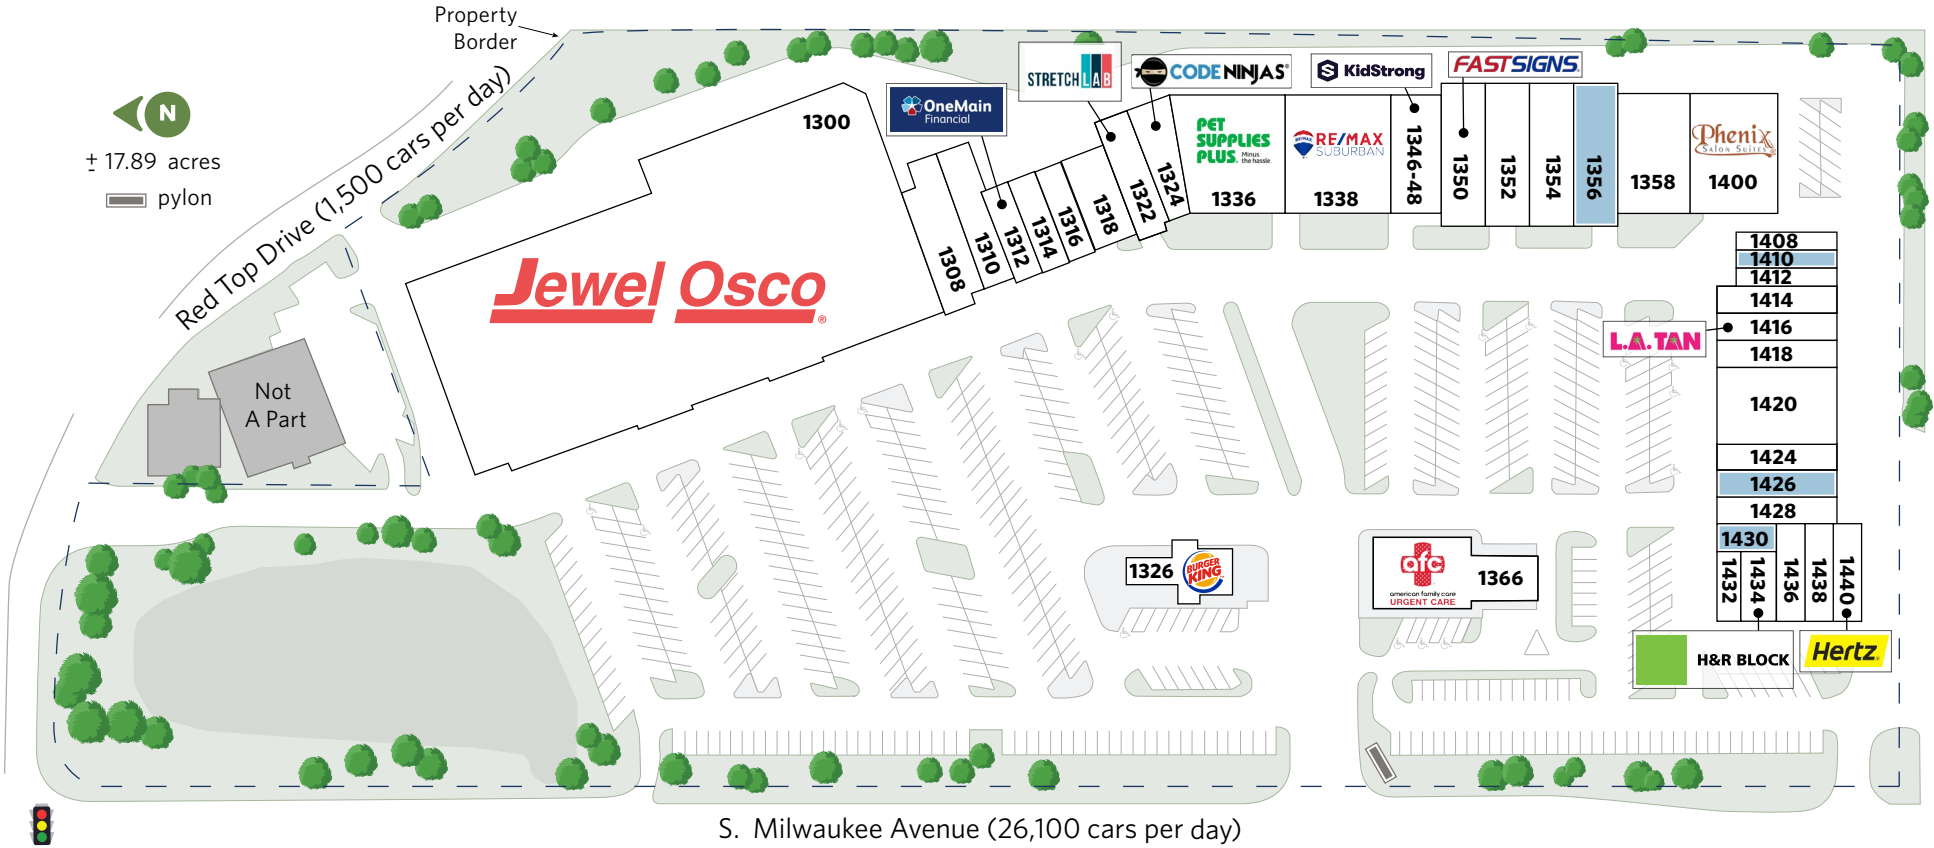

# RED TOP PLAZA

1300-1440 S. Milwaukee Ave., Libertyville, IL 60048

For information: **Luke Sementa**

E: lsementa@sterlingorganization.com

P: 855-505-7239

UNIT	TENANT	SQ. FT.	UNIT	TENANT	SQ. FT.	UNIT	TENANT	SQ. FT.	UNIT	TENANT	SQ. FT.
1300	Jewel Osco	66,844	1336	Pet Supplies Plus	6,400	<b>1410</b>	<b>Available</b>	<b>1,200</b>	1432	Tide Dry Cleaners	800
1308	Vision Care	2,760	1338	RE/MAX Suburban	6,400	1412	Manduu	1,200	1434	H&R Block	1,200
1310	Massage Motu & Chiropractic	3,000	1346-48	KidStrong (Coming Soon)	3,200	1414	Studio Elevate Fit	1,600	1436	Lou Malnati's Pizzeria	1,300
1312	OneMain Financial	1,200	1350	Fast Signs	2,500	1416	L.A. Tan	1,600	1438	Max's Dawg House	1,300
1314	Warhammer	1,200	1352	Athletico Physical Therapy	2,500	1418	Great Lakes Dental	1,600	1440	Hertz	1,300
1316	Asurion Tech Repair & Solutions	1,200	1354	Ki Martial Arts	2,500	1420	Plato's Closet	3,200	1326	Burger King	3,000
1318	Hunan Palace	2,400	<b>1356</b>	<b>Available</b>	<b>2,500</b>	1424	Slider Station (Coming Soon)	1,600	1366	AFC Urgent Care (Coming Soon)	4,000
1322	StretchLab	1,600	1358	Foss Swim School	5,205	<b>1426</b>	<b>Available</b>	<b>1,600</b>	<b>Total Square Feet: 151,840</b>		
1324	Code Ninjas	2,736	1400	Phenix Salon Suites	7,595	1428	La Mera Mera Taqueria	1,600	<b>1430 Available 800</b>		
			1408	Nails First	1,200						