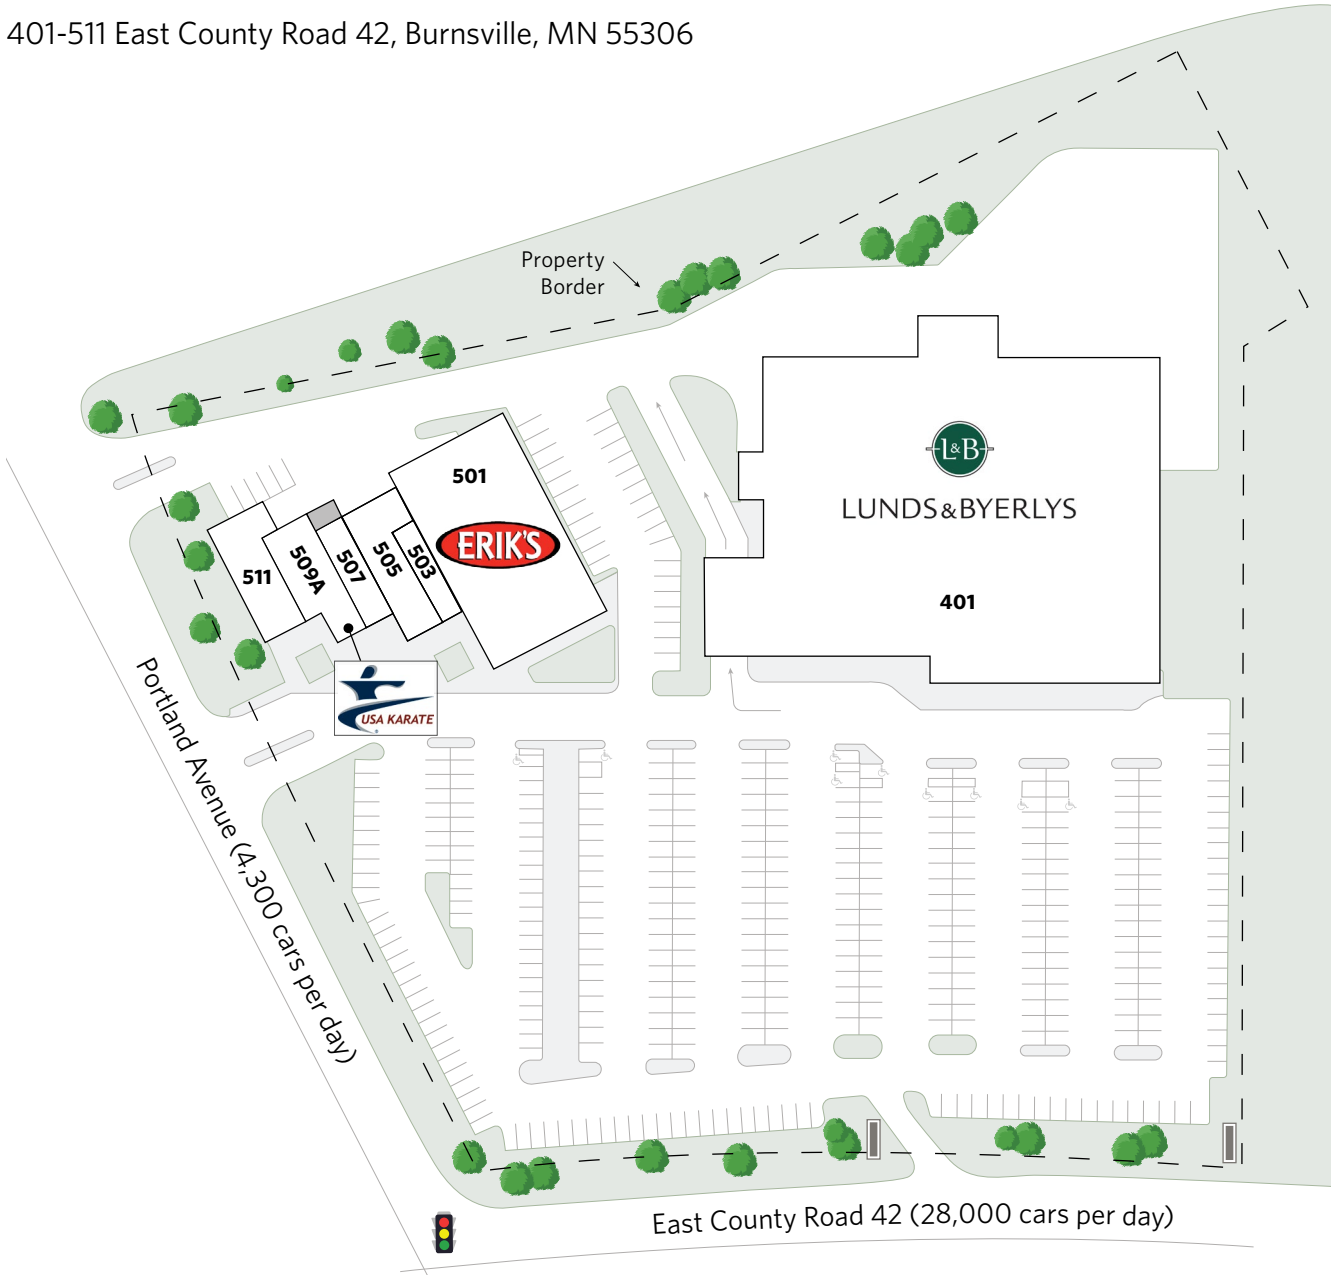

BYERLYS BURNSVILLE

401-511 East County Road 42, Burnsville, MN 55306

± 8.40 acres

For information:

Luke Sementa

E: lsementa@sterlingorganization.com

P: 855-505-7239

UNIT	TENANT	SQ. FT.
401	Lunds & Byerlys	51,051
501	Erik's Bike Shop	11,280
503	National Salon Resources	1,200
505	Salon Service Group	2,420
507	El Parcerero Hair Salon	1,540
509A	USA Karate	2,413
511	Thrive Chiropractic & Health	2,435

Total Square Feet: 72,339