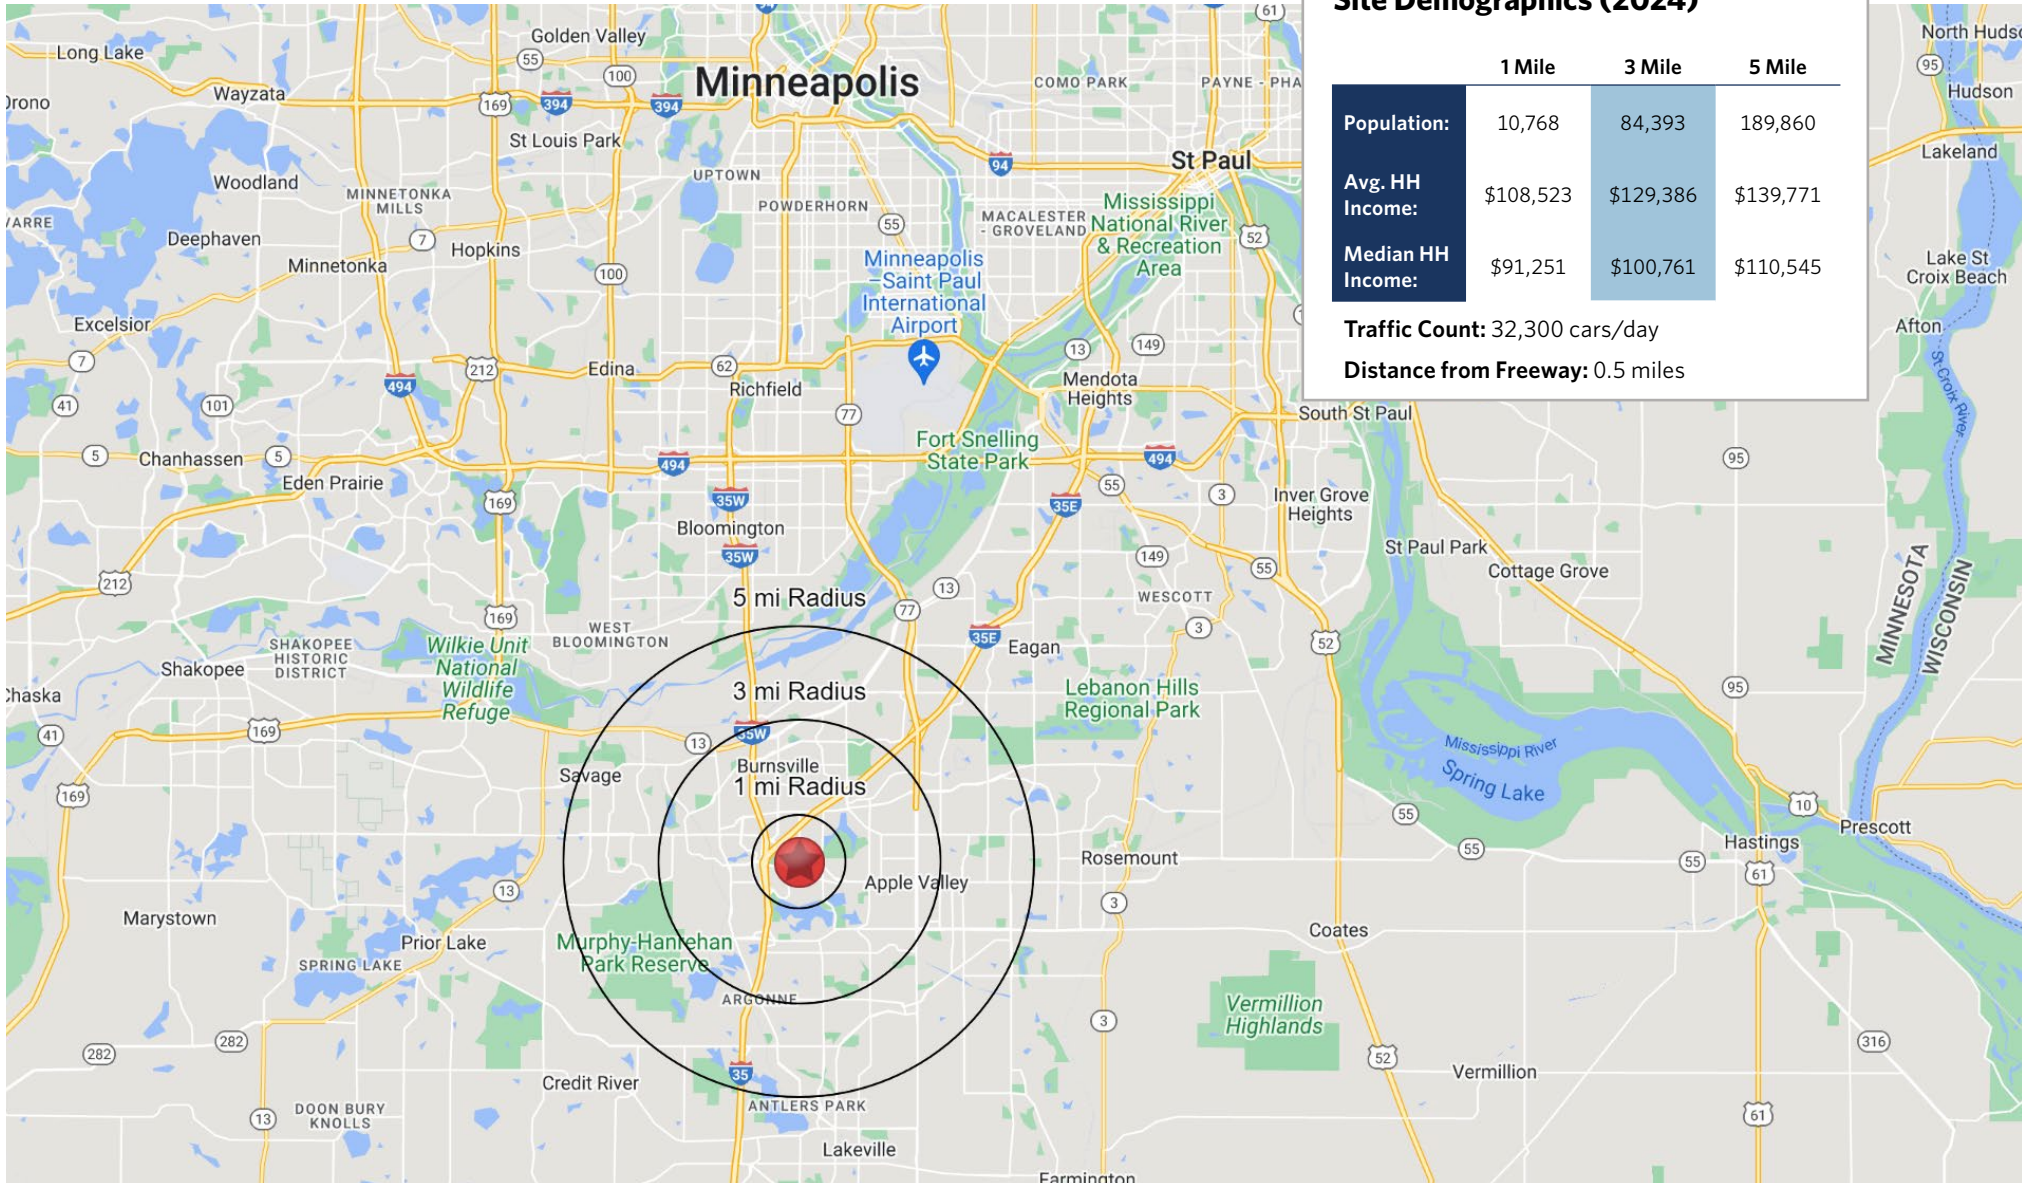

BYERLYS BURNSVILLE

401-511 East County Road 42, Burnsville, MN 55306

MINNEAPOLIS, MN

BYERLYS BURNSVILLE

401-511 East County Road 42, Burnsville, MN 55306

BYERLYS BURNSVILLE

401-511 East County Road 42, Burnsville, MN 55306

Total Square Feet: 72,339

BYERLYS BURNSVILLE

401-511 East County Road 42, Burnsville, MN 55306

Site Demographics (2024)

	1 Mile	3 Mile	5 Mile
Population:	10,768	84,393	189,860
Avg. HH Income:	\$108,523	\$129,386	\$139,771
Median HH Income:	\$91,251	\$100,761	\$110,545
Traffic Count:	32,300 cars/day		
Distance from Freeway:	0.5 miles		