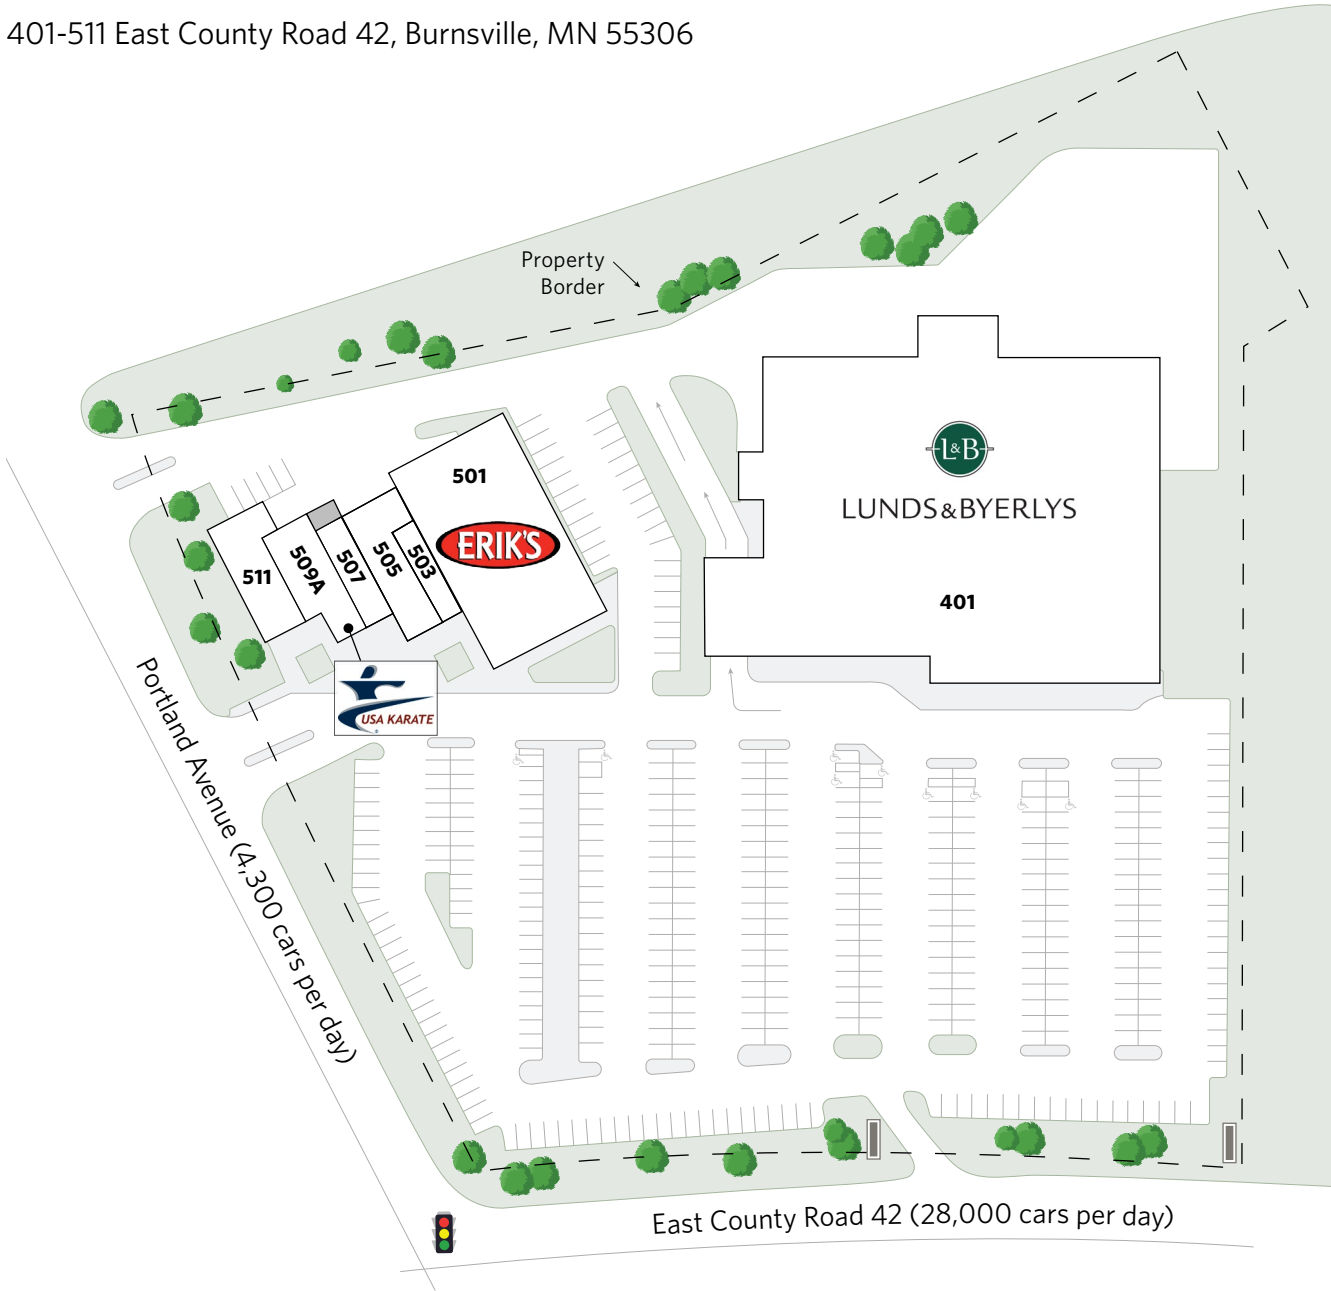

BYERLYS BURNSVILLE

401-511 East County Road 42, Burnsville, MN 55306

MINNEAPOLIS, MN

BYERLYS BURNSVILLE

401-511 East County Road 42, Burnsville, MN 55306

BYERLYS BURNSVILLE

401-511 East County Road 42, Burnsville, MN 55306

± 8.40 acres
 pylon

For information:

Luke Sementa

E: lsementa@sterlingorganization.com
 P: 855-505-7239

UNIT	TENANT	SQ. FT.
401	Lunds & Byerlys	51,051
501	Erik's Bike Shop	11,280
503	National Salon Resources	1,200
505	Salon Service Group	2,420
507	El Parcero Hair Salon	1,540
509A	USA Karate	2,413
511	Thrive Chiropractic & Health	2,435

Total Square Feet: 72,339

BYERLYS BURNSVILLE

401-511 East County Road 42, Burnsville, MN 55306

Site Demographics (2024)

	1 Mile	3 Mile	5 Mile
Population:	10,768	84,393	189,860
Avg. HH Income:	\$108,523	\$129,386	\$139,771
Median HH Income:	\$91,251	\$100,761	\$110,545
Traffic Count:	32,300 cars/day		
Distance from Freeway:	0.5 miles		