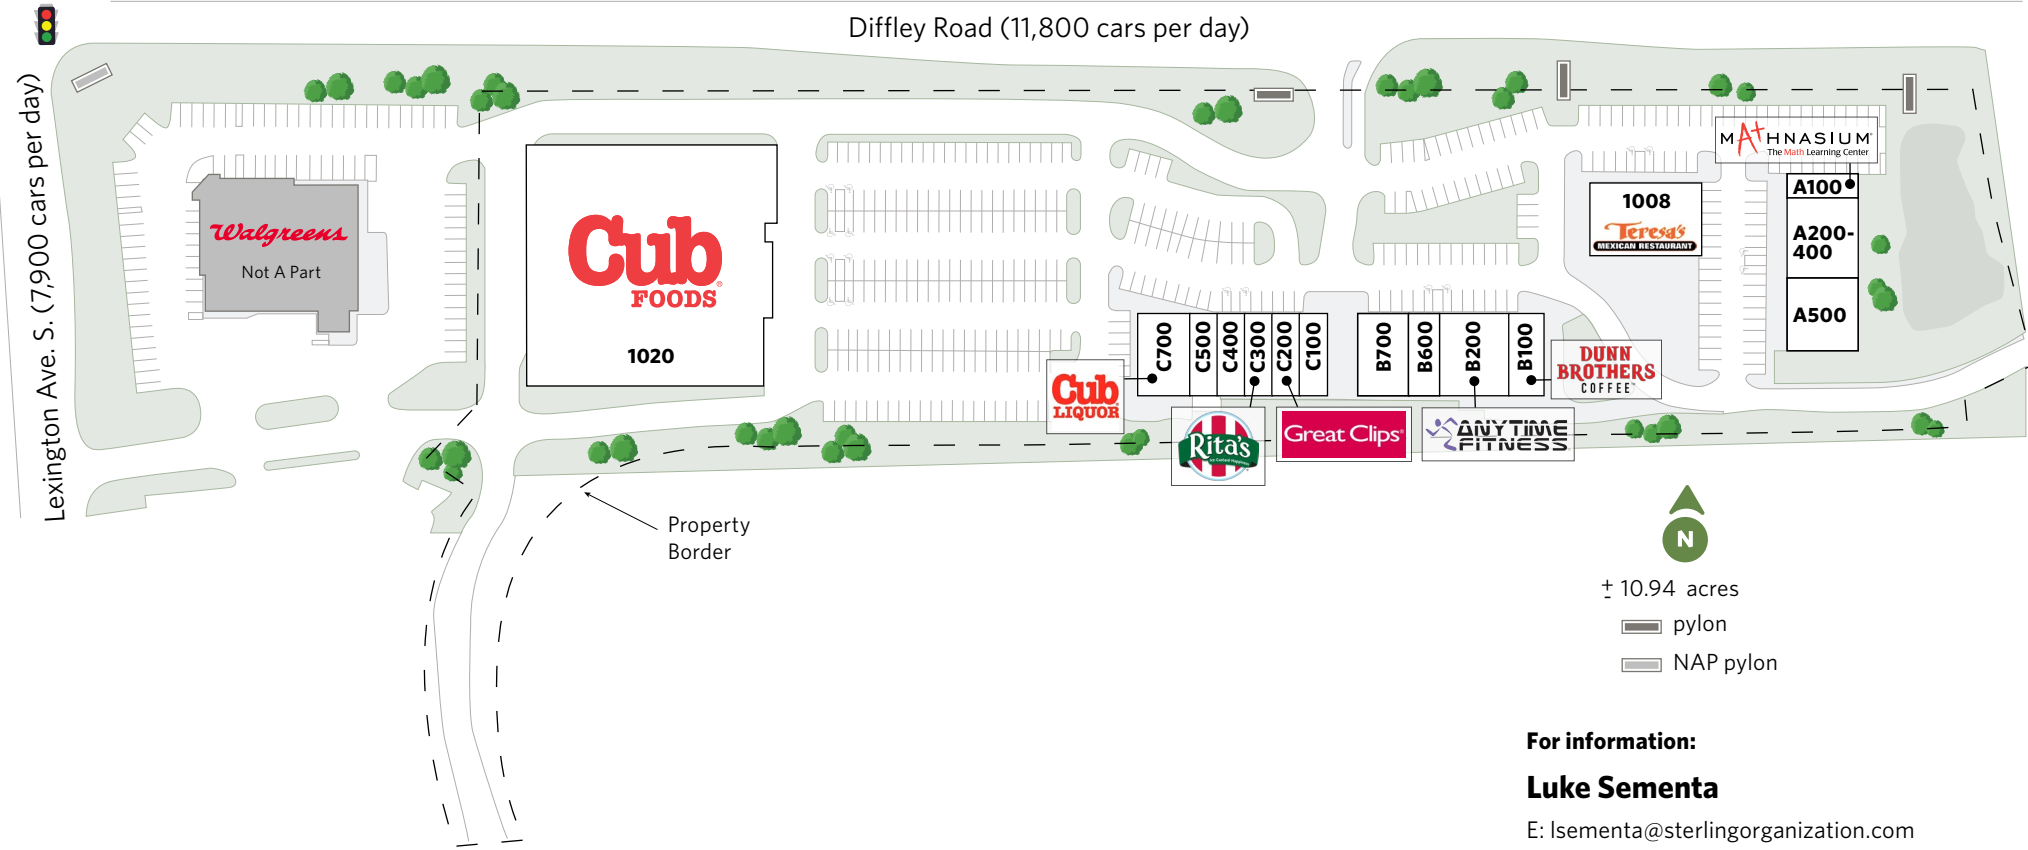

DIFFLEY MARKETPLACE

1004-1020 Diffley Rd., Eagan, MN 55123

For information:

Luke Sementa

E: lsementa@sterlingorganization.com

P: 855-505-7239

UNIT	TENANT	SQ. FT.
1020	Cub Foods	42,600
C700	Cub Liquors	3,844
C500	Pawlished Pets Grooming Salon	1,240
C400	Star Nails	1,200

UNIT	TENANT	SQ. FT.
C300	Rita's Italian Ice Cream	1,113
C200	Great Clips	1,153
C100	Oryza Poke & Ramen	1,478
B700	Hope Breakfast Bar	3,000

UNIT	TENANT	SQ. FT.
B600	ChiroWay	1,030
B200	Anytime Fitness	4,120
B100	Dunn Brothers Coffee Eagan	1,878
A200-400	Minnesota Orthodontics	4,245

UNIT	TENANT	SQ. FT.
A100	Mathnasium	1,200
A500	Duck! (Coming Soon)	3,802
1008	Teresa's Mexican Restaurant	5,580

Total Square Feet: 77,483