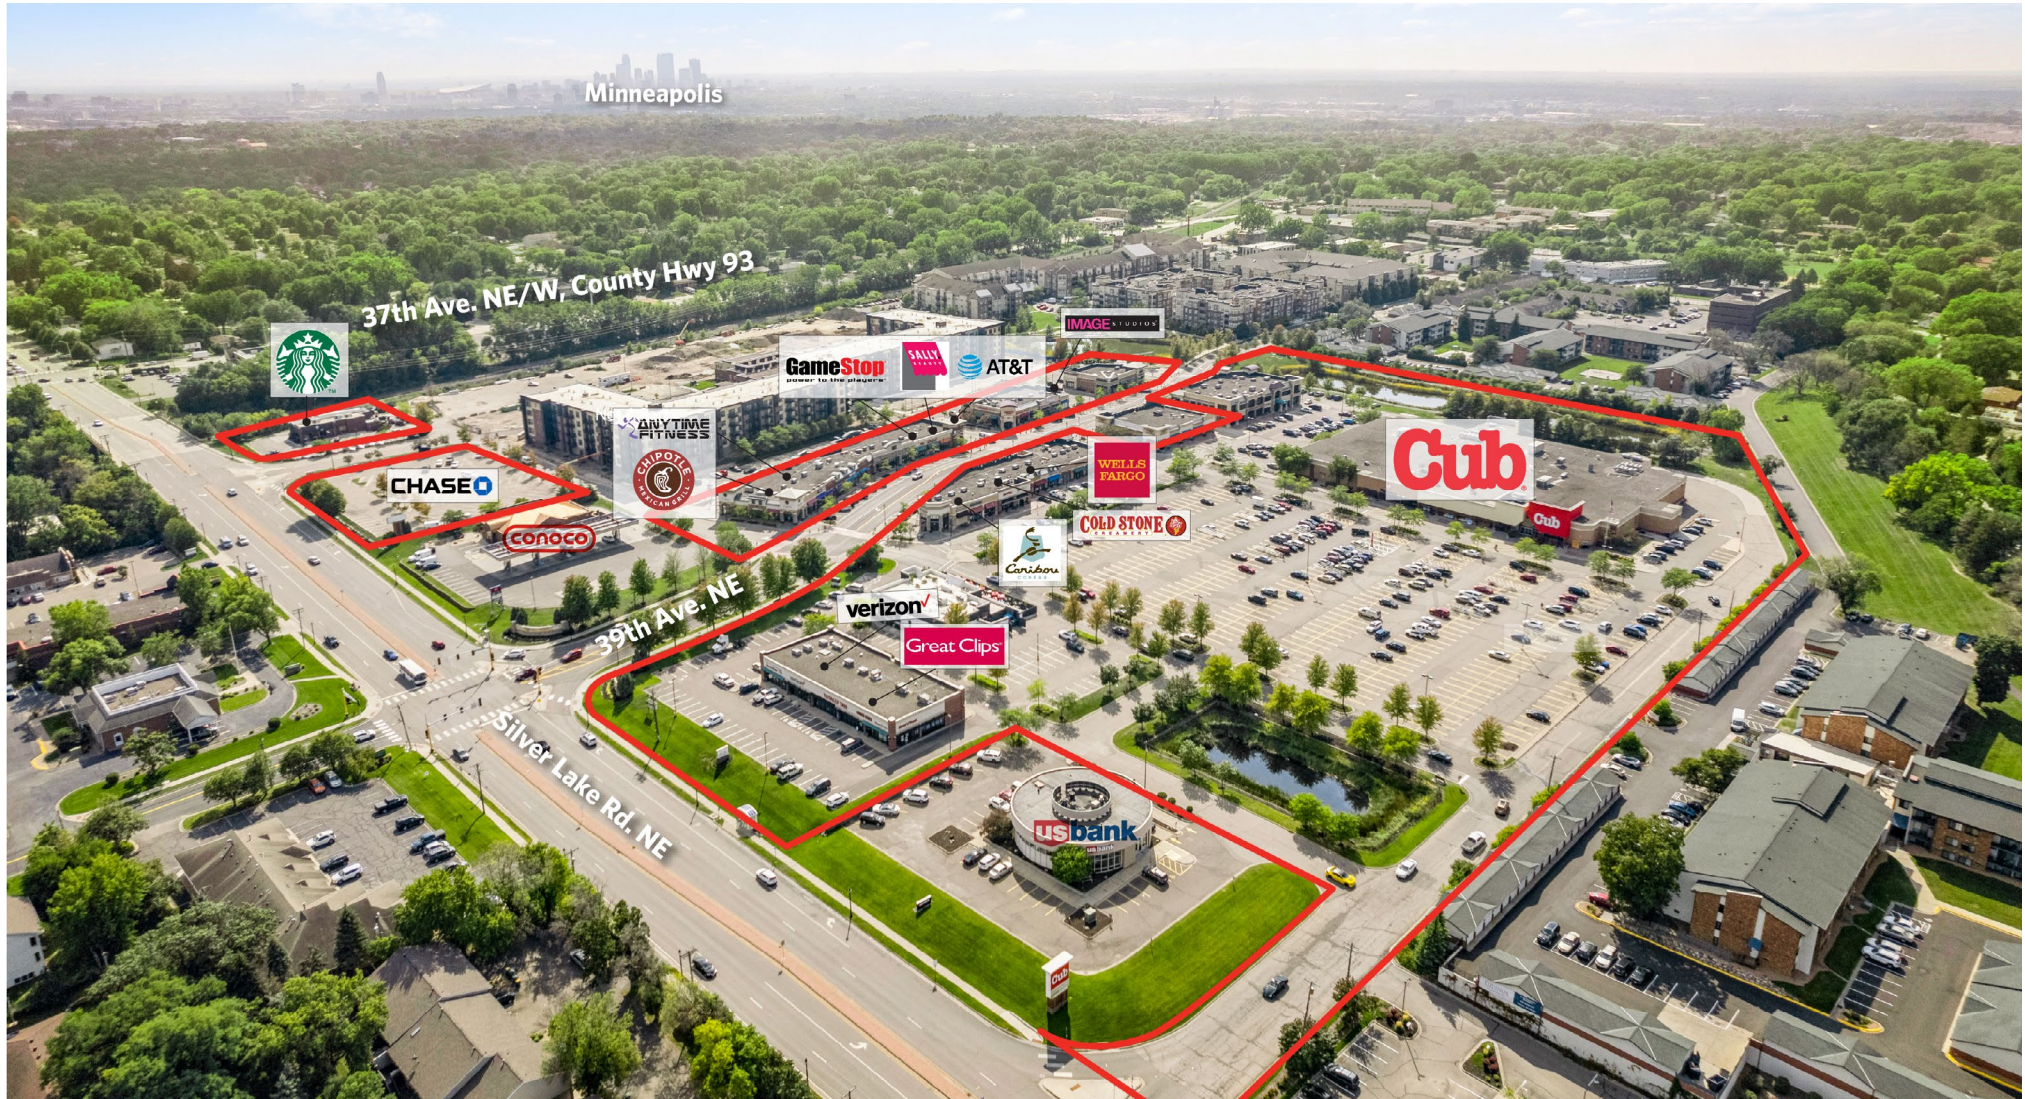

SILVER LAKE VILLAGE

2600-2800 39th Avenue, 3704-3930 Silver Lake Road, St. Anthony, MN 55421

MINNEAPOLIS, MN

SILVER LAKE VILLAGE

2600-2800 39th Avenue, 3704-3930 Silver Lake Road, St. Anthony, MN 55421

SILVER LAKE VILLAGE

2600-2800 39th Ave., 3704-3930 Silver Lake Road, St. Anthony, MN 55421

For information:

Luke Sementa

E: Isementa@sterlingorganization.com

P: 855-505-7239

UNIT	TENANT	SQ. FT.
C101	North Memorial Health Clinic	17,041
C220	Institute For Athletic Medicine	2,297
C225	Park Dental Silver Lake	4,980
C255	Available	1,606
D102	Northwest Eye	5,262
D202	Image Studios (Coming Soon)	5,307
D212	Leeann Chin	2,881
A102	Fat Nat's Eggs	3,097
A106	Innsbruck Jewelers	1,505
A108	Waddup Dough (Coming Soon)	1,409
A110	Wells Fargo	2,701
A114	Carbone's Pizza	1,565
A116	Cold Stone Creamery	1,489
A118	Capone's Italian Specialties	1,132
A119	Miracle Ear	945
A120	Caribou Coffee	1,469
E102	AT&T	2,426
E106	Sally Beauty Supply	1,189
E108	GameStop	1,197
E110	Dock 6 Pottery Gallery	2,440
E114	Lexi Nails	1,177
E116	Available	1,408
E118	Clean Laundry	2,275

UNIT	TENANT	SQ. FT.
E122	Anytime Fitness	5,000
E128	Chipotle Mexican Grill	2,865
2800	Steele & Hops	6,212
3704	Starbucks	3,421
3800	Chase Bank (Coming Soon)	3,500
3900	Sofra Restaurant (Coming Soon)	2,034
3904	Verizon Wireless	1,872

UNIT	TENANT	SQ. FT.
3910	Totally Tan	2,370
3916	Great Clips	1,210
3920	Clean 'N Press	1,031
3930	Cub Foods	75,999

Total Square Feet: 172,312

SILVER LAKE VILLAGE

2600-2800 39th Avenue, 3704-3930 Silver Lake Road, St. Anthony, MN 55421