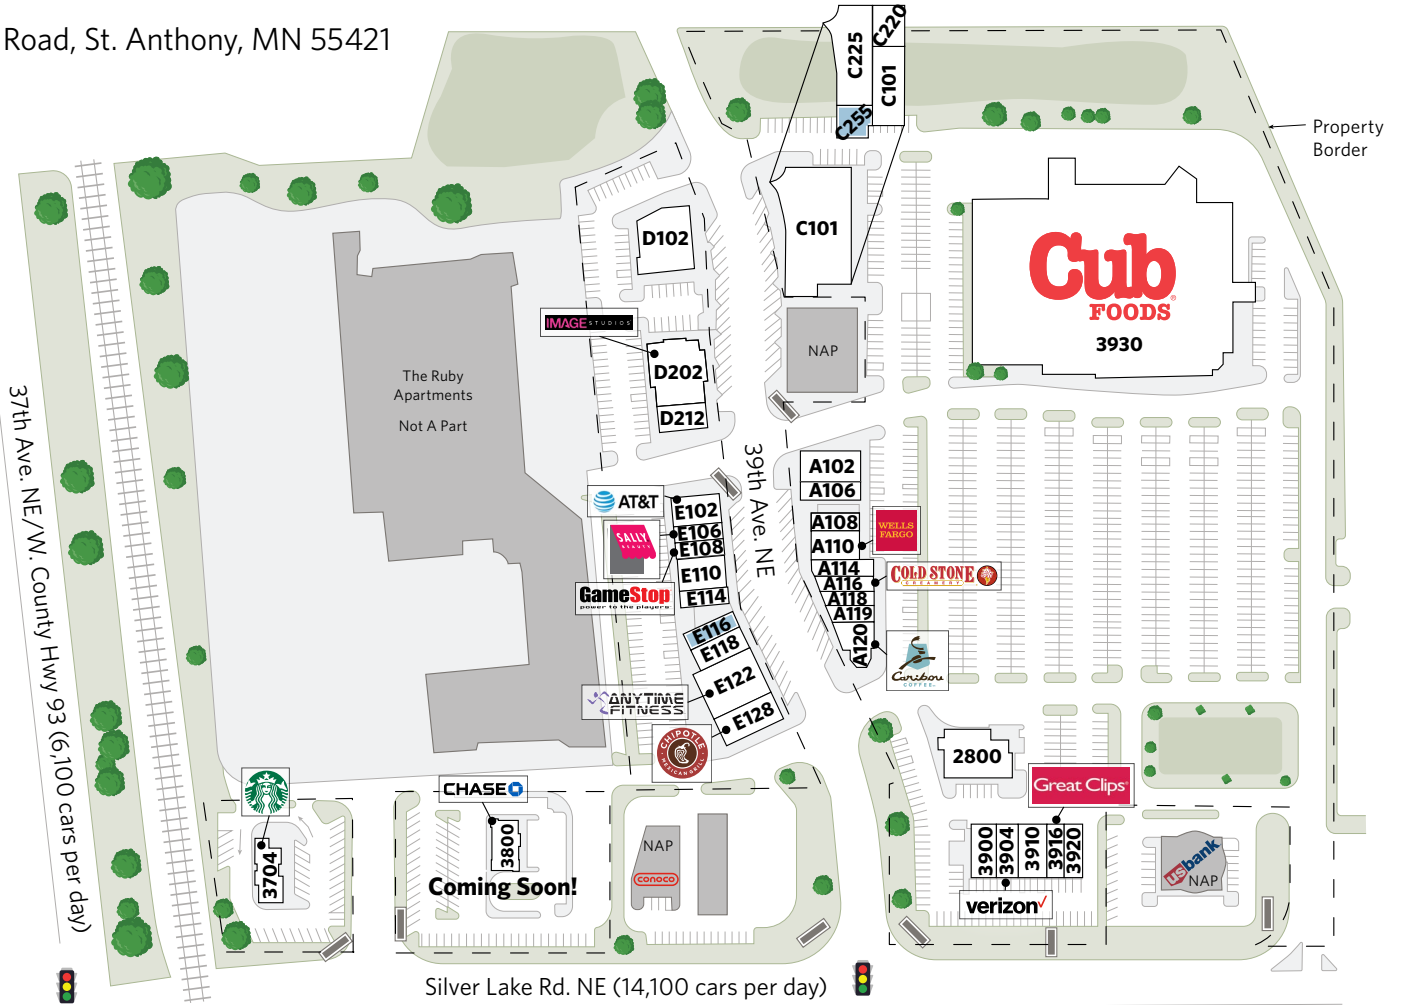

SILVER LAKE VILLAGE

2600-2800 39th Avenue, 3704-3930 Silver Lake Road, St. Anthony, MN 55421

MINNEAPOLIS, MN

SILVER LAKE VILLAGE

2600-2800 39th Avenue, 3704-3930 Silver Lake Road, St. Anthony, MN 55421

SILVER LAKE VILLAGE

2600-2800 39th Ave., 3704-3930 Silver Lake Road, St. Anthony, MN 55421

For information:

Luke Sementa

E: Isementa@sterlingorganization.com

P: 855-505-7239

UNIT	TENANT	SQ. FT.
C101	North Memorial Health Clinic	17,041
C220	Institute For Athletic Medicine	2,297
C225	Park Dental Silver Lake	4,980
C255	Available	1,606
D102	Northwest Eye	5,262
D202	Image Studios (Coming Soon)	5,307
D212	Leeann Chin	2,881
A102	Fat Nat's Eggs	3,097
A106	Innsbruck Jewelers	1,505
A108	Waddup Dough (Coming Soon)	1,409
A110	Wells Fargo	2,701
A114	Carbone's Pizza	1,565
A116	Cold Stone Creamery	1,489
A118	Capone's Italian Specialties	1,132
A119	Miracle Ear	945
A120	Caribou Coffee	1,469
E102	AT&T	2,426
E106	Sally Beauty Supply	1,189
E108	GameStop	1,197
E110	Dock 6 Pottery Gallery	2,440
E114	Lexi Nails	1,177
E116	Available	1,408
E118	Clean Laundry	2,275

UNIT	TENANT	SQ. FT.
E122	Anytime Fitness	5,000
E128	Chipotle Mexican Grill	2,865
2800	Steele & Hops	6,212
3704	Starbucks	3,421
3800	Chase Bank (Coming Soon)	3,500
3900	Sofra Restaurant (Coming Soon)	2,034
3904	Verizon Wireless	1,872

UNIT	TENANT	SQ. FT.
3910	Totally Tan	2,370
3916	Great Clips	1,210
3920	Clean 'N Press	1,031
3930	Cub Foods	75,999

Total Square Feet: 172,312

SILVER LAKE VILLAGE

2600-2800 39th Avenue, 3704-3930 Silver Lake Road, St. Anthony, MN 55421