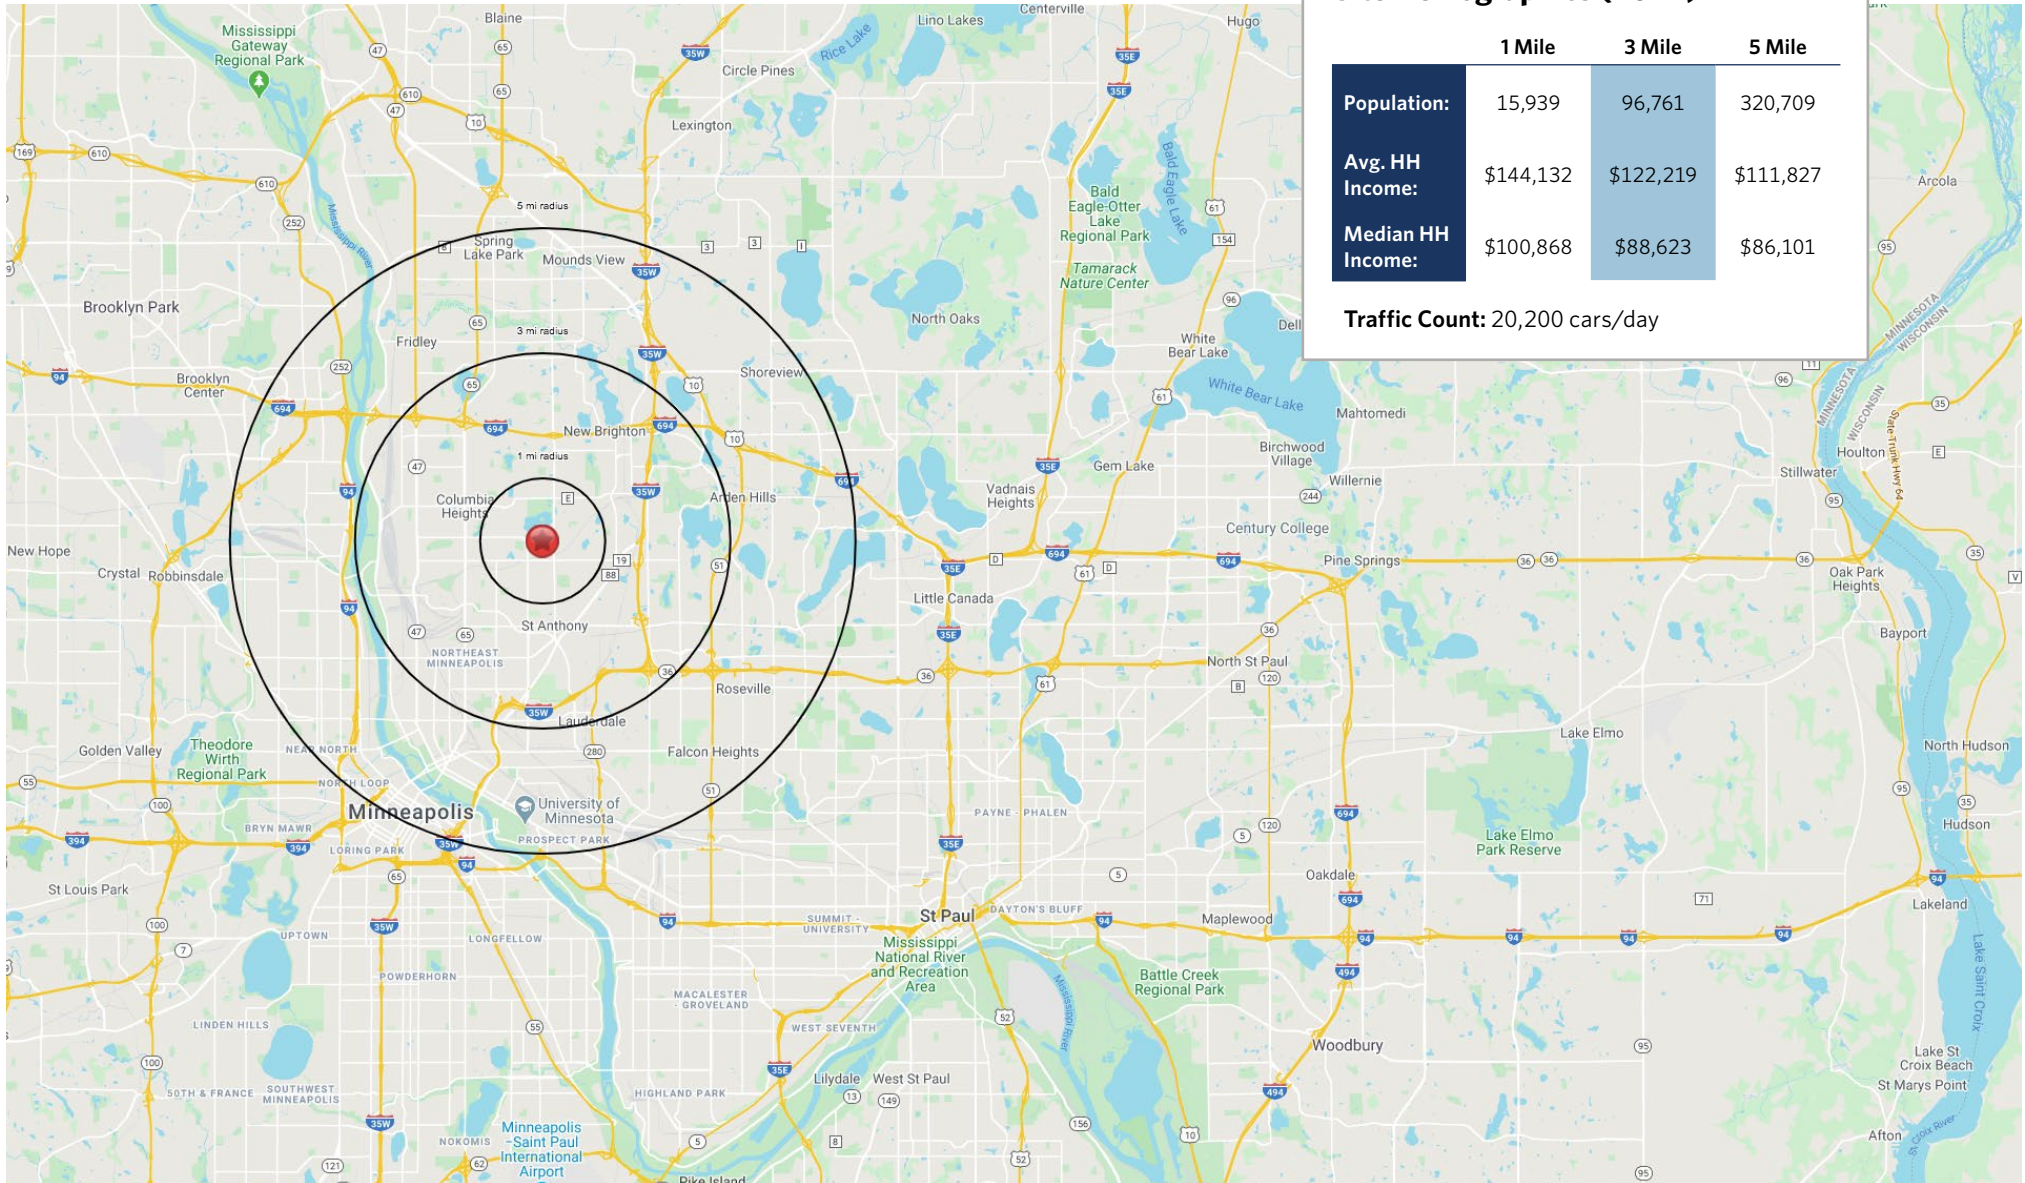

SILVER LAKE VILLAGE

2600-2800 39th Avenue, 3704-3930 Silver Lake Road, St. Anthony, MN 55421