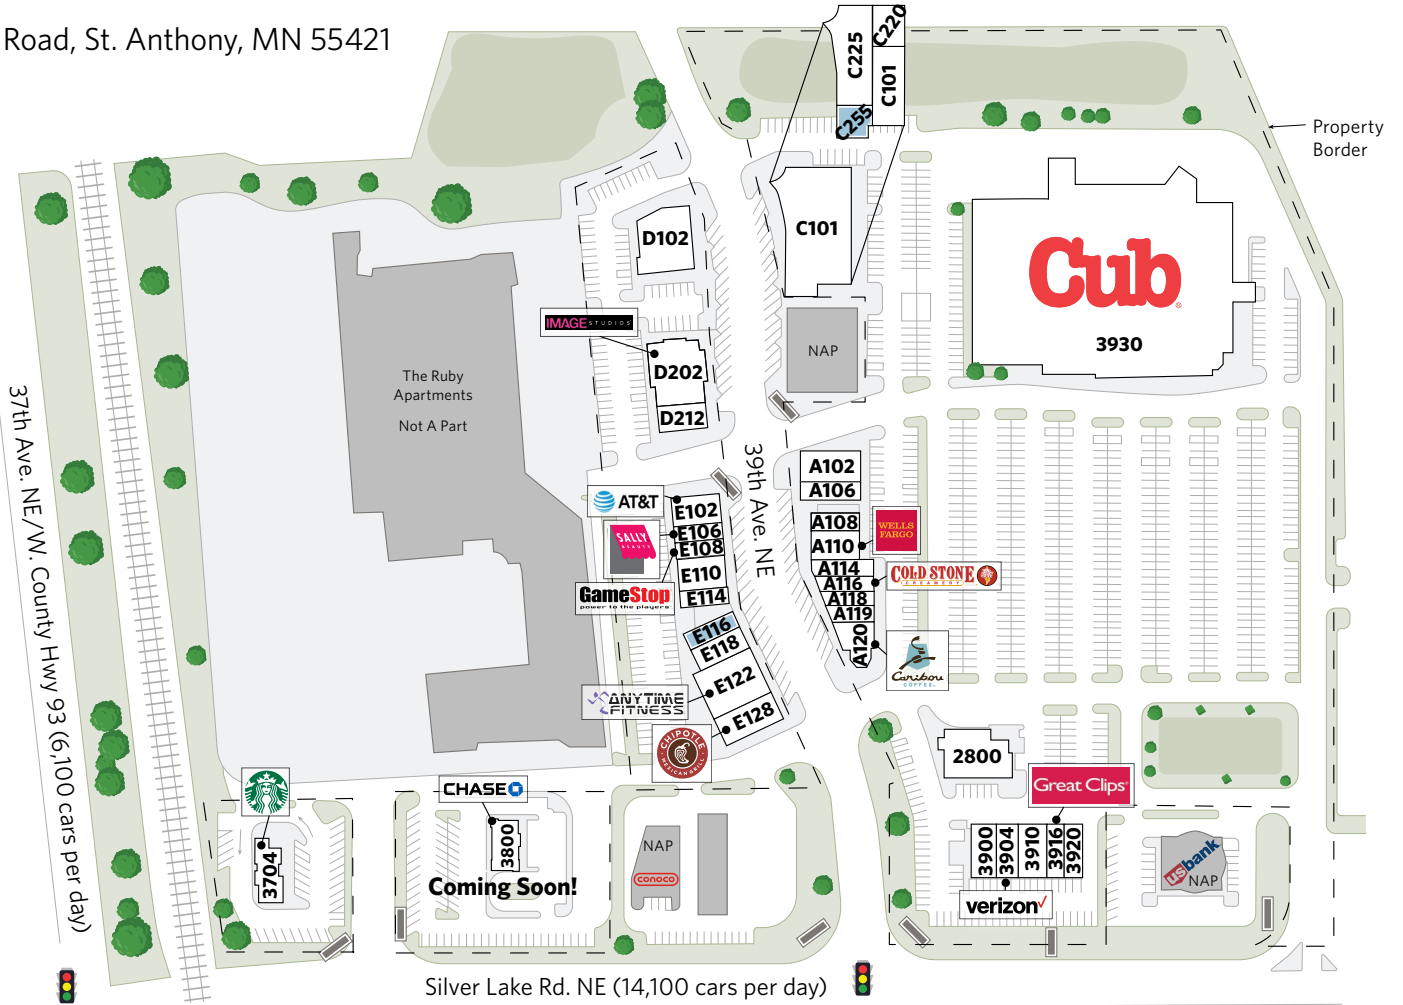

SILVER LAKE VILLAGE

2600-2800 39th Avenue, 3704-3930 Silver Lake Road, St. Anthony, MN 55421

MINNEAPOLIS, MN

SILVER LAKE VILLAGE

2600-2800 39th Avenue, 3704-3930 Silver Lake Road, St. Anthony, MN 55421

For information: **Luke Sementa**

P: 855-505-7239

UNIT	TENANT	SQ. FT.
C101	North Memorial Health Clinic	17,041
C220	Institute For Athletic Medicine	2,297
C225	Park Dental Silver Lake	4,980
C255	Available	1,606
D102	Northwest Eye	5,262
D202	Image Studios (Coming Soon)	5,307
D212	Leeann Chin	2,881
A102	Fat Nat's Eggs	3,097
A106	Innsbruck Jewelers	1,505
A108	Waddup Dough (Coming Soon)	1,409
A110	Wells Fargo	2,701
A114	Carbone's Pizza	1,565
A116	Cold Stone Creamery	1,489
A118	Capone's Italian Specialties	1,132
A119	Miracle Ear	945
A120	Caribou Coffee	1,469
E102	AT&T	2,426
E106	Sally Beauty Supply	1,189
E108	GameStop	1,197
E110	Dock 6 Pottery Gallery	2,440
E114	Lexi Nails	1,177
E116	Available	1,408
E118	Clean Laundry	2,275

UNIT	TENANT	SQ. FT.
E122	Anytime Fitness	5,000
E128	Chipotle Mexican Grill	2,865
2800	Steele & Hops	6,212
3704	Starbucks	3,421
3800	Chase Bank (Coming Soon)	3,500
3900	Sofra Restaurant (Coming Soon)	2,034
3904	Verizon Wireless	1,872

UNIT	TENANT	SQ. FT.
3910	Totally Tan	2,370
3916	Great Clips	1,210
3920	Clean 'N Press	1,031
3930	Cub Foods	75,999

Total Square Feet: 172,312

SILVER LAKE VILLAGE

2600-2800 39th Avenue, 3704-3930 Silver Lake Road, St. Anthony, MN 55421