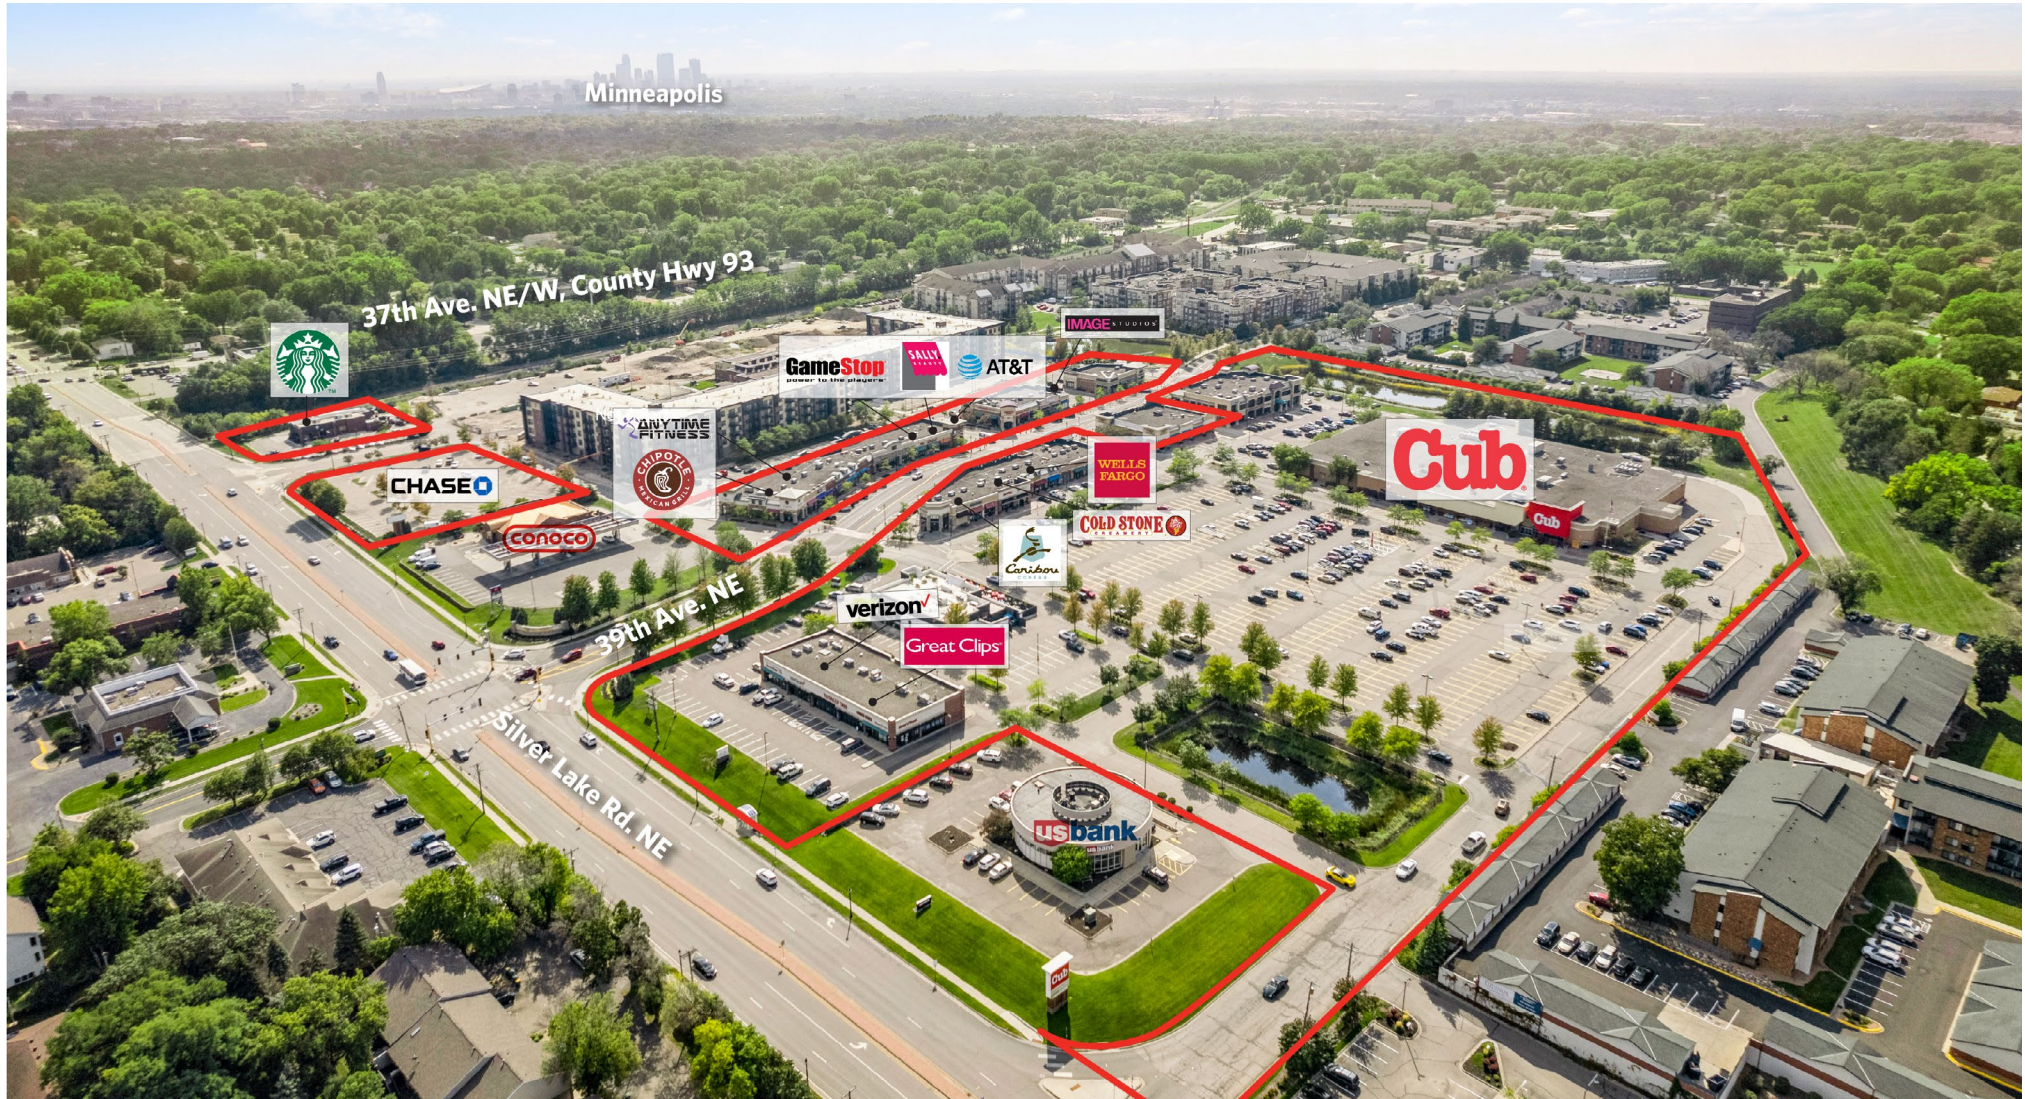

SILVER LAKE VILLAGE

2600-2800 39th Avenue, 3704-3930 Silver Lake Road, St. Anthony, MN 55421

MINNEAPOLIS, MN

SILVER LAKE VILLAGE

2600-2800 39th Avenue, 3704-3930 Silver Lake Road, St. Anthony, MN 55421

For information: **Luke Sementa**

E: lsementa@sterlingorganization.com

P: 855-505-7239

July 2024

SILVER LAKE VILLAGE

2600-2800 39th Ave., 3704-3930 Silver Lake Road, St. Anthony, MN 55421

For information:

Luke Sementa

E: Isementa@sterlingorganization.com

UNIT	TENANT	SQ. FT.
E122	Anytime Fitness	5,000
E128	Chipotle Mexican Grill	2,865
2800	Steele & Hops	6,212
3704	Starbucks	3,421
3800	Chase Bank (Coming Soon)	3,500
3900	Sofra Restaurant (Coming Soon)	2,034
3904	Verizon Wireless	1,872

UNIT	TENANT	SQ. FT.
3910	Totally Tan	2,370
3916	Great Clips	1,210
3920	Clean 'N Press	1,031
3930	Cub Foods	75,999

Total Square Feet: 172,312

SILVER LAKE VILLAGE

2600-2800 39th Avenue, 3704-3930 Silver Lake Road, St. Anthony, MN 55421