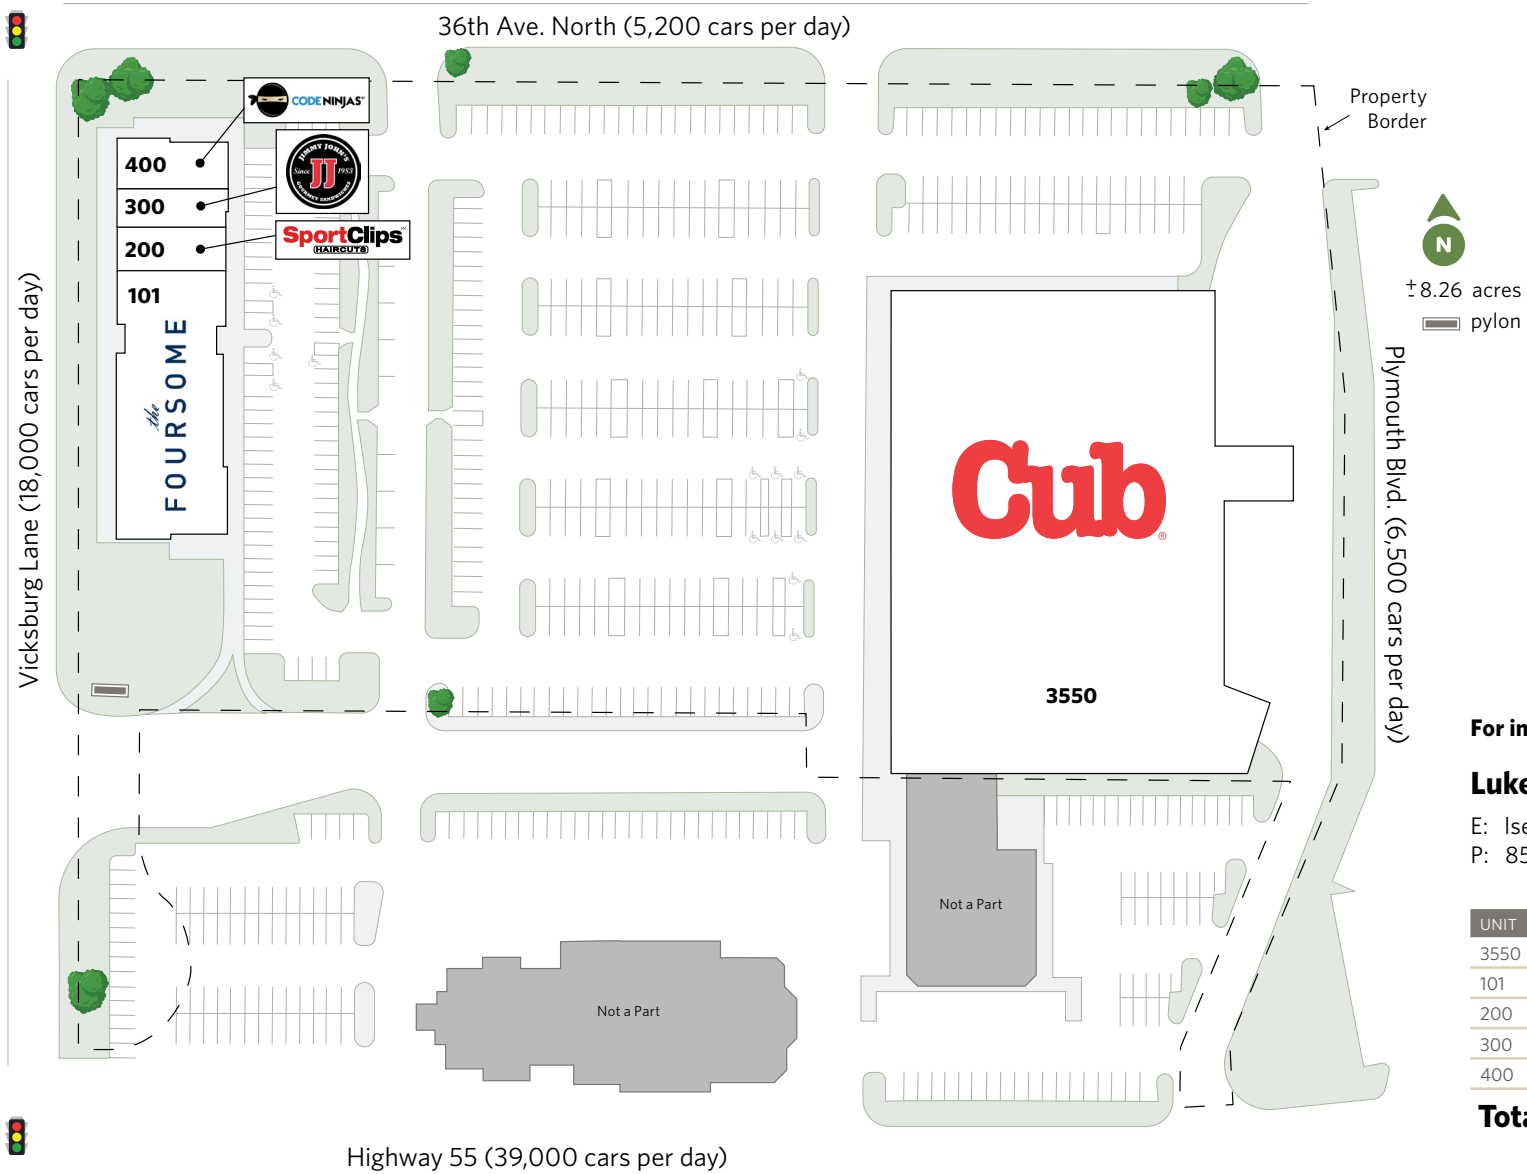

SHOPS OF PLYMOUTH TOWN CENTER

3550-3570 Vicksburg Lane, Plymouth, MN 55447

MINNEAPOLIS, MN

SHOPS OF PLYMOUTH TOWN CENTER

3550-3570 Vicksburg Lane, Plymouth, MN 55447

SHOPS OF PLYMOUTH TOWN CENTER

3550-3570 Vicksburg Lane, Plymouth, MN 55447

For information:

Luke Sementa

E: Isementa@sterlingorganization.com

P: 855-505-7239

UNIT	TENANT	SQ. FT.
3550	Cub Foods	67,510
101	The Foursome	11,722
200	Sport Clips	1,400
300	Jimmy John's	1,446
400	Code Ninjas	1,925

Total Square Feet: 84,003

SHOPS OF PLYMOUTH TOWN CENTER

3550-3570 Vicksburg Lane, Plymouth, MN 55447