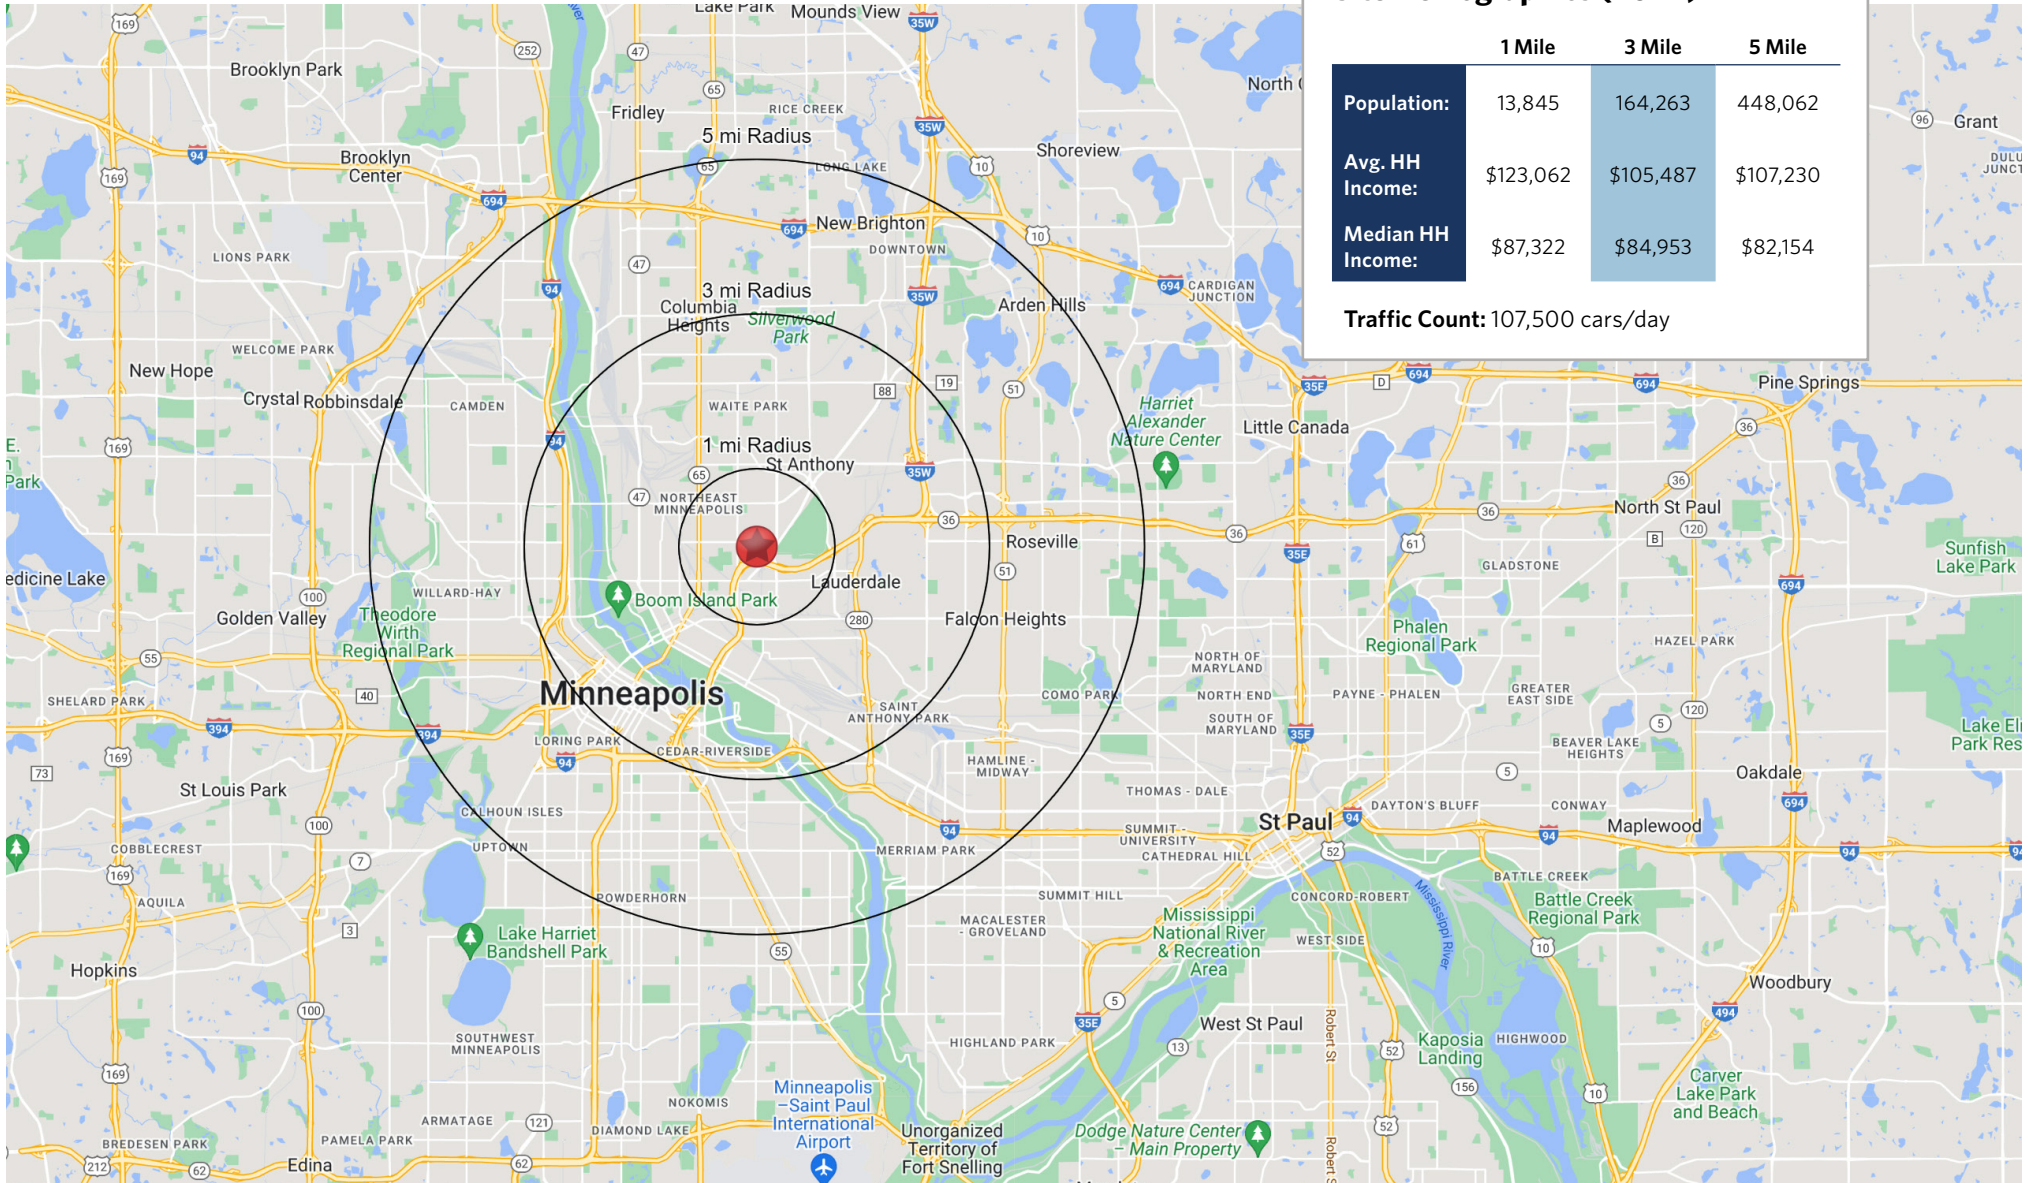

UNIT	TENANT	SQ. FT.
A101	Erbert and Gerbert's Sandwich Shop	1,580
A100	Listo! Fresh Mexican Grill	1,598
1640	PetSmart	26,260
1630A	Five Below	8,923
1630B	Gophermods	3,186

UNIT	TENANT	SQ. FT.
1620	Michaels	16,494
1610	Office Depot	23,500
1540	Cub Foods	64,130
1520	Home Depot	113,000
1710A	Chase Bank (Coming Soon)	3,200

## Site Demographics (2024)

	1 Mile	3 Mile	5 Mile
<b>Population:</b>	13,845	164,263	448,062
<b>Avg. HH Income:</b>	\$123,062	\$105,487	\$107,230
<b>Median HH Income:</b>	\$87,322	\$84,953	\$82,154

**Traffic Count:** 107,500 cars/day