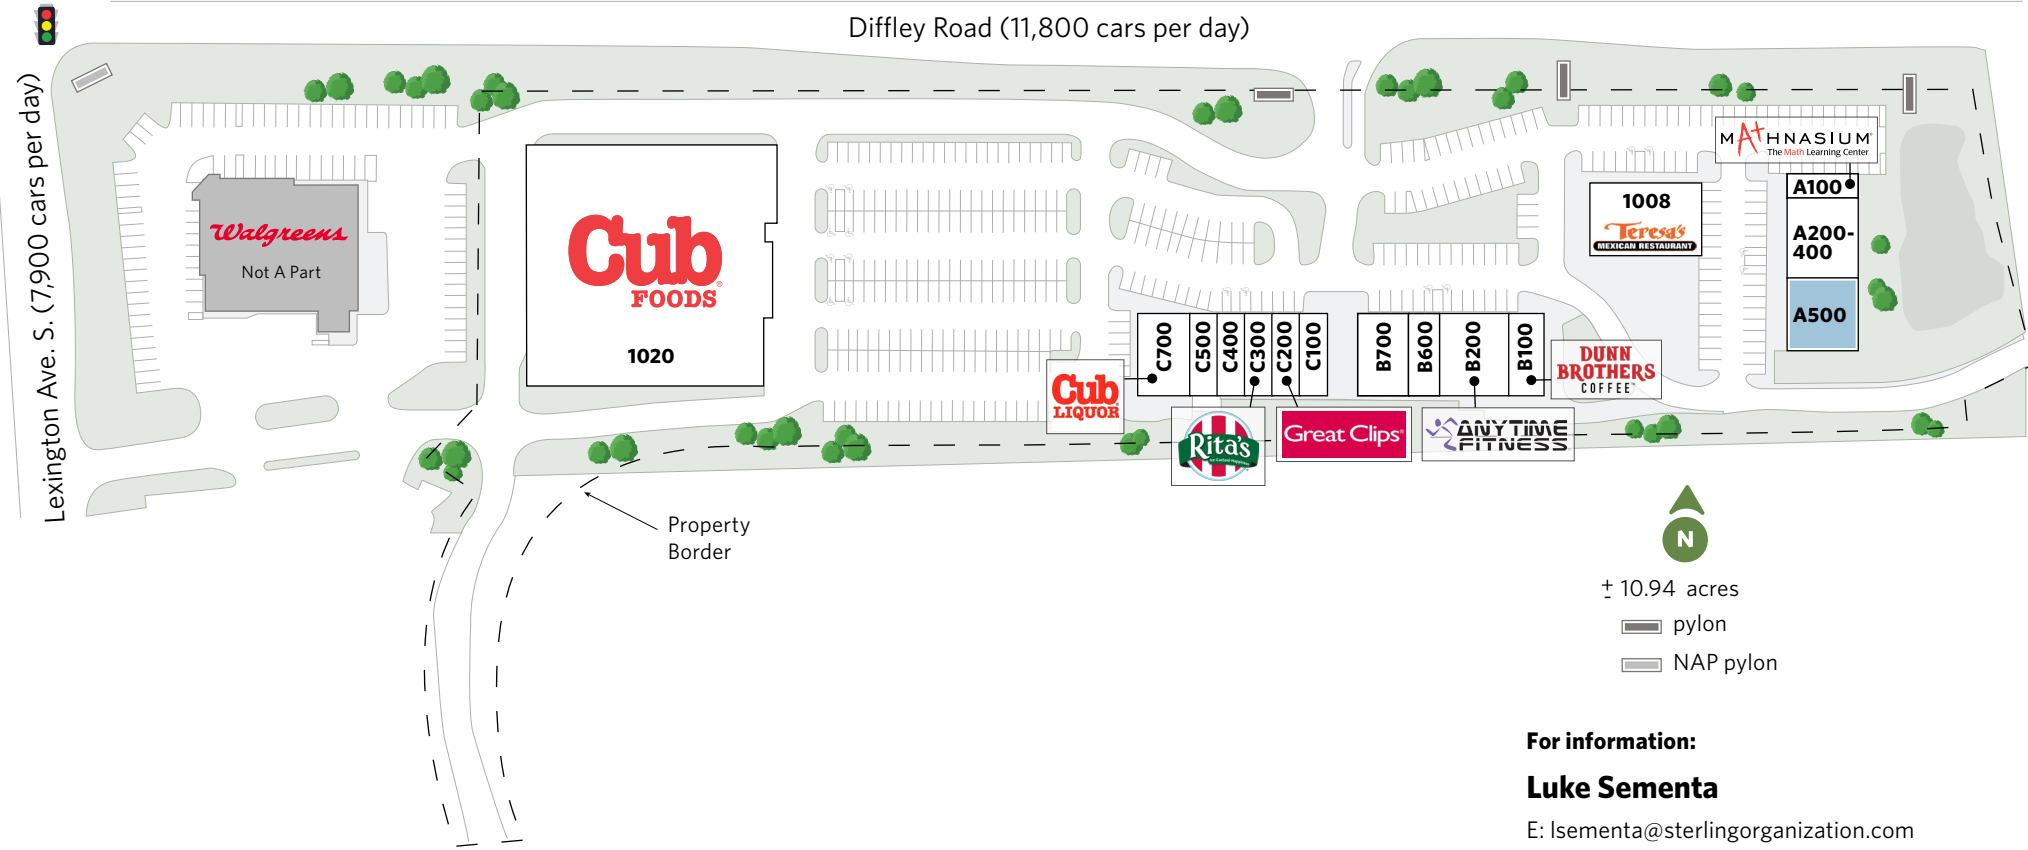

# DIFFLEY MARKETPLACE

1004-1020 Diffley Rd., Eagan, MN 55123

For information:

**Luke Sementa**

E: lsementa@sterlingorganization.com

P: 855-505-7239

| UNIT | TENANT                        | SQ. FT. |
|------|-------------------------------|---------|
| 1020 | Cub Foods                     | 42,600  |
| C700 | Cub Liquors                   | 3,844   |
| C500 | Pawlished Pets Grooming Salon | 1,240   |
| C400 | Star Nails                    | 1,200   |

| UNIT | TENANT                   | SQ. FT. |
|------|--------------------------|---------|
| C300 | Rita's Italian Ice Cream | 1,113   |
| C200 | Great Clips              | 1,153   |
| C100 | Oryza Poke & Ramen       | 1,478   |
| B700 | Hope Breakfast Bar       | 3,000   |

| UNIT     | TENANT                     | SQ. FT. |
|----------|----------------------------|---------|
| B600     | ChiroWay                   | 1,030   |
| B200     | Anytime Fitness            | 4,120   |
| B100     | Dunn Brothers Coffee Eagan | 1,878   |
| A200-400 | Minnesota Orthodontics     | 4,245   |

| UNIT        | TENANT                      | SQ. FT.      |
|-------------|-----------------------------|--------------|
| A100        | Mathnasium                  | 1,200        |
| <b>A500</b> | <b>Available</b>            | <b>3,802</b> |
| 1008        | Teresa's Mexican Restaurant | 5,580        |