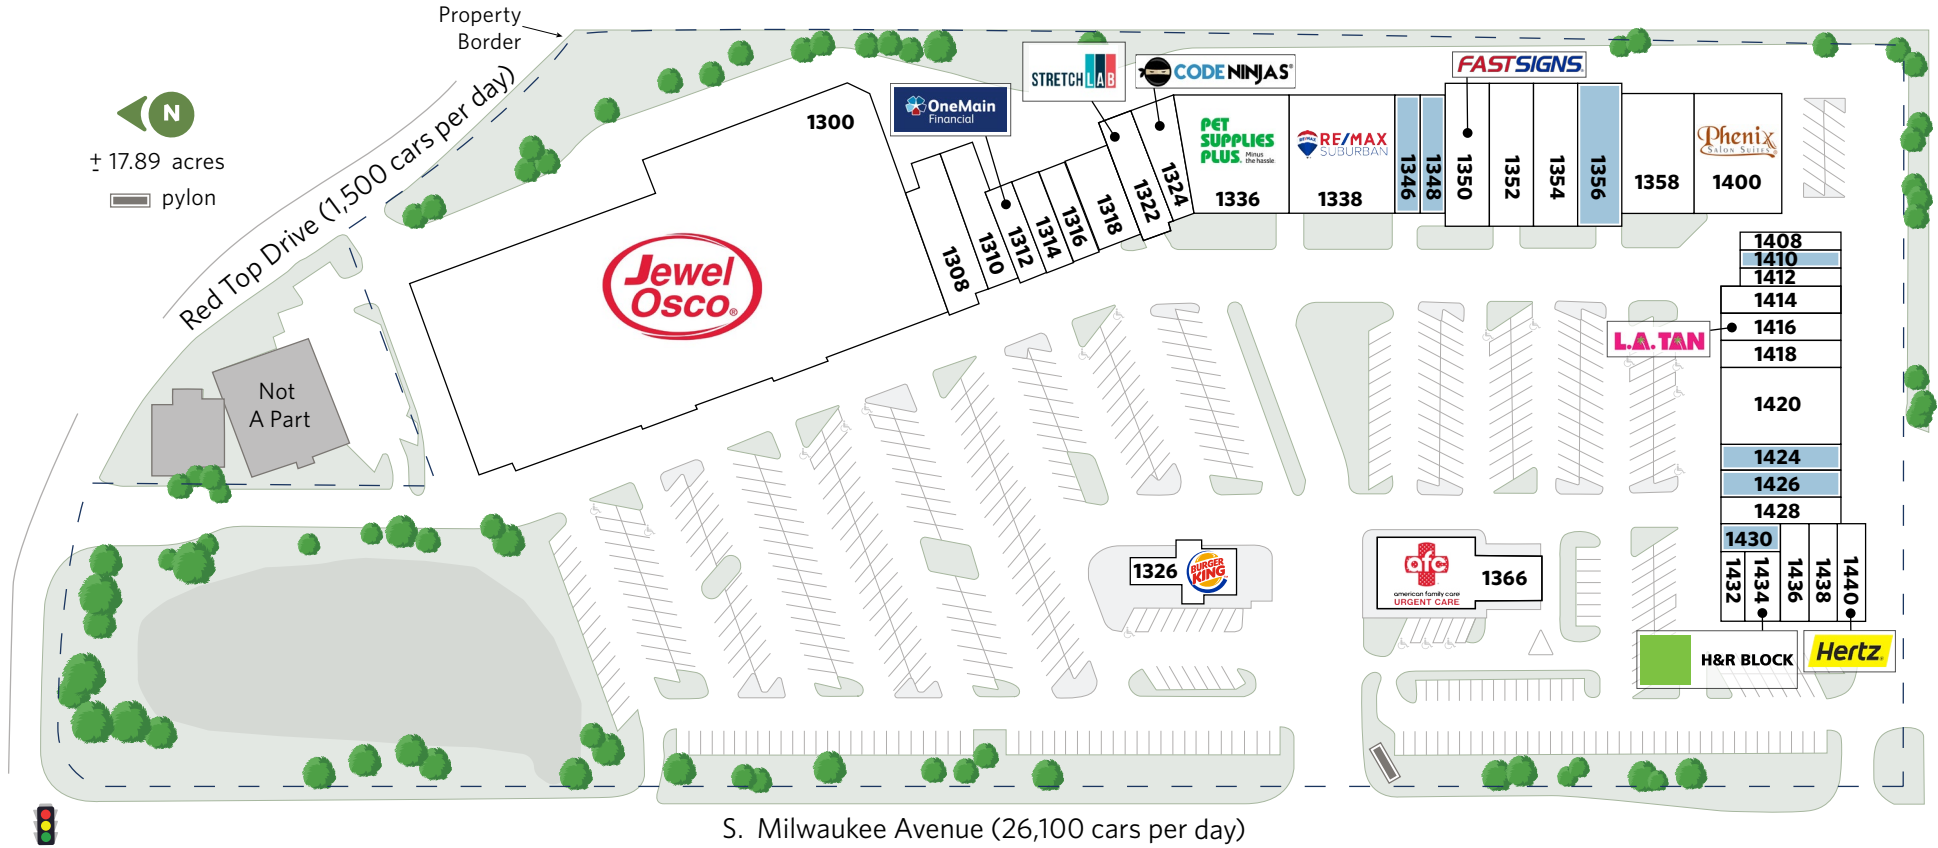

RED TOP PLAZA

1300-1440 S. Milwaukee Ave., Libertyville, IL 60048

For information: **Luke Sementa**

E: lsementa@sterlingorganization.com

P: 855-505-7239

UNIT	TENANT	SQ. FT.
1300	Jewel-Osco	66,844
1308	Vision Care	2,760
1310	Massage Motu & Chiropractic	3,000
1312	OneMain Financial	1,200
1314	Warhammer	1,200
1316	Asurion Tech Repair & Solutions	1,200
1318	Hunan Palace	2,400
1322	StretchLab	1,600
1324	Code Ninjas	2,736
1336	Pet Supplies Plus	6,400

UNIT	TENANT	SQ. FT.
1338	RE/MAX Suburban	6,400
1346	Available	1,600
1348	Available	1,600
1350	Fast Signs	2,500
1352	Athletico Physical Therapy	2,500
1354	Ki Martial Arts	2,500
1356	Available	2,500
1358	Foss Swim School	5,205
1400	Phenix Salon Suites	7,595
1408	Nails First	1,200

UNIT	TENANT	SQ. FT.
1410	Available	1,200
1412	Mandu	1,200
1414	Studio Elevate Fit	1,600
1416	L.A. Tan	1,600
1418	Great Lakes Dental	1,600
1420	Plato's Closet	3,200
1424	Available	1,600
1426	Available	1,600
1428	La Mera Mera Taqueria	1,600
1430	Available	800

UNIT	TENANT	SQ. FT.
1432	Tide Dry Cleaners	800
1434	H&R Block	1,200
1436	Lou Malnati's Pizzeria	1,300
1438	Max's Dawg House	1,300
1440	Hertz	1,300
1326	Burger King	3,000
1366	AFC Urgent Care (Coming Soon)	4,000

Total Square Feet: 151,840