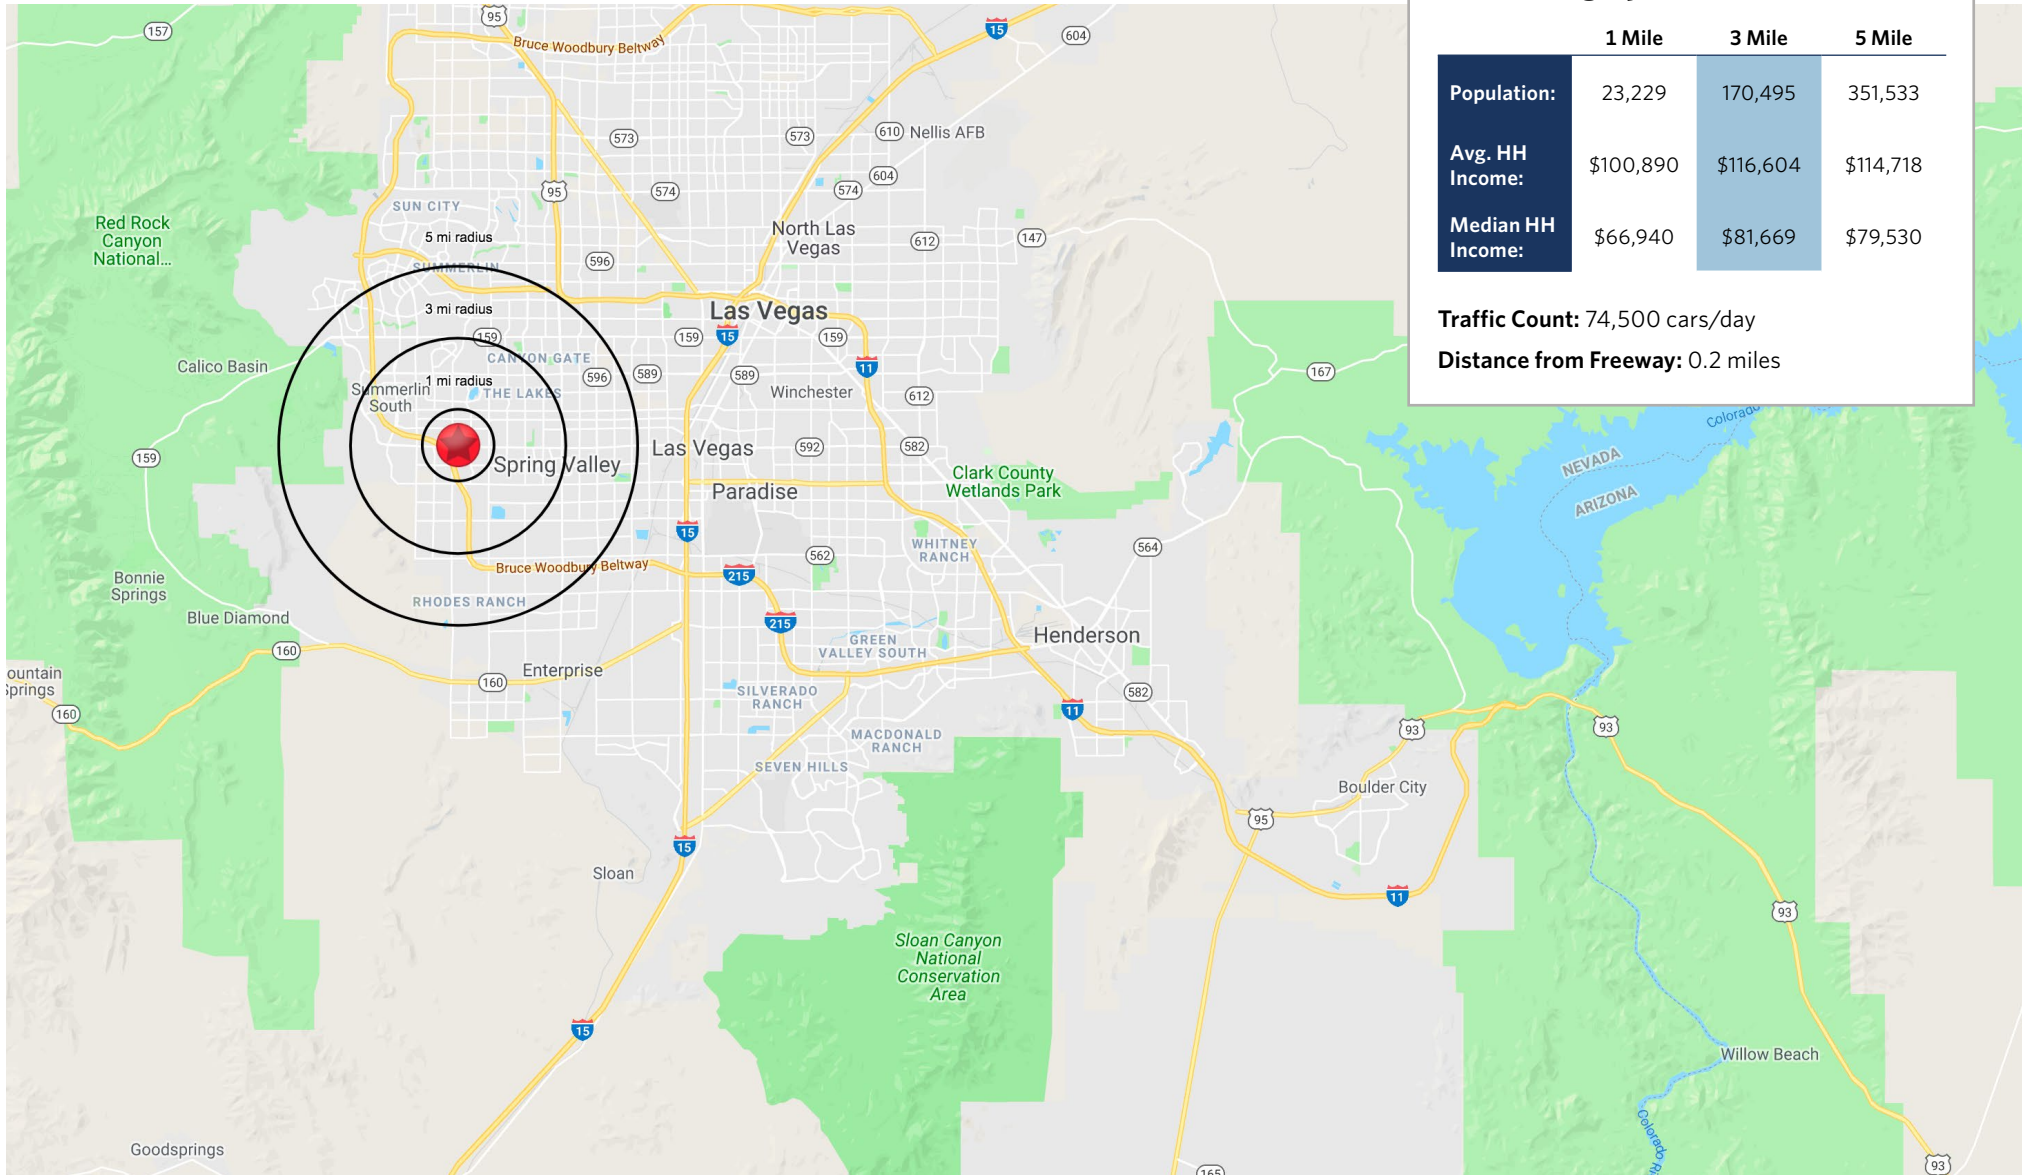

SOUTH SUMMERLIN MARKETPLACE

9320-9360 W. Flamingo Road, Las Vegas, NV 89147