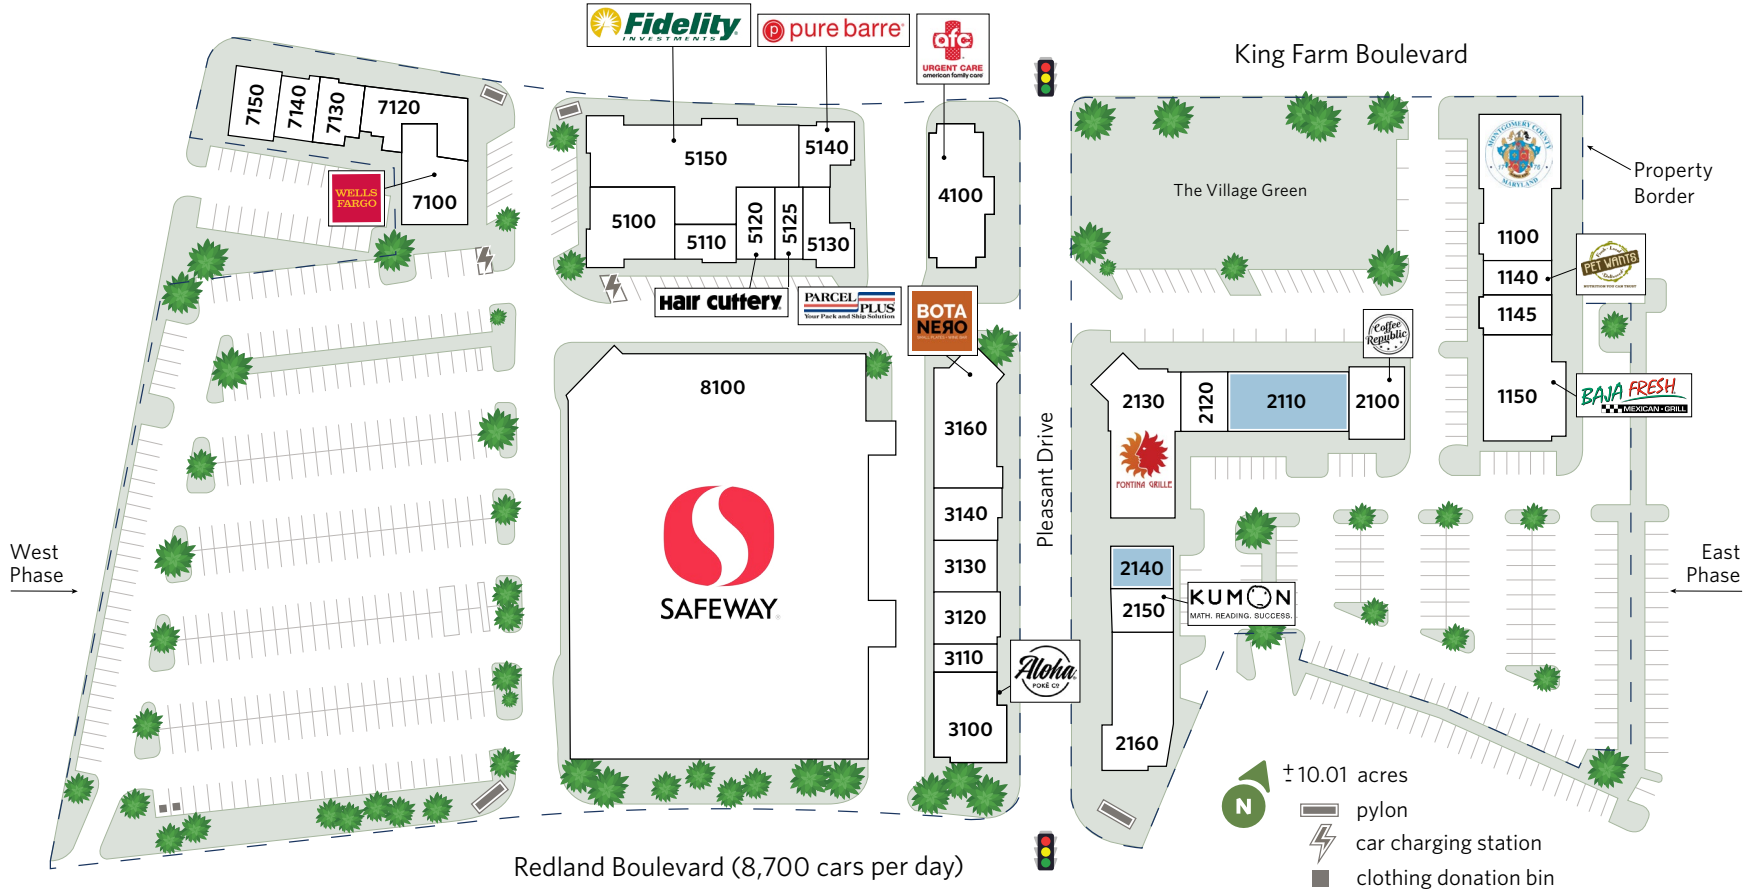

KING FARM VILLAGE CENTER

302-404 King Farm Blvd., Rockville, MD 20850

For information:

Kyle Irwin

E: kirwin@sterlingorganization.com
P: 855-384-6474

Redland Boulevard (8,700 cars per day)

UNIT	TENANT	SQ. FT.	UNIT	TENANT	SQ. FT.	UNIT	TENANT	SQ. FT.	UNIT	TENANT	SQ. FT.
1100	Montgomery County Liquors	4,010	2140	Available	1,226	3160	Botanero	3,308	5150	Fidelity Investments	6,091
1140	Pet Wants	1,062	2150	Kumon	1,500	4100	AFC Urgent Care	3,182	7100	Wells Fargo	2,467
1145	Fruit N Boba Tea	1,004	2160	State of the Art Dental Group	3,693	5100	King Farm Beer & Wine Market	3,632	7120	Alloy Personal Training (Coming Soon)	2,194
1150	Baja Fresh Mexican Grill	3,112	3100	Aloha Poke	1,864	5110	King Farm Cleaners	992	7130	Don Chicken	1,336
2100	Coffee Republic	1,465	3110	CPR Cell Phone Repair	850	5120	Hair Cuttery	1,304	7140	Healing Hands PREP	1,040
2110	Available	3,473	3120	Ming Chinese Restaurant	1,000	5125	Parcel Plus	1,083	7150	Woolwinders A Knitting Salon	1,066
2120	L'or Hair	1,353	3130	The Spa K	1,670	5130	Nagoya Sushi	1,500	8100	Safeway	53,754
2130	Fontina Grille	4,414	3140	Kicks Karate	1,902	5140	Pure Barre	1,599			

Total Square Feet: 118,146