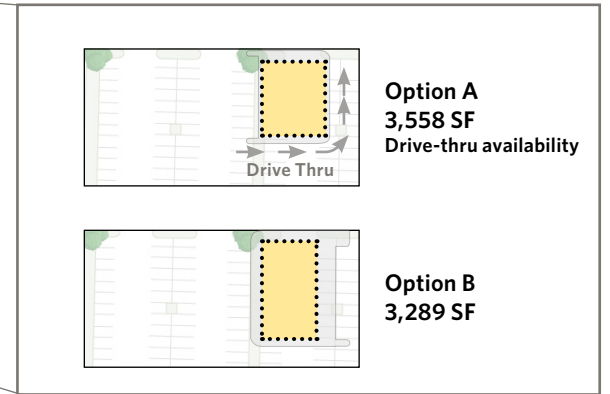

UNIT	TENANT	SQ. FT.
1	Best Buy	47,006
2	Stop & Shop	69,215

**Total Square Feet: 116,221**

10.86 acres  
 N  
 pylon