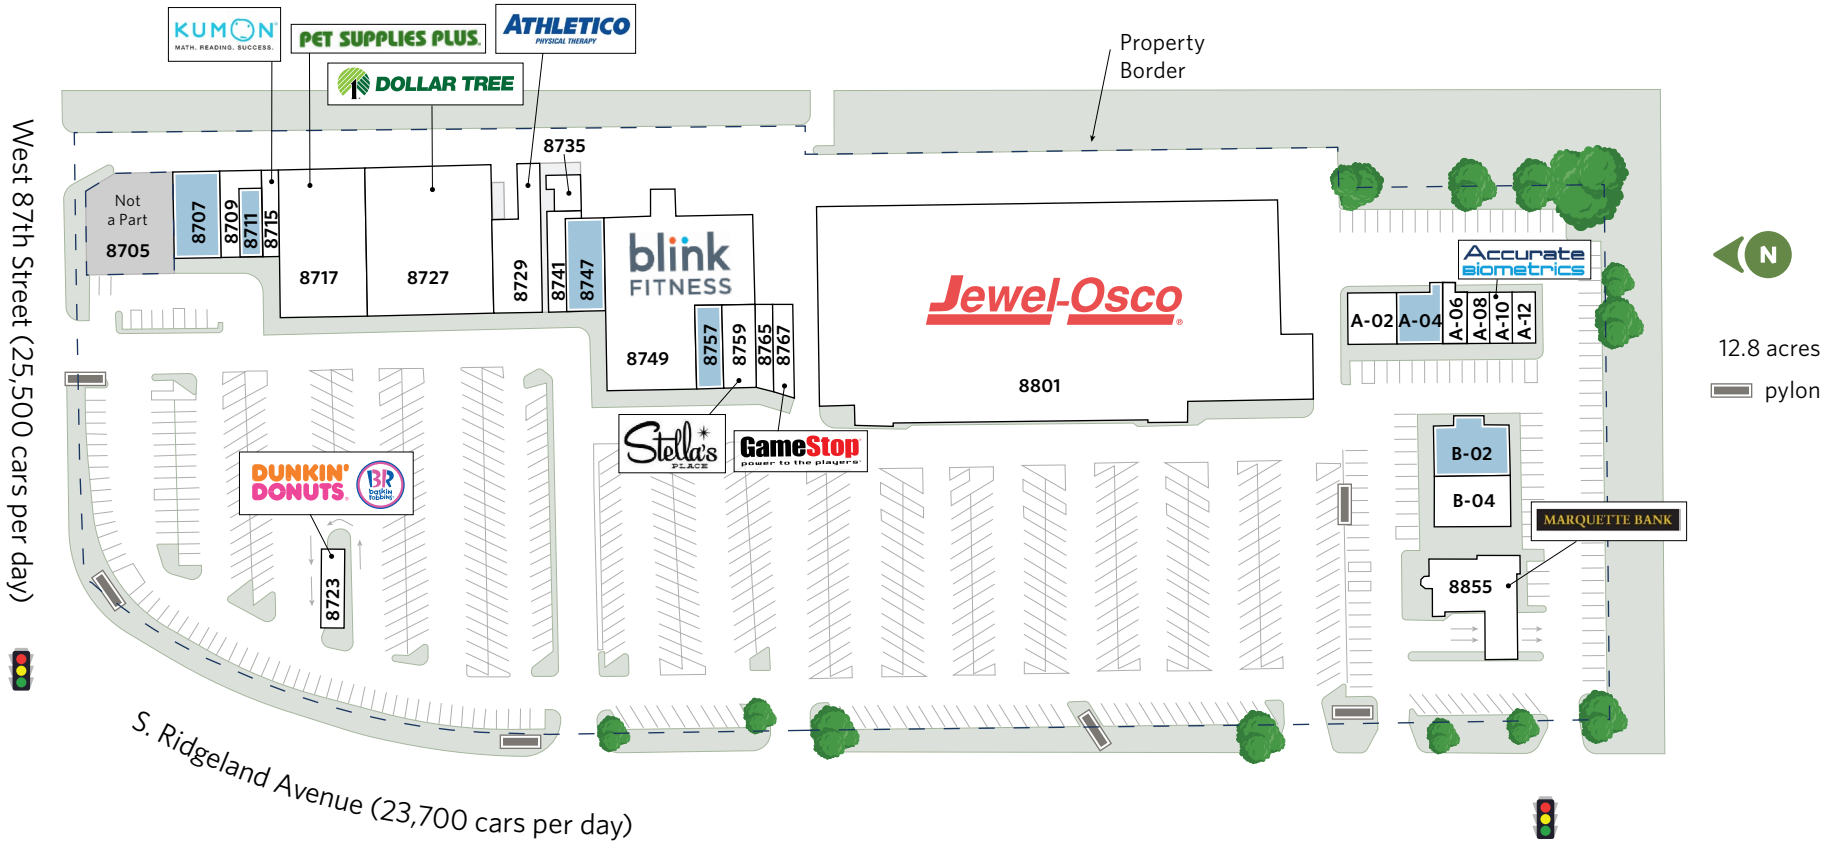

# STATE ROAD PLAZA

8707-8767, 8801, 8821-8841, 8855 S. Ridgeland Avenue, Oak Lawn, IL 60453

For information:

**Luke Sementa**

E: lsementa@sterlingorganization.com

P: 855-505-7239

UNIT	TENANT	SQ. FT.	UNIT	TENANT	SQ. FT.	UNIT	TENANT	SQ. FT.	UNIT	TENANT	SQ. FT.
A-02	China Wok	1,580	B-04	Family Dental Care	2,500	8715	Kumon	1,242	<b>8747</b>	<b>Available</b>	<b>2,230</b>
<b>A-04</b>	<b>Available</b>	<b>1,580</b>	8801	Jewel-Osco	64,684	8717	Pet Supplies Plus	8,400	8749	Blink Fitness	13,551
A-06	Illinois Safety	790	8855	Marquette Bank	7,256	8723	Dunkin Donuts	1,214	<b>8757</b>	<b>Available</b>	<b>1,514</b>
A-08	Beverly's Dog Grooming	790	8705	Les Bros Restaurant (NAP)	-	8727	Dollar Tree	12,000	8759	Stella's Place	1,973
A-10	Accurate Biometrics	790	<b>8707</b>	<b>Available</b>	<b>2,450</b>	8729	Athletico	3,842	8765	State Road Tobacco	952
A-12	Mary's Salon	790	8709	OP Nail Salon	1,475	8735	Ridgeland Donuts	500	8767	GameStop	1,200
<b>B-02</b>	<b>Available</b>	<b>2,500</b>	<b>8711</b>	<b>Available</b>	<b>600</b>	8741	Ramallah Jewelry	1,440	<b>Total Square Feet: 137,843</b>		