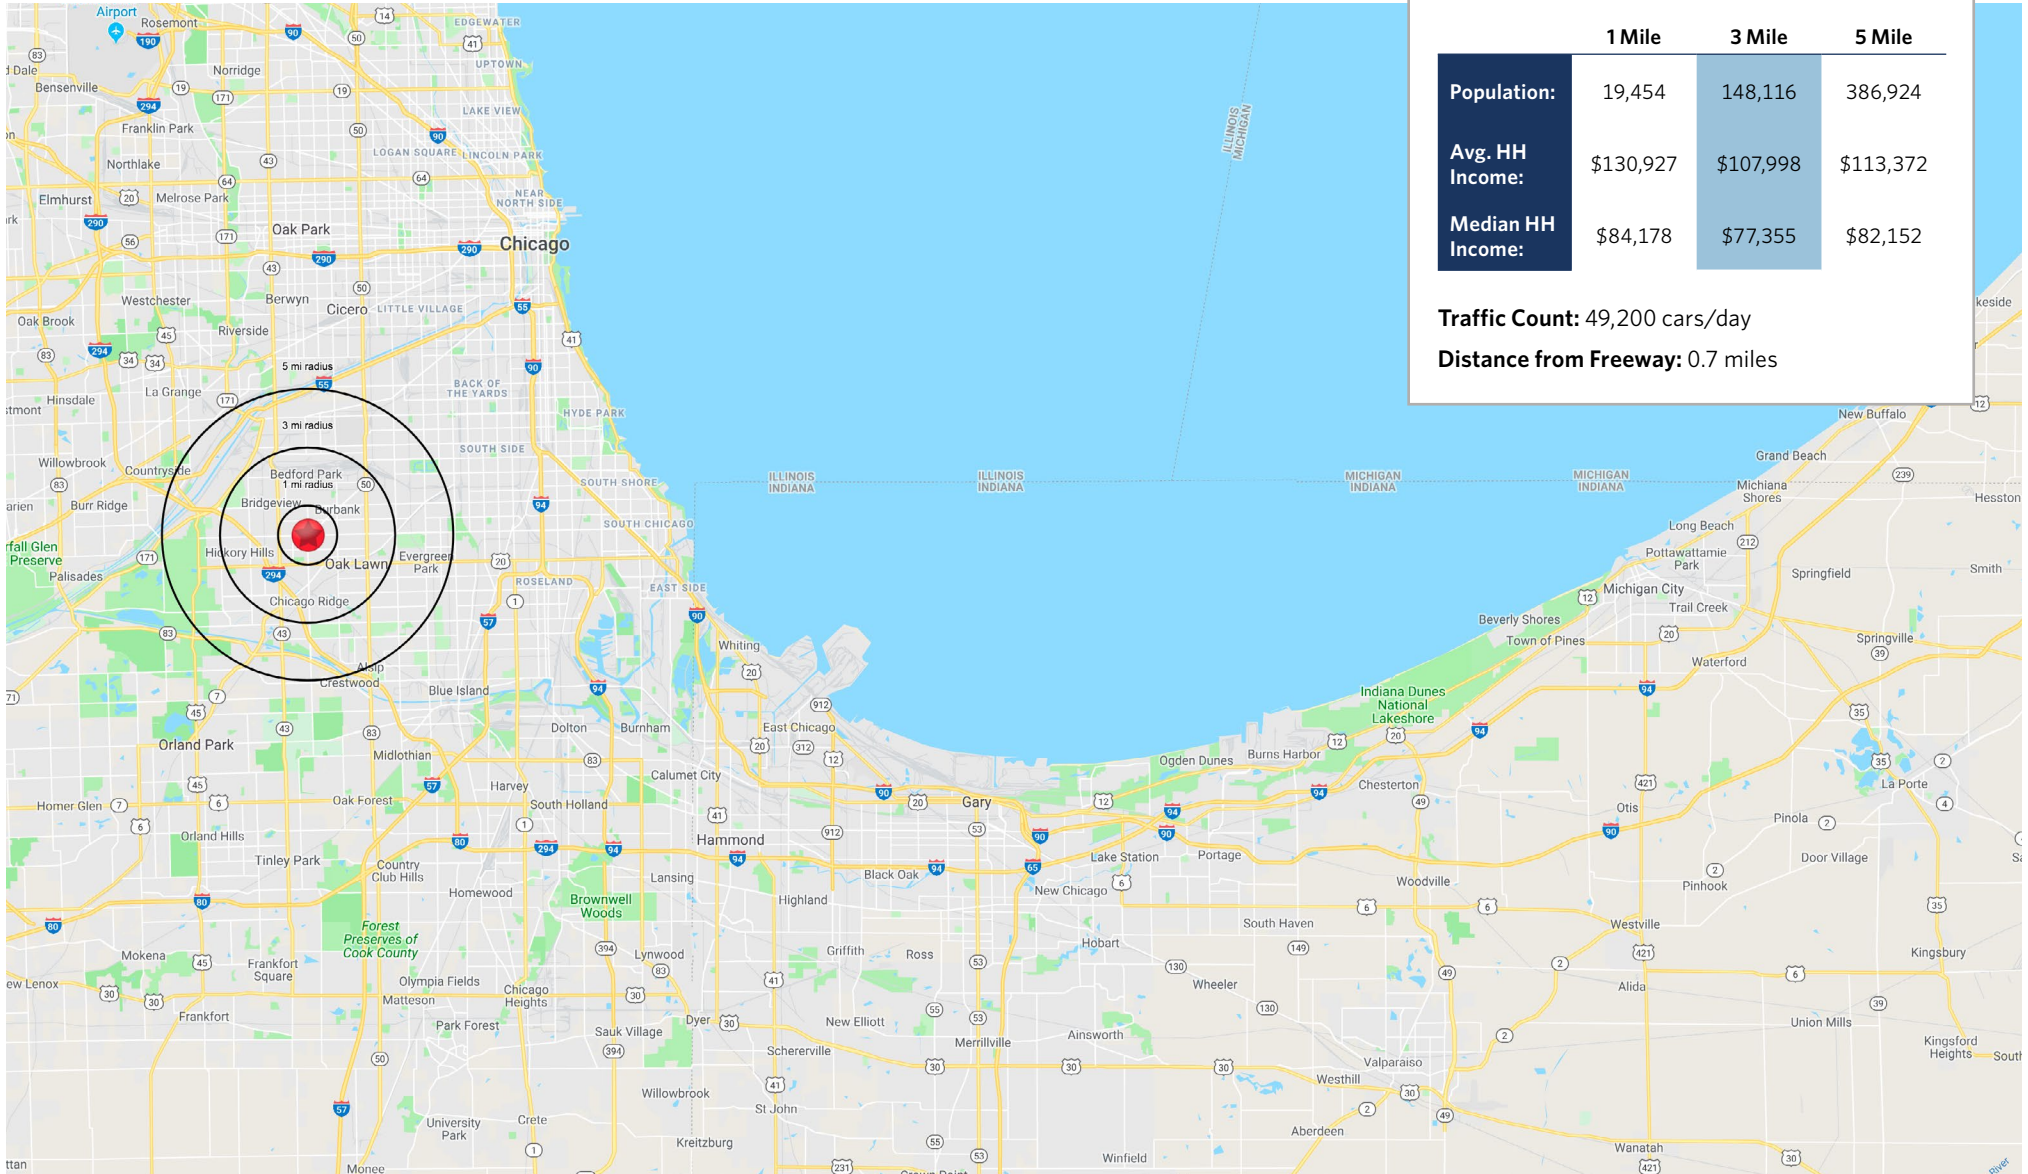

E: lsementa@sterlingorganization.com

P: 855-505-7239

UNIT	TENANT	SQ. FT.	UNIT	TENANT	SQ. FT.	UNIT	TENANT	SQ. FT.	UNIT	TENANT	SQ. FT.
A-02	China Wok	1,580	B-04	Family Dental Care	2,500	8715	Kumon	1,242	8747	Available	2,230
A-04	Available	1,580	8801	Jewel-Osco	64,684	8717	Pet Supplies Plus	8,400	8749	Blink Fitness	13,551
A-06	Illinois Safety	790	8855	Marquette Bank	7,256	8723	Dunkin Donuts	1,214	8757	Available	1,514
A-08	Beverly's Dog Grooming	790	8705	Les Bros Restaurant (NAP)	-	8727	Dollar Tree	12,000	8759	Stella's Place	1,973
A-10	Accurate Biometrics	790	8707	Available	2,450	8729	Athletico	3,842	8765	State Road Tobacco	952
A-12	Mary's Salon	790	8709	OP Nail Salon	1,475	8735	Ridgeland Donuts	500	8767	GameStop	1,200
B-02	Available	2,500	8711	Available	600	8741	Ramallah Jewelry	1,440	Total Square Feet: 137,843		

STATE ROAD PLAZA

8707-8767, 8801, 8821-8841, 8855 S. Ridgeland Avenue, Oak Lawn, IL 60453

Site Demographics (2024)

	1 Mile	3 Mile	5 Mile
Population:	19,454	148,116	386,924
Avg. HH Income:	\$130,927	\$107,998	\$113,372
Median HH Income:	\$84,178	\$77,355	\$82,152

Traffic Count: 49,200 cars/day

Distance from Freeway: 0.7 miles

STATE ROAD PLAZA

8707-8767, 8801, 8821-8841, 8855 S. Ridgeland Avenue, Oak Lawn, IL 60453.