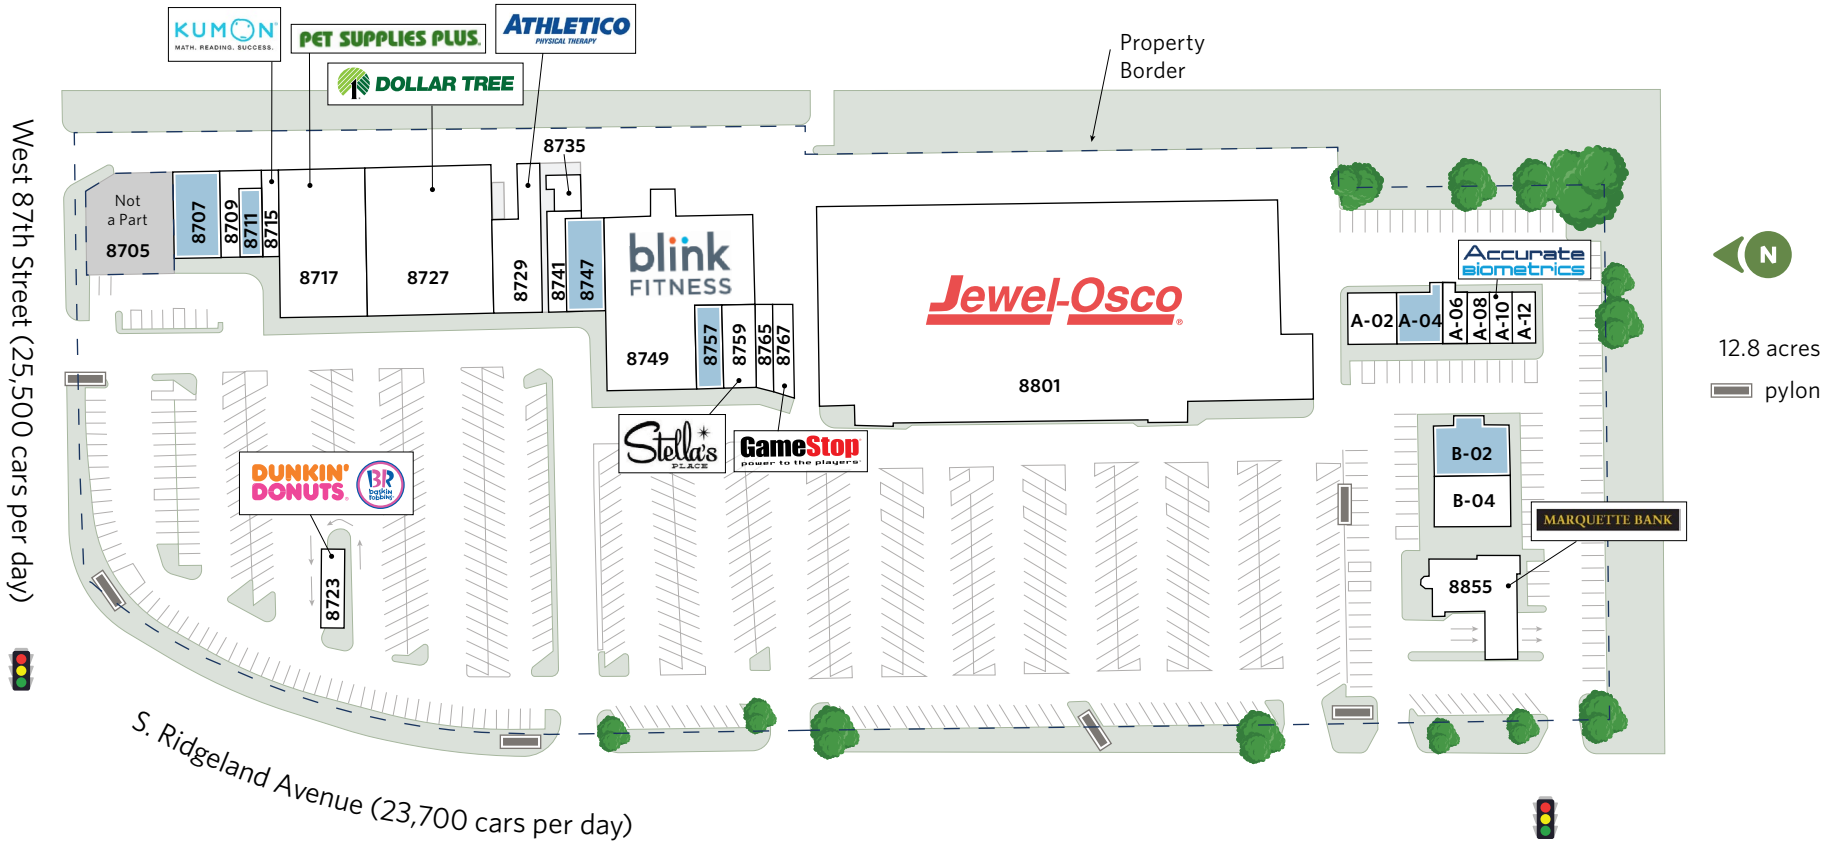

STATE ROAD PLAZA

8707-8767, 8801, 8821-8841, 8855 S. Ridgeland Avenue, Oak Lawn, IL 60453

CHICAGO, IL

STATE ROAD PLAZA

8707-8767, 8801, 8821-8841, 8855 S. Ridgeland Avenue, Oak Lawn, IL 60453

790 - 2,450 SF RETAIL SPACES AVAILABLE

E: lsementa@sterlingorganization.com

P: 855-505-7239

UNIT	TENANT	SQ. FT.	UNIT	TENANT	SQ. FT.	UNIT	TENANT	SQ. FT.	UNIT	TENANT	SQ. FT.
A-02	China Wok	1,580	B-04	Family Dental Care	2,500	8715	Kumon	1,242	8747	Available	2,230
A-04	Available	1,580	8801	Jewel-Osco	64,684	8717	Pet Supplies Plus	8,400	8749	Blink Fitness	13,551
A-06	Illinois Safety	790	8855	Marquette Bank	7,256	8723	Dunkin Donuts	1,214	8757	Available	1,514
A-08	Beverly's Dog Grooming	790	8705	Les Bros Restaurant (NAP)	-	8727	Dollar Tree	12,000	8759	Stella's Place	1,973
A-10	Accurate Biometrics	790	8707	Available	2,450	8729	Athletico	3,842	8765	State Road Tobacco	952
A-12	Mary's Salon	790	8709	OP Nail Salon	1,475	8735	Ridgeland Donuts	500	8767	GameStop	1,200
B-02	Available	2,500	8711	Available	600	8741	Ramallah Jewelry	1,440	Total Square Feet: 137,843		

STATE ROAD PLAZA

8707-8767, 8801, 8821-8841, 8855 S. Ridgeland Avenue, Oak Lawn, IL 60453

Site Demographics (2024)

	1 Mile	3 Mile	5 Mile
Population:	19,454	148,116	386,924
Avg. HH Income:	\$130,927	\$107,998	\$113,372
Median HH Income:	\$84,178	\$77,355	\$82,152

Traffic Count: 49,200 cars/day

Distance from Freeway: 0.7 miles

STATE ROAD PLAZA

8707-8767, 8801, 8821-8841, 8855 S. Ridgeland Avenue, Oak Lawn, IL 60453.