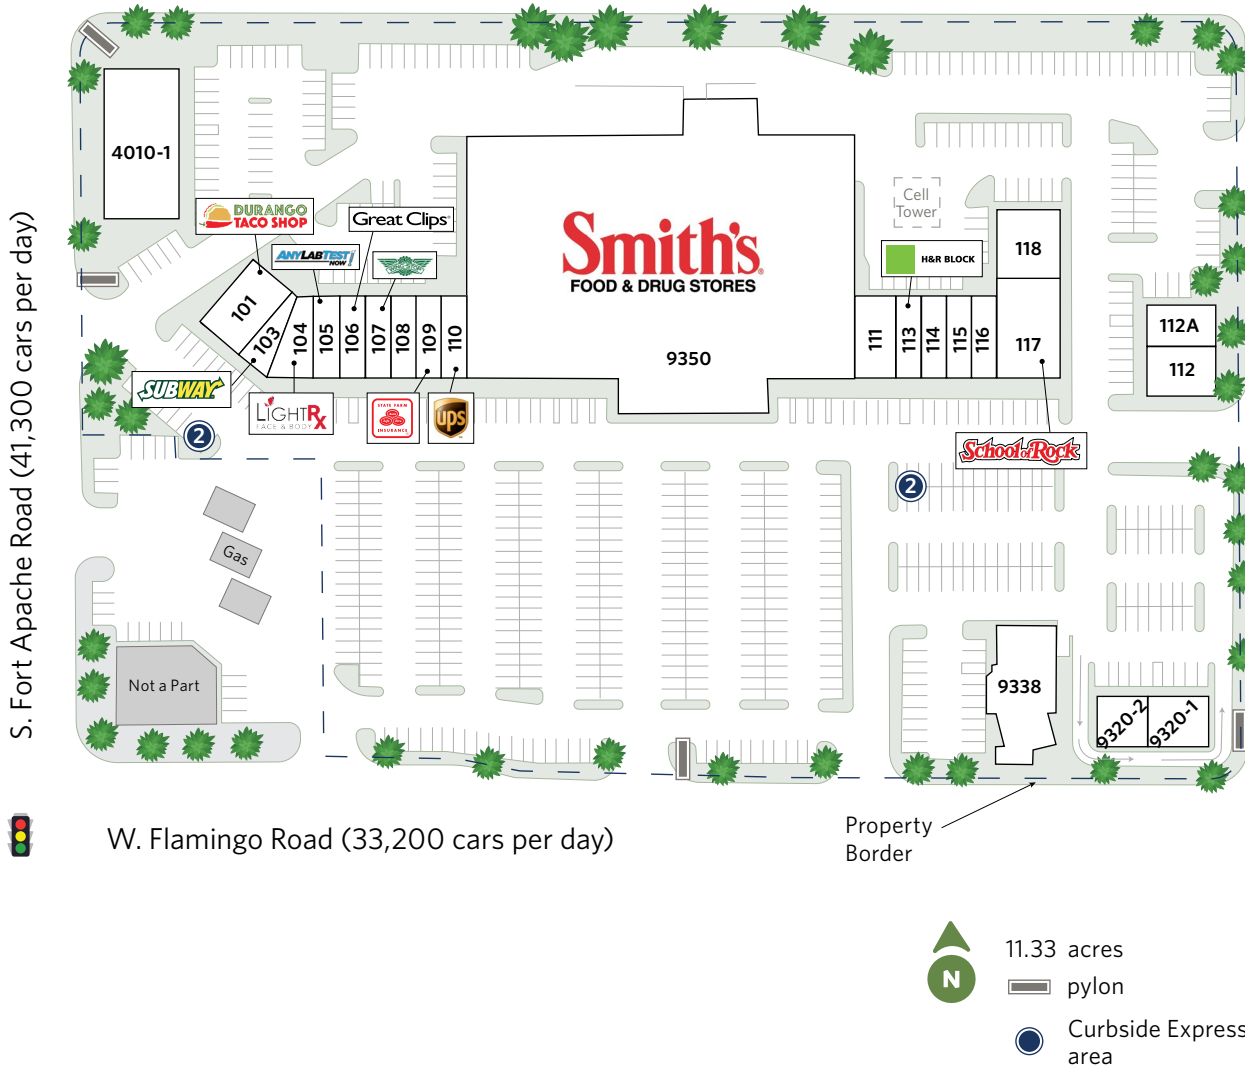

SOUTH SUMMERLIN MARKETPLACE

9320-9360 W. Flamingo Road, Las Vegas, NV 89147

STERLING
ORGANIZATION

For information: **Ivan Aguilera**

E: iaguilera@sterlingorganization.com

P: 855-647-0738

July 2024

□ LAS VEGAS, NV

SOUTH SUMMERLIN MARKETPLACE

9320-9360 W. Flamingo Road, Las Vegas, NV 89147

SOUTH SUMMERLIN MARKETPLACE

9320-9360 W. Flamingo Road, Las Vegas, NV 89147

W. Saddle Avenue

For information:

Ivan Aguilera

E: iaguilera@sterlingorganization.com

P: 855-647-0738

Old Flamingo Way

UNIT	TENANT	SQ. FT.
9320-1	One Nevada Credit Union	1,992
9320-2	Empanada Factory	1,560
101	Durango Taco Shop	2,578
103	Subway	1,095
104	Light Rx	1,619
105	Any Lab Test Now	1,307
106	Great Clips	1,307
107	Wingstop	1,307
108	Super Cleaners	1,307
109	State Farm Insurance	1,307
110	The UPS Store	1,307
111	KoBe Sushi Bar	2,047
112	Sienna Hills Dental	2,630
112A	Galla Chiropractic	1,317
113	H&R Block	1,307
114	China A Go Go	1,307
115	Paradise Nails & Spa	1,307
116	No. 1 Boba Tea	1,307
117	School of Rock	4,000
118	Nevada Fitness	2,767
9338	Shuck's Tavern	4,856
9350	Smith's	62,000
4010-1	Envogue Salon	7,200

Total Square Feet: 108,731

SOUTH SUMMERLIN MARKETPLACE

9320-9360 W. Flamingo Road, Las Vegas, NV 89147

SOUTH SUMMERLIN MARKETPLACE

9320-9360 W. Flamingo Road, Las Vegas, NV 89147