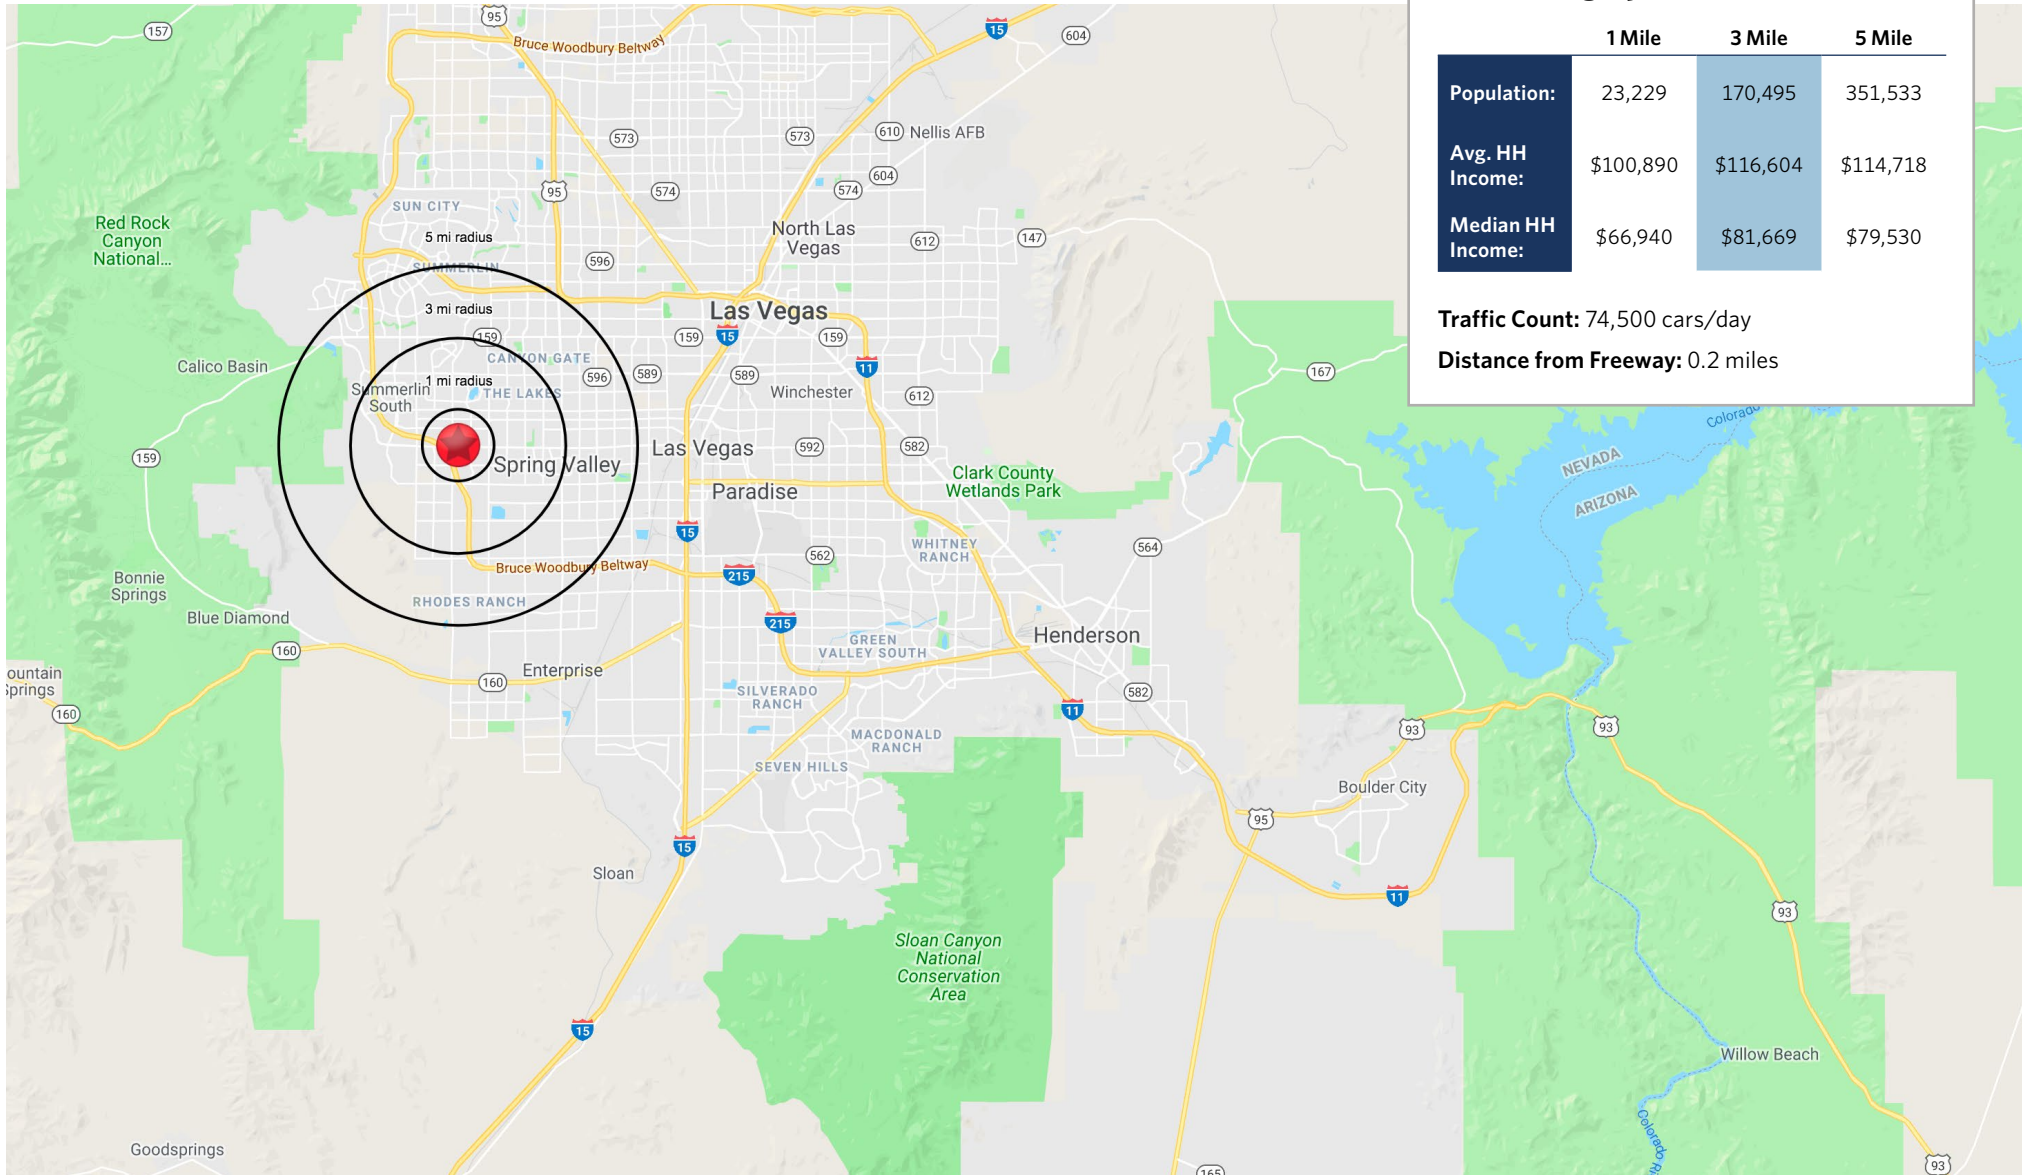

SOUTH SUMMERLIN MARKETPLACE

9320-9360 W. Flamingo Road, Las Vegas, NV 89147