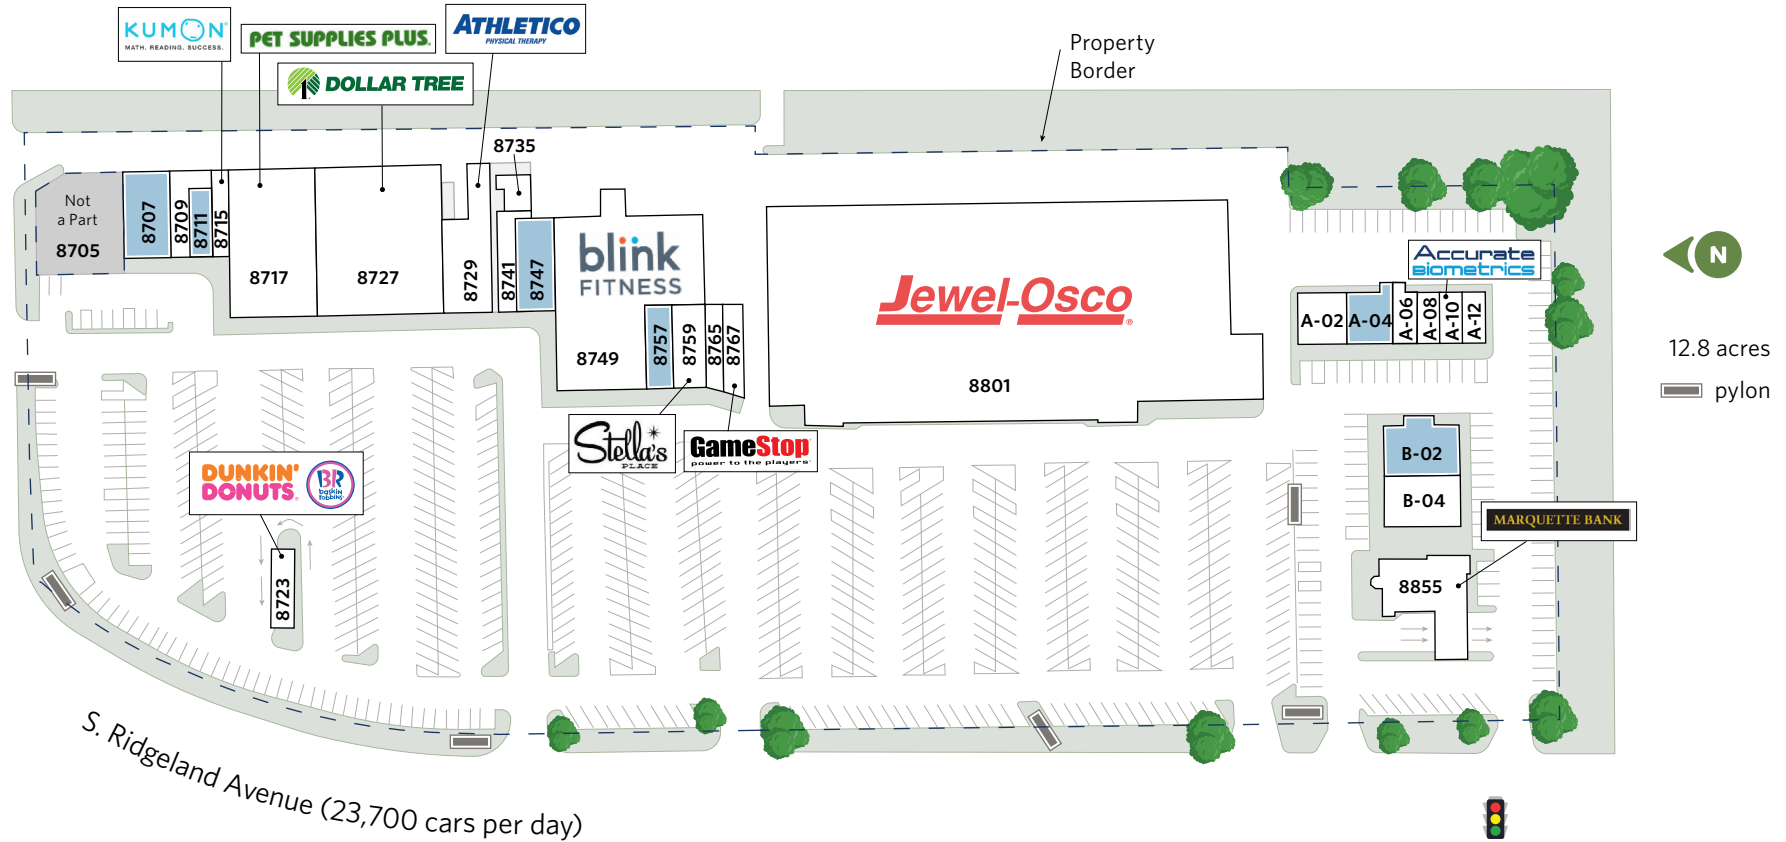

STATE ROAD PLAZA

8707-8767, 8801, 8821-8841, 8855 S. Ridgeland Avenue, Oak Lawn, IL 60453

For information:

Luke Sementa

E: lsementa@sterlingorganization.com

P: 855-505-7239

UNIT	TENANT	SQ. FT.	UNIT	TENANT	SQ. FT.	UNIT	TENANT	SQ. FT.	UNIT	TENANT	SQ. FT.
A-02	China Wok	1,580	B-04	Family Dental Care	2,500	8715	Kumon	1,242	8747	Available	2,230
A-04	Available	1,580	8801	Jewel-Osco	64,684	8717	Pet Supplies Plus	8,400	8749	Blink Fitness	13,551
A-06	Illinois Safety (Coming Soon)	790	8855	Marquette Bank	7,256	8723	Dunkin Donuts	1,214	8757	Available	1,514
A-08	Beverly's Dog Grooming	790	8705	Les Bros Restaurant (NAP)	-	8727	Dollar Tree	12,000	8759	Stella's Place	1,973
A-10	Accurate Biometrics	790	8707	Available	2,450	8729	Athletico	3,842	8765	State Road Tobacco	952
A-12	Mary's Salon	790	8709	OP Nail Salon	1,475	8735	Ridgeland Donuts	500	8767	GameStop	1,200
B-02	Available	2,500	8711	Available	600	8741	Ramallah Jewelry	1,440	Total Square Feet: 137,843		