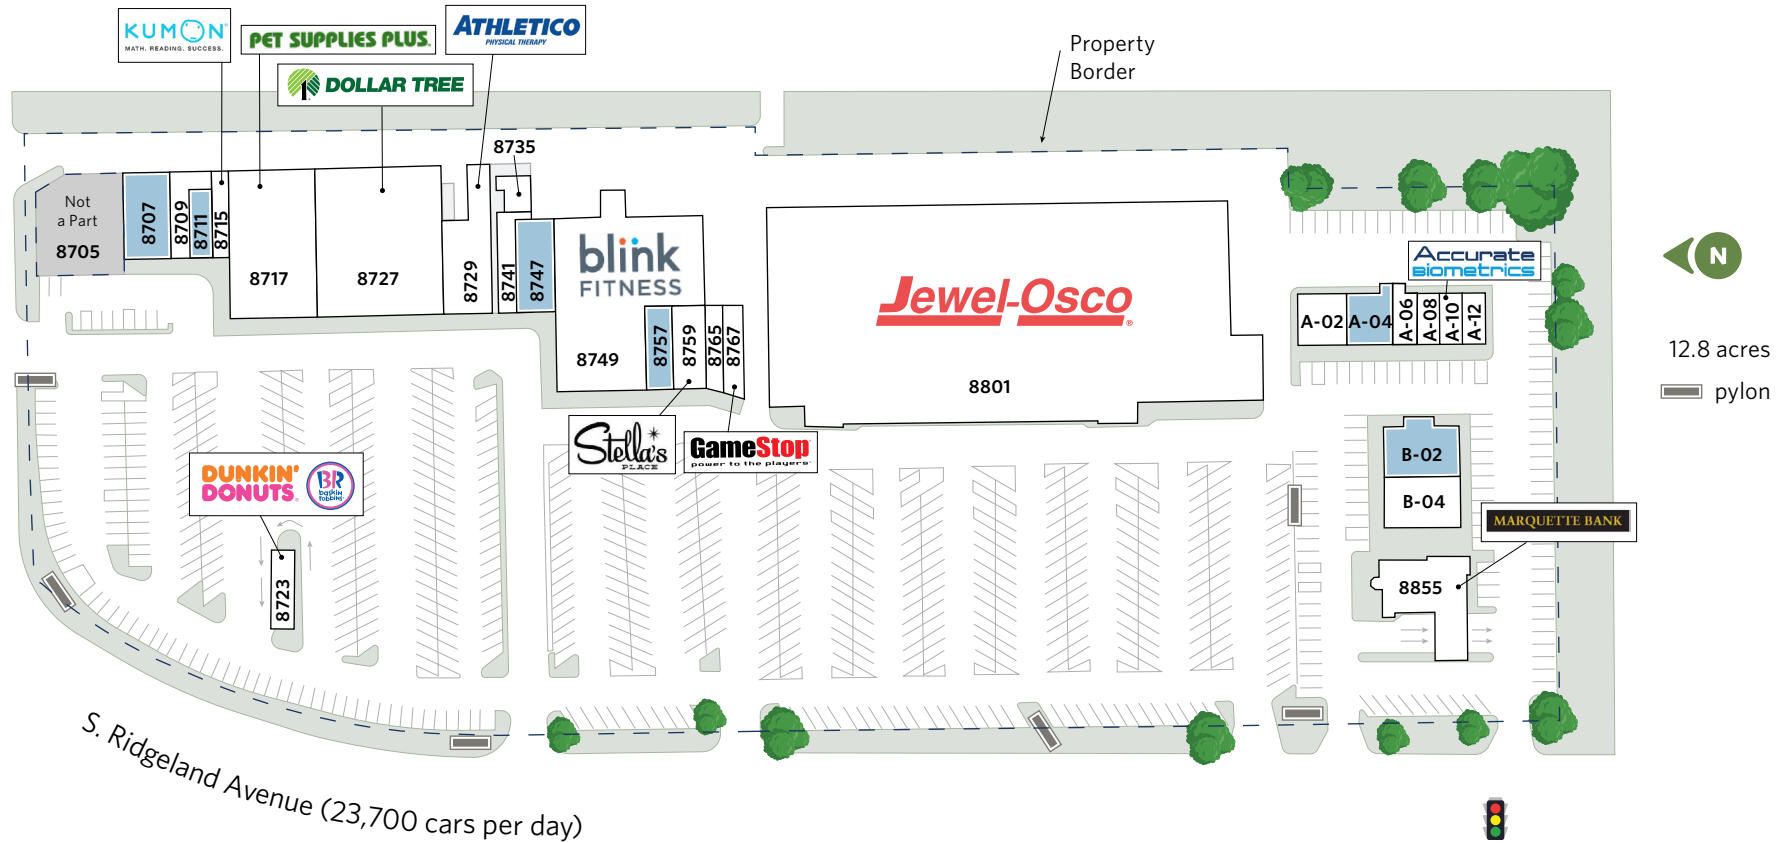

# STATE ROAD PLAZA

8707-8767, 8801, 8821-8841, 8855 S. Ridgeland Avenue, Oak Lawn, IL 60453

For information:

**Luke Sementa**

E: lsementa@sterlingorganization.com

P: 855-505-7239

UNIT	TENANT	SQ. FT.	UNIT	TENANT	SQ. FT.	UNIT	TENANT	SQ. FT.	UNIT	TENANT	SQ. FT.
A-02	China Wok	1,580	B-04	Family Dental Care	2,500	8715	Kumon	1,242	<b>8747</b>	<b>Available</b>	<b>2,230</b>
<b>A-04</b>	<b>Available</b>	<b>1,580</b>	8801	Jewel-Osco	64,684	8717	Pet Supplies Plus	8,400	8749	Blink Fitness	13,551
A-06	Illinois Safety (Coming Soon)	790	8855	Marquette Bank	7,256	8723	Dunkin Donuts	1,214	<b>8757</b>	<b>Available</b>	<b>1,514</b>
A-08	Beverly's Dog Grooming	790	8705	Les Bros Restaurant (NAP)	-	8727	Dollar Tree	12,000	8759	Stella's Place	1,973
A-10	Accurate Biometrics	790	<b>8707</b>	<b>Available</b>	<b>2,450</b>	8729	Athletico	3,842	8765	State Road Tobacco	952
A-12	Mary's Salon	790	8709	OP Nail Salon	1,475	8735	Ridgeland Donuts	500	8767	GameStop	1,200
<b>B-02</b>	<b>Available</b>	<b>2,500</b>	<b>8711</b>	<b>Available</b>	<b>600</b>	8741	Ramallah Jewelry	1,440	<b>Total Square Feet: 137,843</b>		

**Distance from Freeway:** 0.7 miles