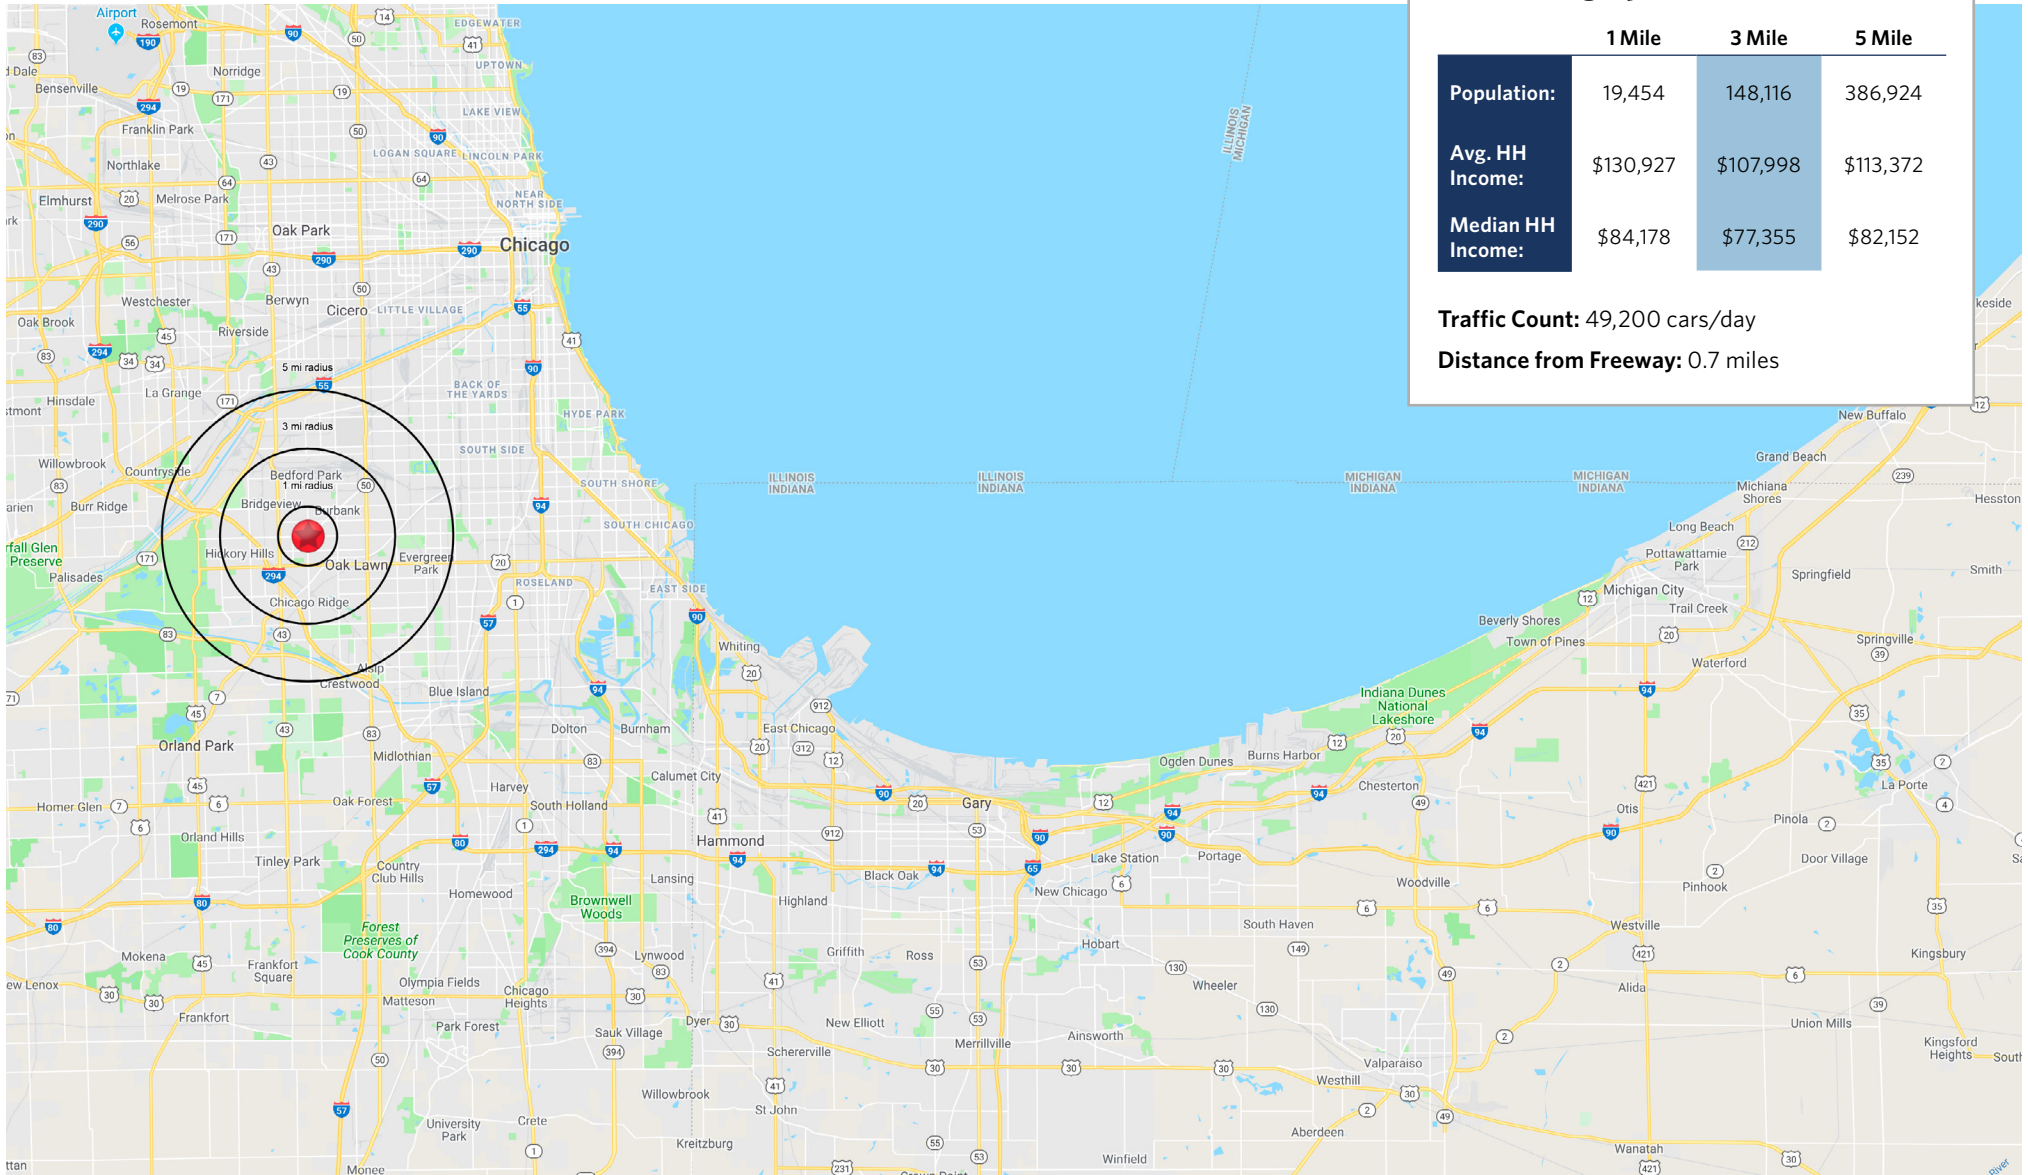

# STATE ROAD PLAZA

8707-8767, 8801, 8821-8841, 8855 S. Ridgeland Avenue, Oak Lawn, IL 60453

For information:

**Luke Sementa**

E: lsementa@sterlingorganization.com

P: 855-505-7239

UNIT	TENANT	SQ. FT.	UNIT	TENANT	SQ. FT.	UNIT	TENANT	SQ. FT.	UNIT	TENANT	SQ. FT.
A-02	China Wok	1,580	B-04	Family Dental Care	2,500	8715	Kumon	1,242	<b>8747</b>	<b>Available</b>	<b>2,230</b>
<b>A-04</b>	<b>Available</b>	<b>1,580</b>	8801	Jewel-Osco	64,684	8717	Pet Supplies Plus	8,400	8749	Blink Fitness	13,551
A-06	Illinois Safety (Coming Soon)	790	8855	Marquette Bank	7,256	8723	Dunkin Donuts	1,214	<b>8757</b>	<b>Available</b>	<b>1,514</b>
A-08	Beverly's Dog Grooming	790	8705	Les Bros Restaurant (NAP)	-	8727	Dollar Tree	12,000	8759	Stella's Place	1,973
A-10	Accurate Biometrics	790	<b>8707</b>	<b>Available</b>	<b>2,450</b>	8729	Athletico	3,842	8765	State Road Tobacco	952
A-12	Mary's Salon	790	8709	OP Nail Salon	1,475	8735	Ridgeland Donuts	500	8767	GameStop	1,200
<b>B-02</b>	<b>Available</b>	<b>2,500</b>	<b>8711</b>	<b>Available</b>	<b>600</b>	8741	Ramallah Jewelry	1,440	<b>Total Square Feet: 137,843</b>		

# STATE ROAD PLAZA

8707-8767, 8801, 8821-8841, 8855 S. Ridgeland Avenue, Oak Lawn, IL 60453

## Site Demographics (2024)

	1 Mile	3 Mile	5 Mile
<b>Population:</b>	19,454	148,116	386,924
<b>Avg. HH Income:</b>	\$130,927	\$107,998	\$113,372
<b>Median HH Income:</b>	\$84,178	\$77,355	\$82,152

**Traffic Count:** 49,200 cars/day

**Distance from Freeway:** 0.7 miles