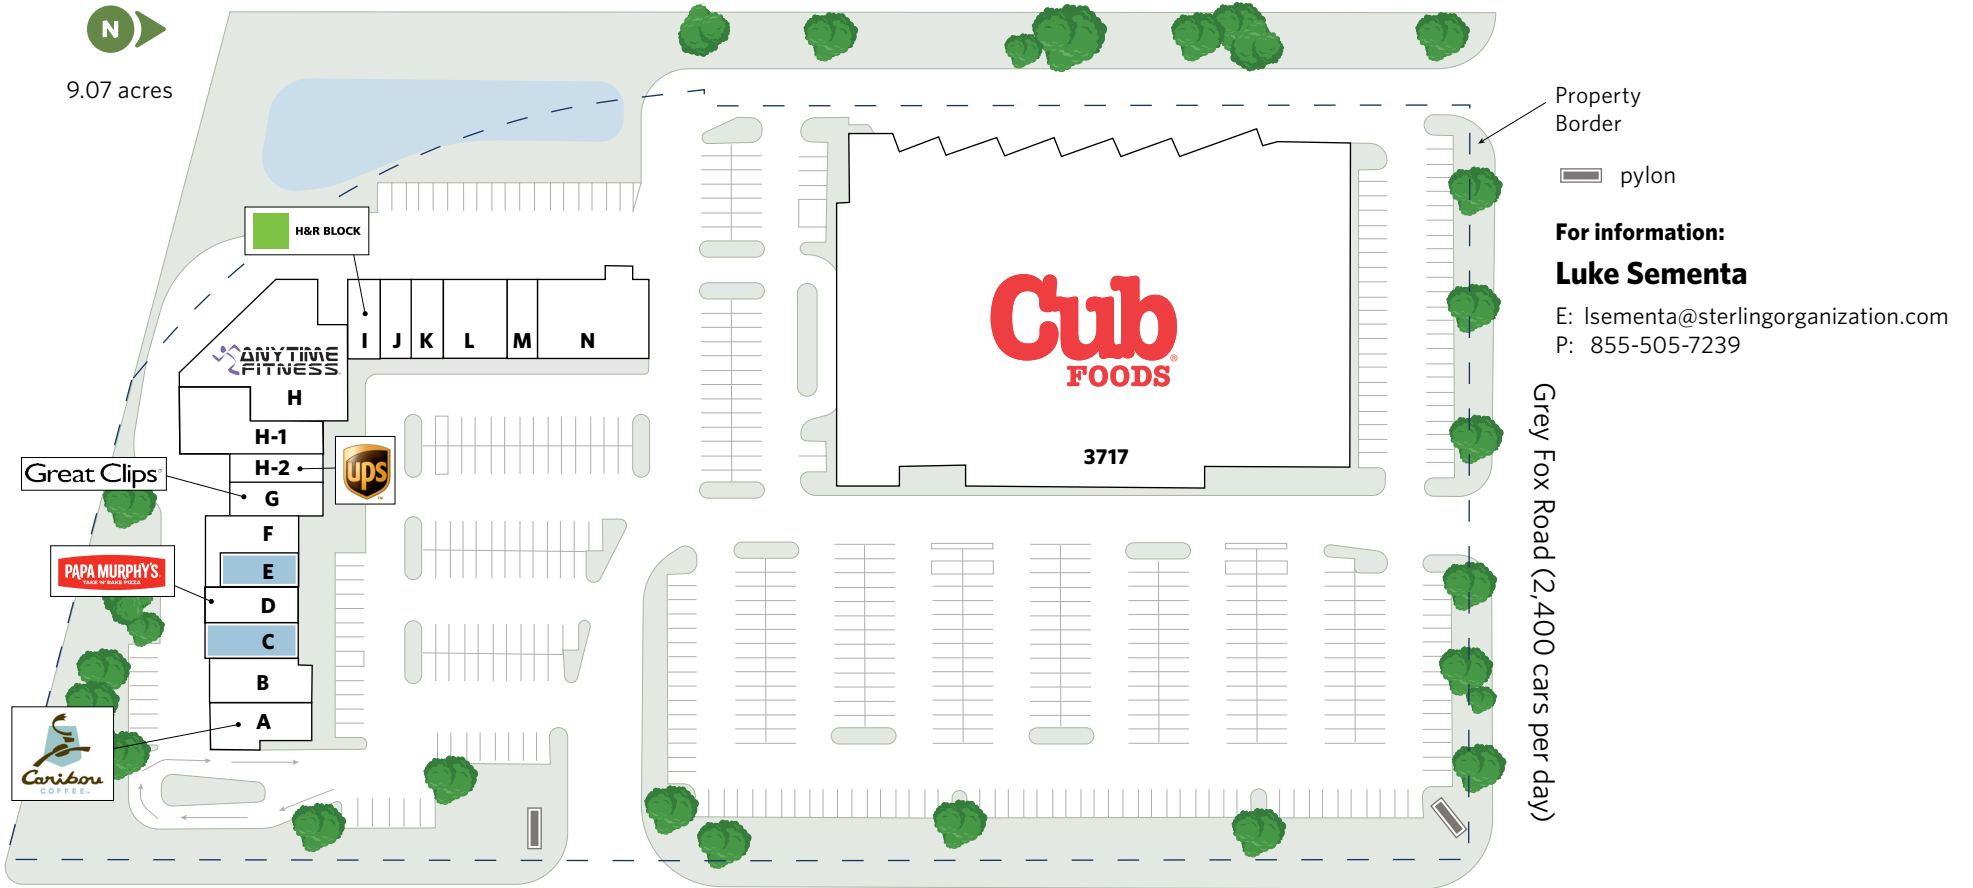

SHANNON SQUARE SHOPPES

3673-3717 Lexington Avenue, Arden Hills, MN 55126

Lexington Avenue North (12,000 cars per day)

UNIT	TENANT	SQ. FT.
3717	Cub Foods	68,442
A	Caribou Coffee	1,680
B	George's Shoes & Repair	1,644
C	Available	1,772
D	Papa Murphy's	1,260

UNIT	TENANT	SQ. FT.
E	Available	840
F	China Express	1,500
G	Great Clips	1,200
H-2	The UPS Store	1,200
H-1	Quick Floors	2,953

UNIT	TENANT	SQ. FT.
H	Anytime Fitness	5,647
I	H&R Block	1,000
J	Nails 3000	1,000
K	Tobacco Tree	850
L	Nutmeg Brewhouse	2,150

UNIT	TENANT	SQ. FT.
M	Clean 'N Press	1,000
N	Davanni's	3,500

Total Square Feet: 97,638