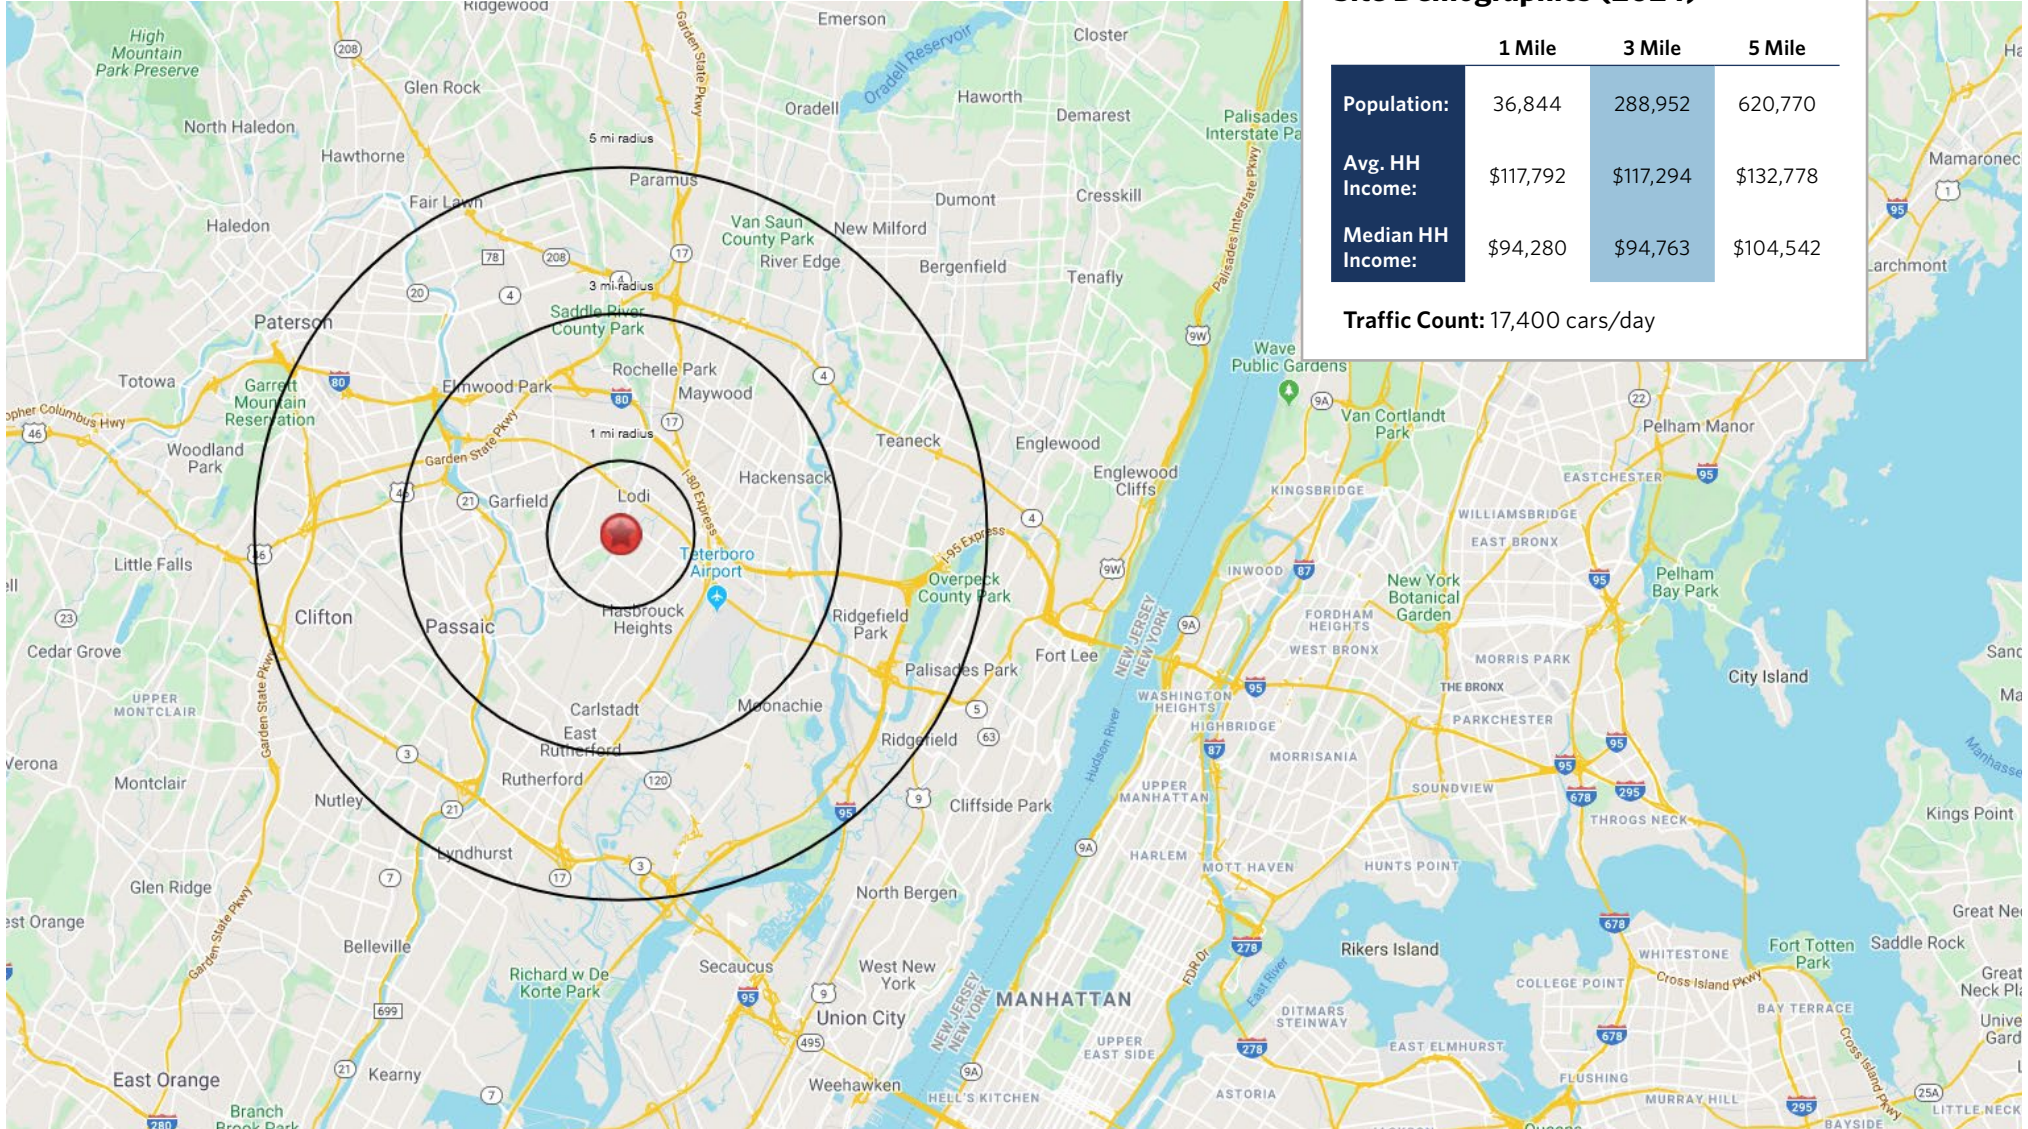

# LODI MARKETPLACE

2-4 Memorial Drive, Lodi, NJ 07644

# LODI MARKETPLACE

2-4 Memorial Drive, Lodi, NJ 07644

**Site Demographics (2024)**

	1 Mile	3 Mile	5 Mile
<b>Population:</b>	36,844	288,952	620,770
<b>Avg. HH Income:</b>	\$117,792	\$117,294	\$132,778
<b>Median HH Income:</b>	\$94,280	\$94,763	\$104,542
<b>Traffic Count: 17,400 cars/day</b>			