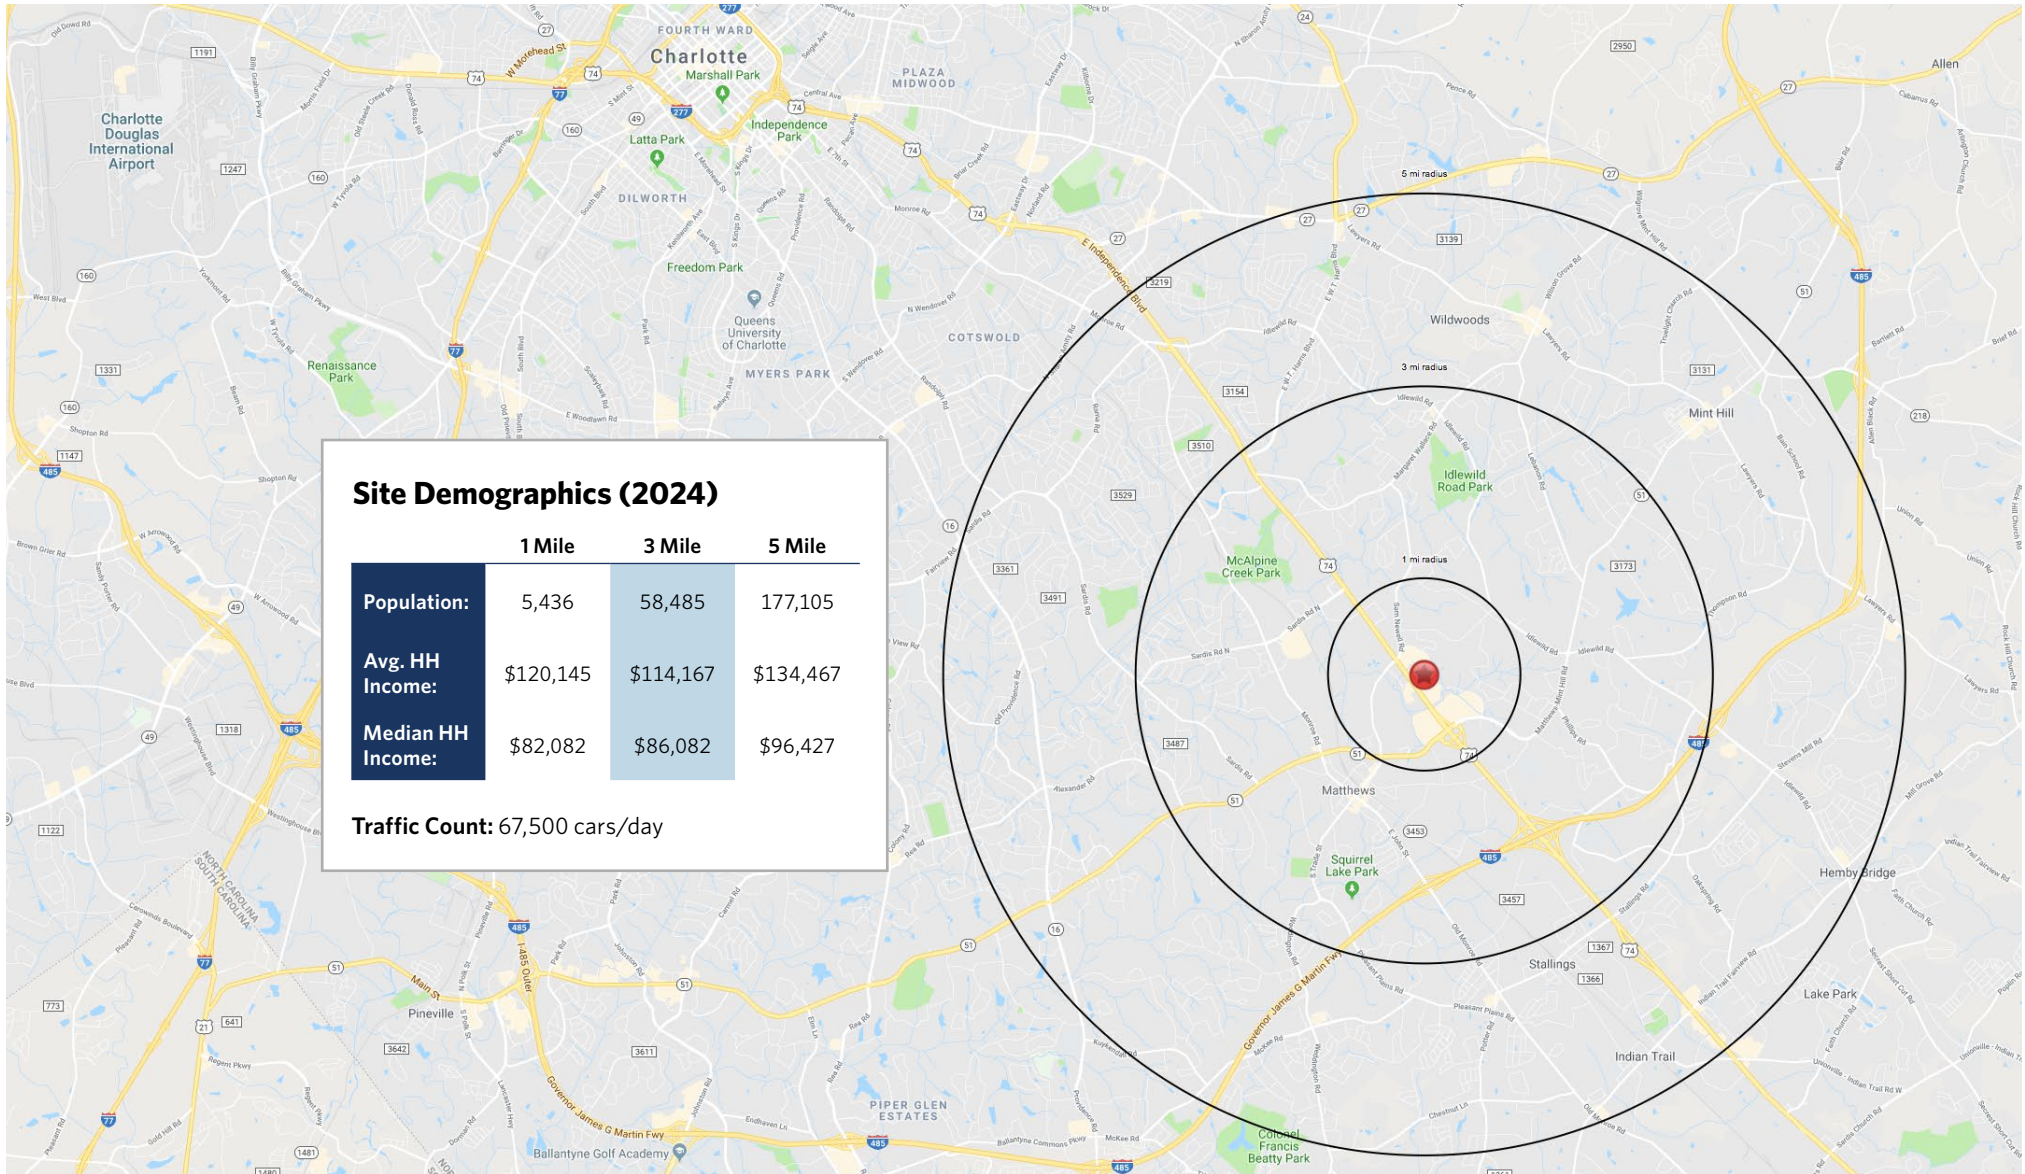

WINDSOR SQUARE

1814 Windsor Square Drive, Matthews, NC 28105