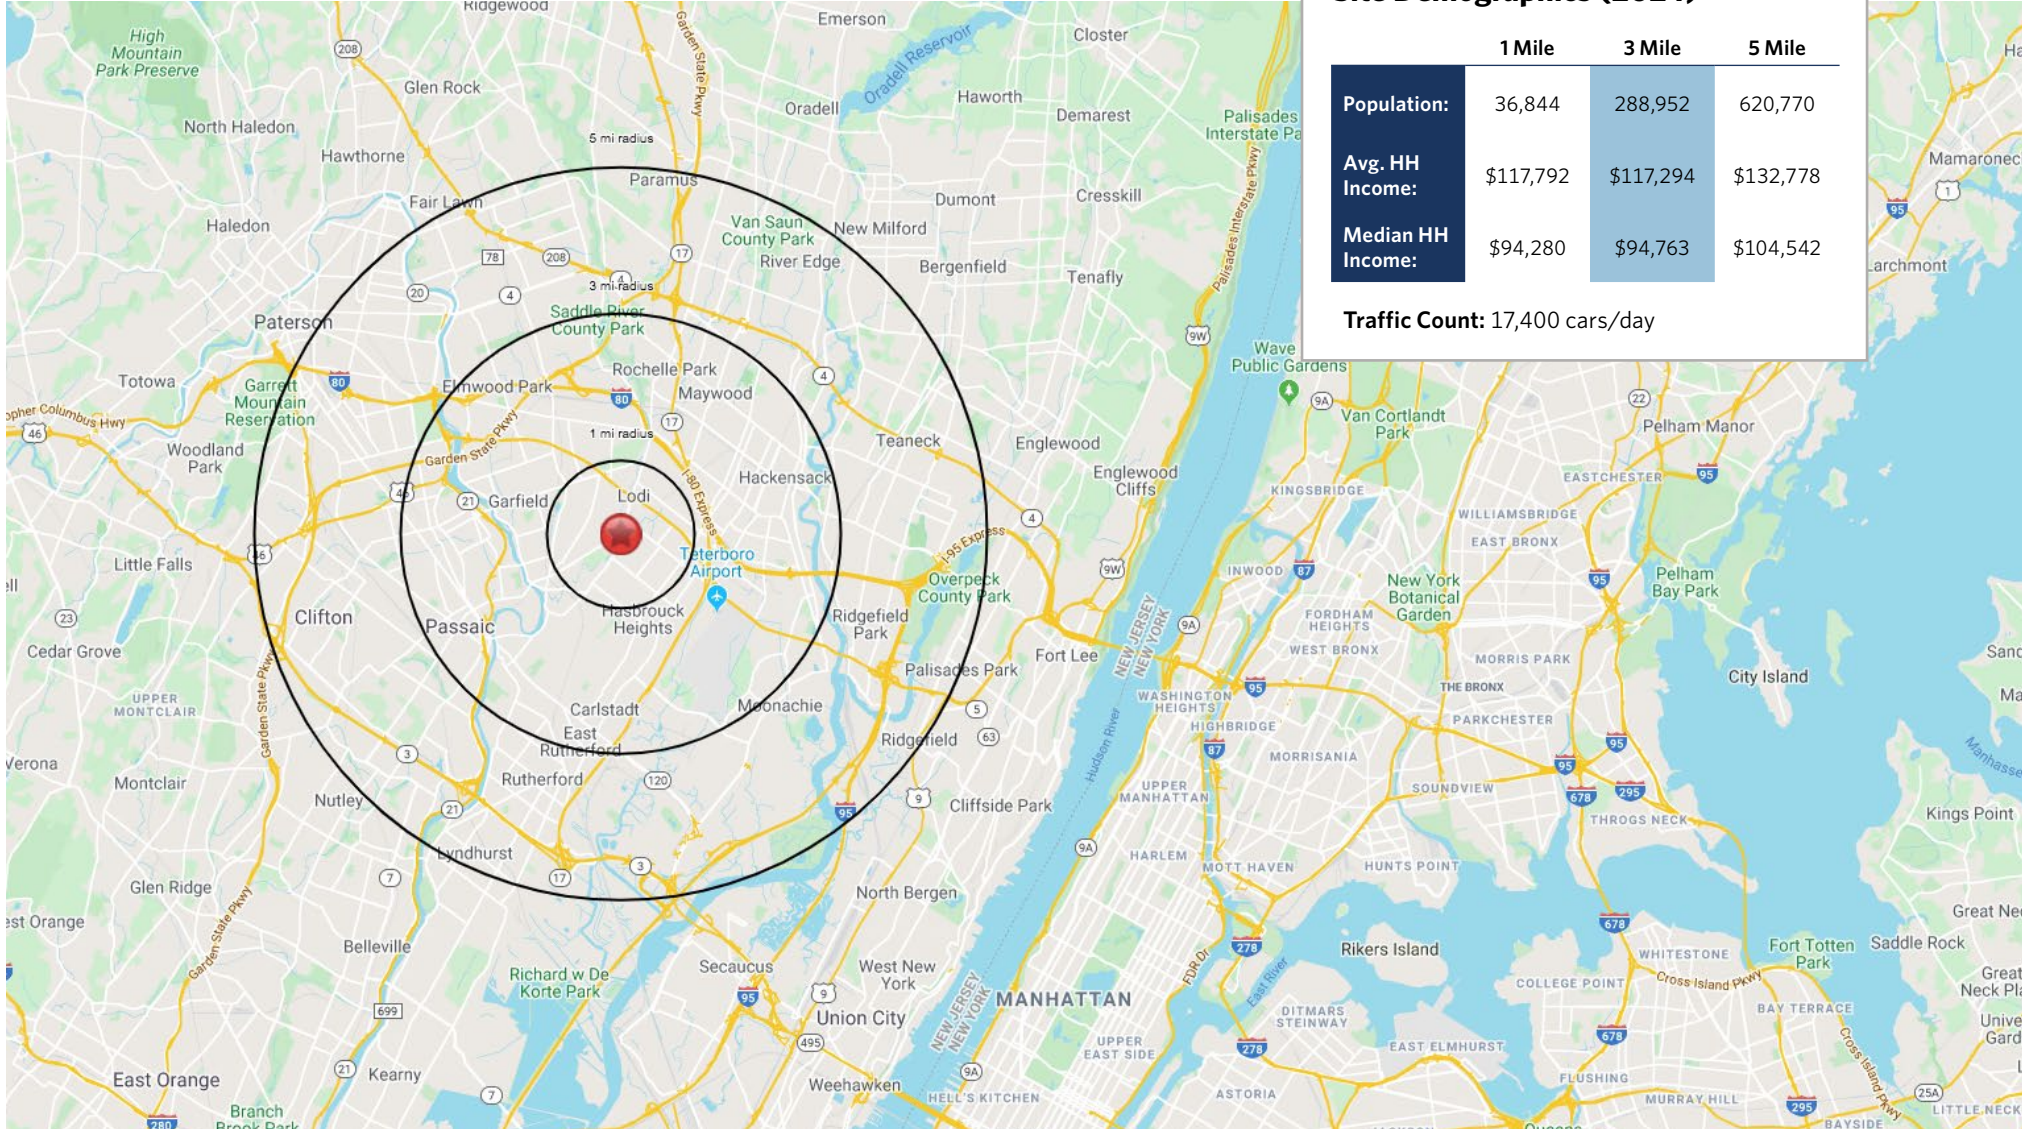

LODI MARKETPLACE

2-4 Memorial Drive, Lodi, NJ 07644

Site Demographics (2024)

	1 Mile	3 Mile	5 Mile
Population:	36,844	288,952	620,770
Avg. HH Income:	$117,792	$117,294	$132,778
Median HH Income:	$94,280	$94,763	$104,542

Traffic Count: 17,400 cars/day