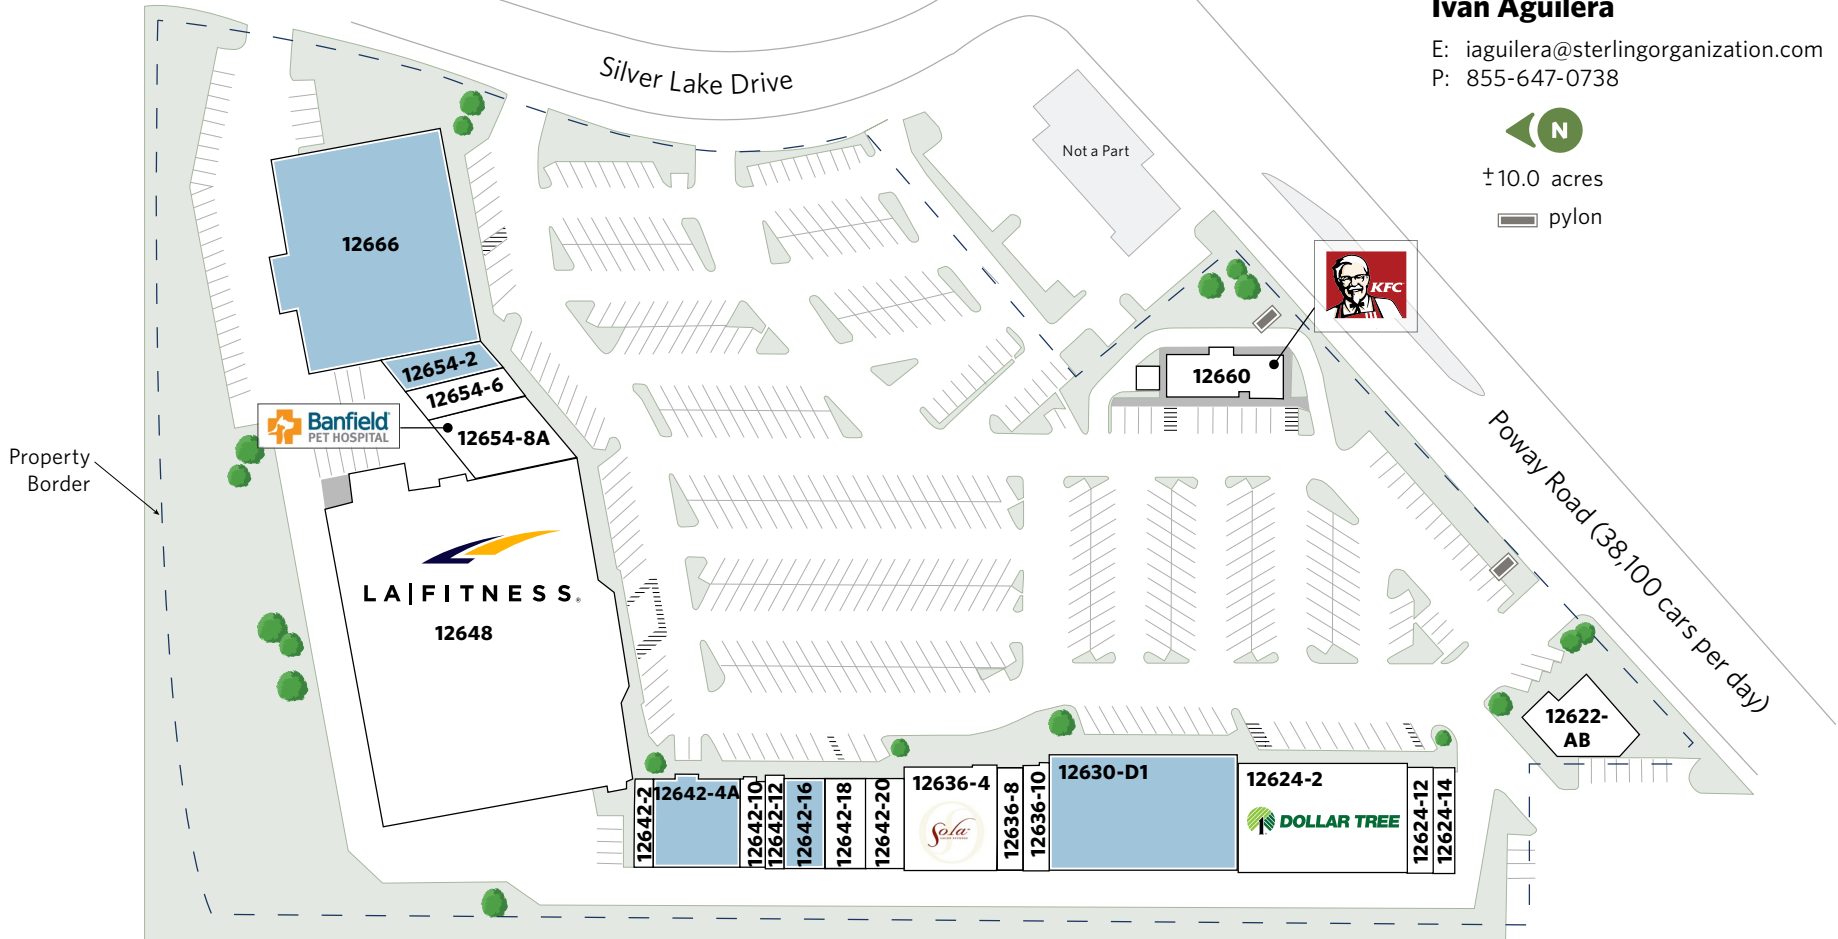

POWAY CROSSINGS

12622-12666 Poway Road, Poway, CA 92064

POWAY CROSSINGS

12622-12666 Poway Road, Poway, CA 92064

POWAY CROSSINGS LEASING PLAN

12622-12666 Poway Road, Poway, CA 92064

For information:

Ivan Aguilera

E: iaguilera@sterlingorganization.com

P: 855-647-0738

±10.0 acres

— pylon

UNIT	TENANT	SQ. FT.
12622-AB	Sushi Lounge	2,567
12624-14	Donutopolis	1,084
12624-12	New York New York Giant Pizza	1,188
12624-2	Dollar Tree	8,261
12630-D1	Available	10,320
12636-10	Pina Smoothies	1,333
12636-8	Namino Persian Cuisine	1,260

UNIT	TENANT	SQ. FT.
12636-4	Sola Salon Studios	4,493
12642-20	iTan Solariums	1,690
12642-18	7 Spears Jiu Jitsu and 7 Spears Martial Arts	1,690
12642-16	Available	1,768
12642-12	Natasha Dance	844
12642-10	Pacific Barber	845
12642-4A	Available	3,780

UNIT	TENANT	SQ. FT.
12642-2	Nutri Mart	800
12648	LA Fitness	40,567
12654-8A	Banfield Pet Hospital	3,162
12654-6	Nails by Holly	1,170
12654-2	Available	1,995
12666	Available	18,160
12660	KFC	2,500

Total Square Feet: