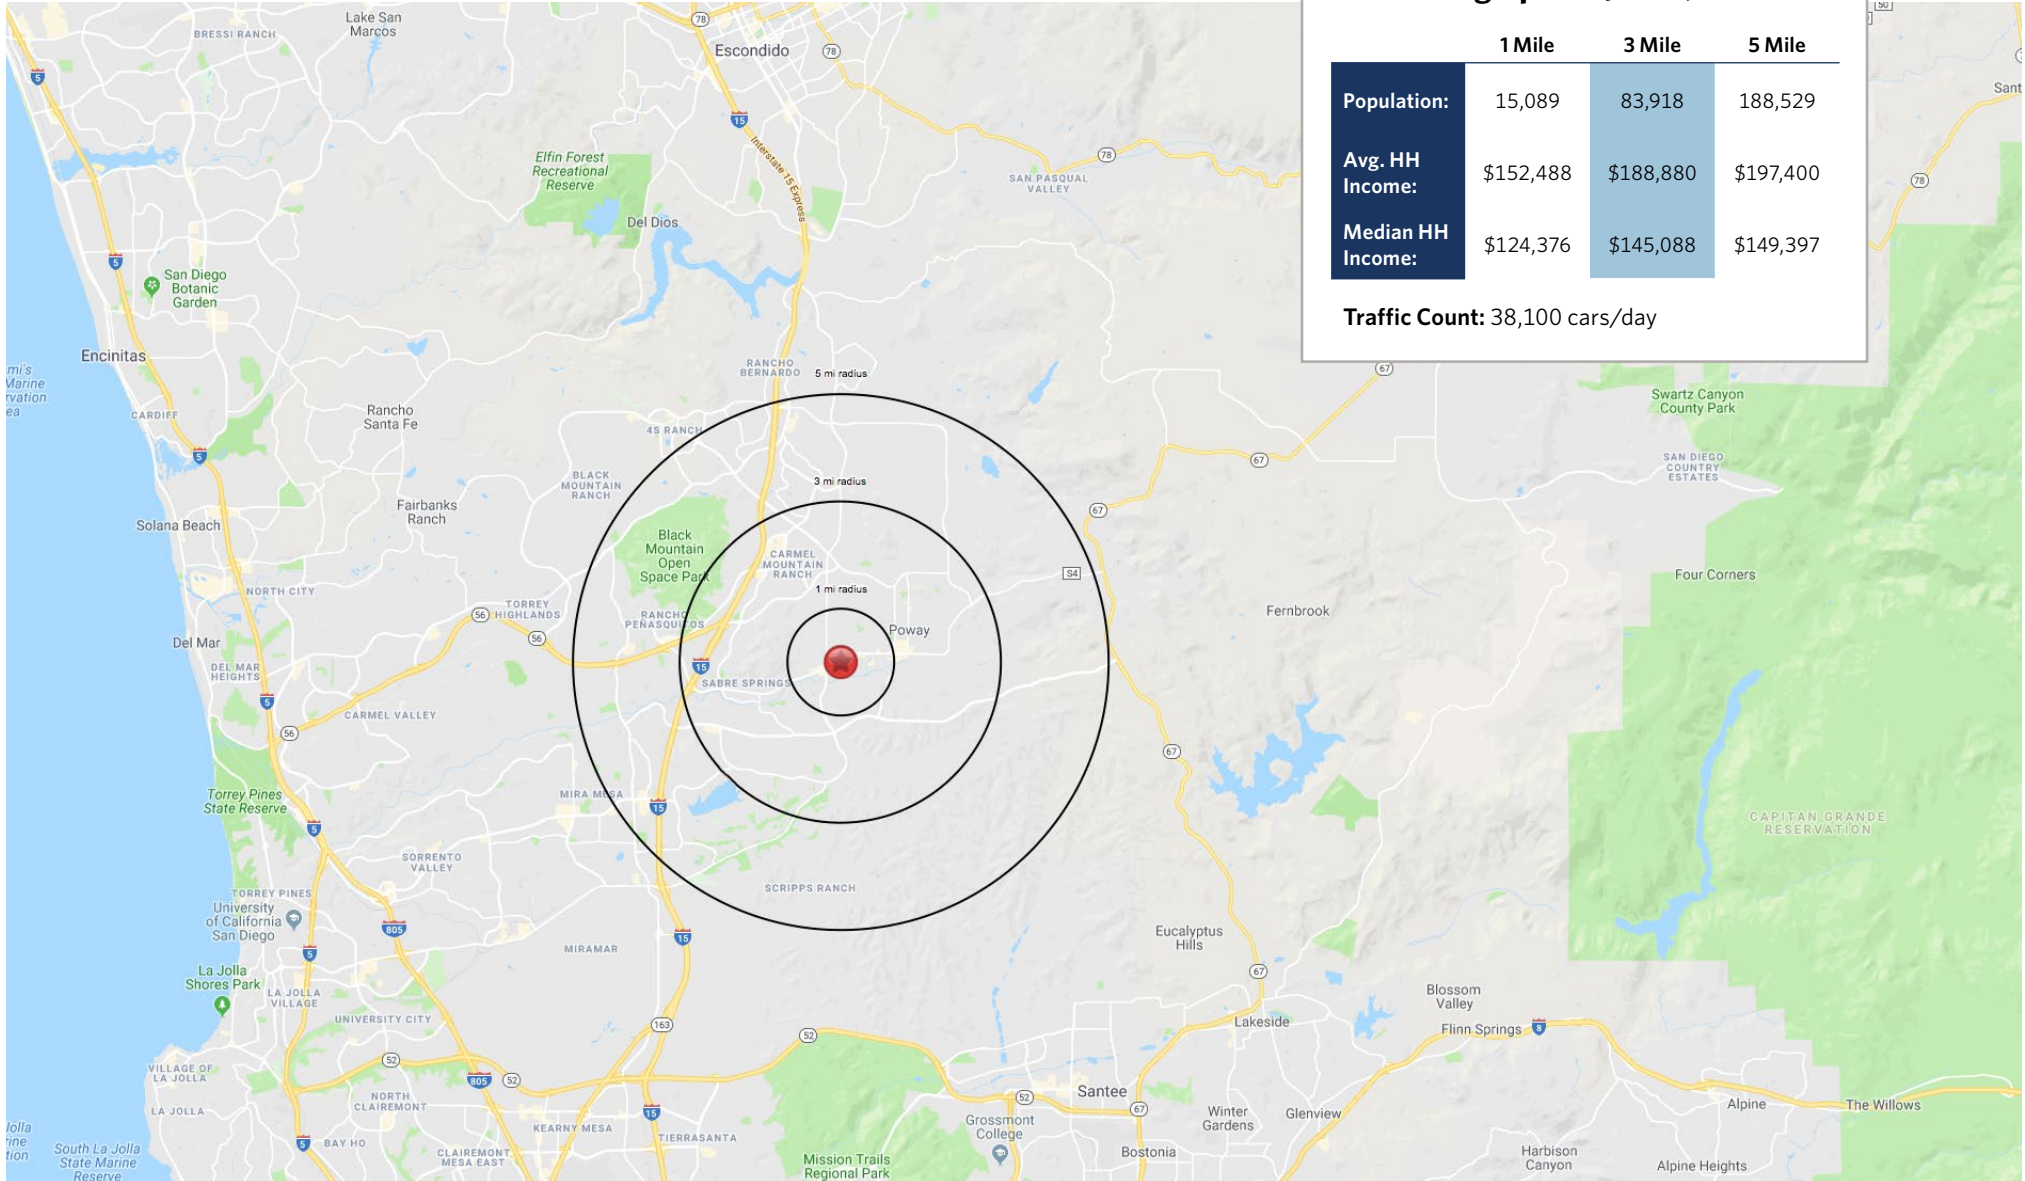

POWAY CROSSINGS

12622-12666 Poway Road, Poway, CA 92064