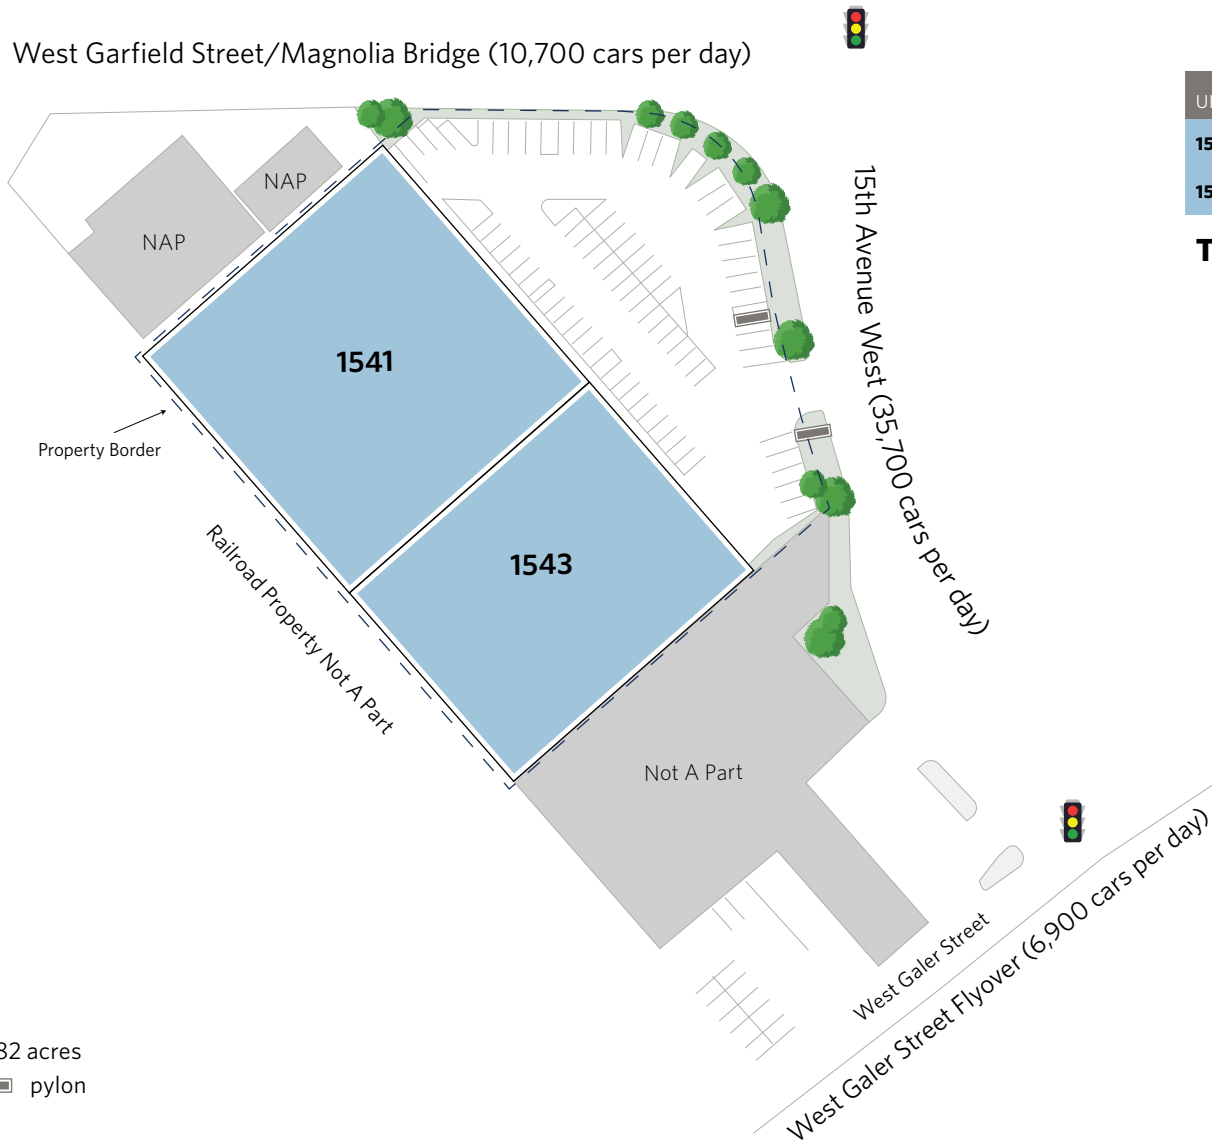

# ELLIOT PLAZA

1523-1541 15th Avenue West, Seattle, WA 98119

UNIT	TENANT	SQ. FT.
1541	Available	28,050
1543	Available	22,628

**Total Square Feet: 50,678**