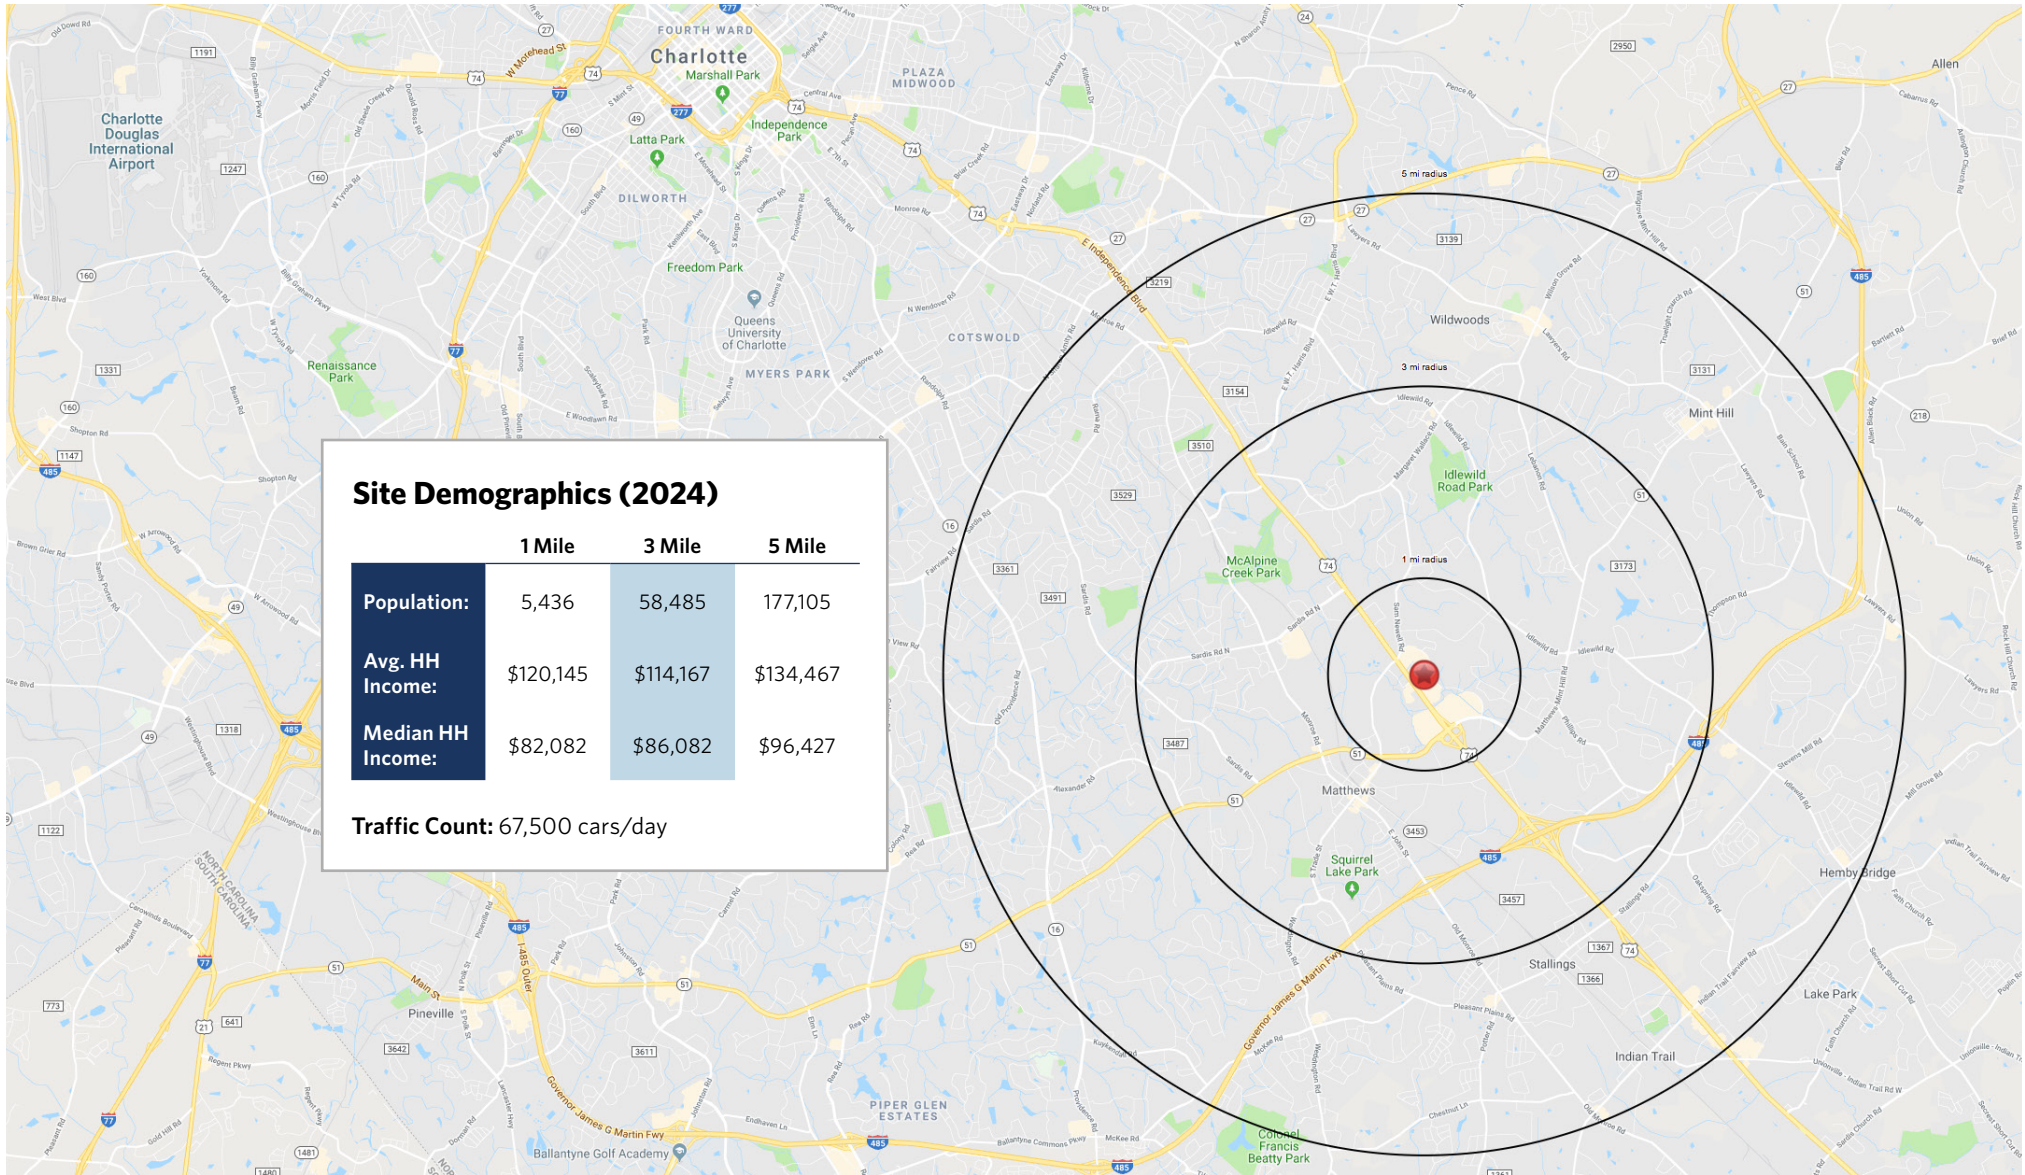

WINDSOR SQUARE

1814 Windsor Square Drive, Matthews, NC 28105