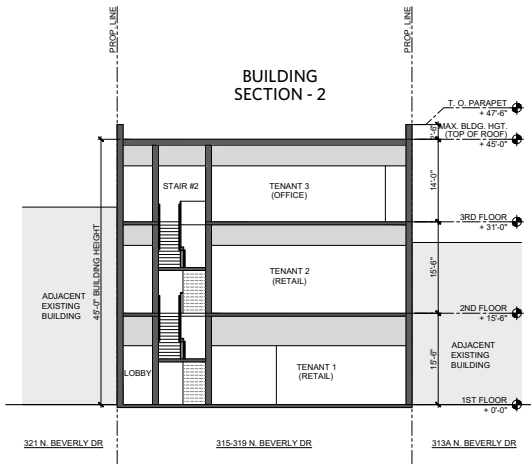

Rendering of interior redevelopment.