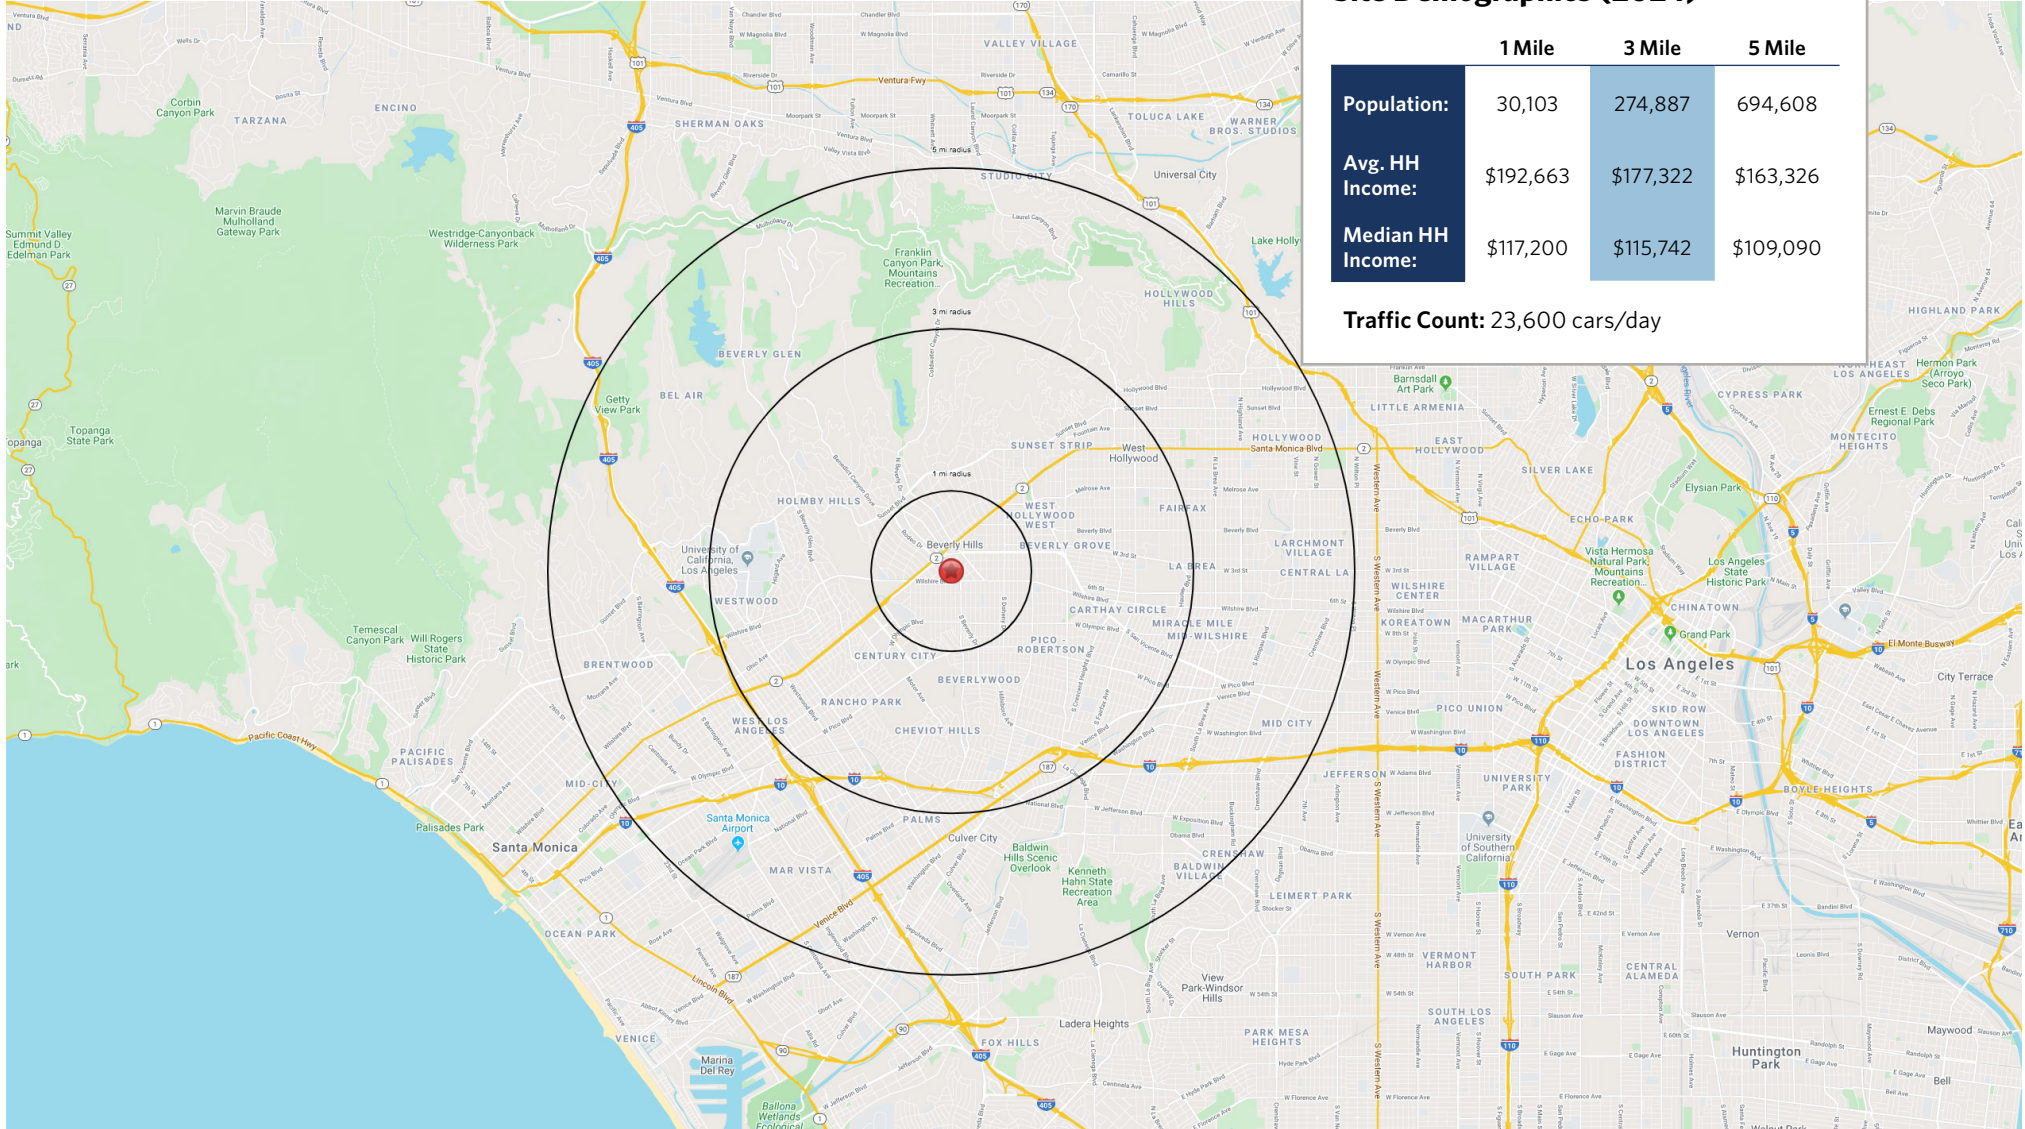

Rendering of interior redevelopment.

315-319 N. BEVERLY DRIVE

315-319 N. Beverly Drive, Beverly Hills, CA 90210

Site Demographics (2024)

	1 Mile	3 Mile	5 Mile
Population:	30,103	274,887	694,608
Avg. HH Income:	\$192,663	\$177,322	\$163,326
Median HH Income:	\$117,200	\$115,742	\$109,090

Traffic Count: 23,600 cars/day