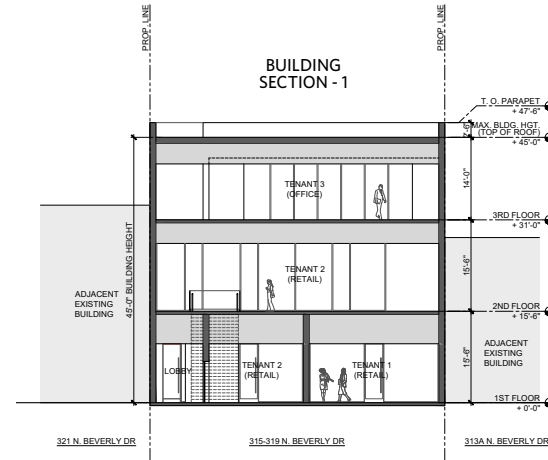

315-319 N. BEVERLY DRIVE

315-319 N. Beverly Drive, Beverly Hills, CA 90210

Rendering of interior redevelopment.