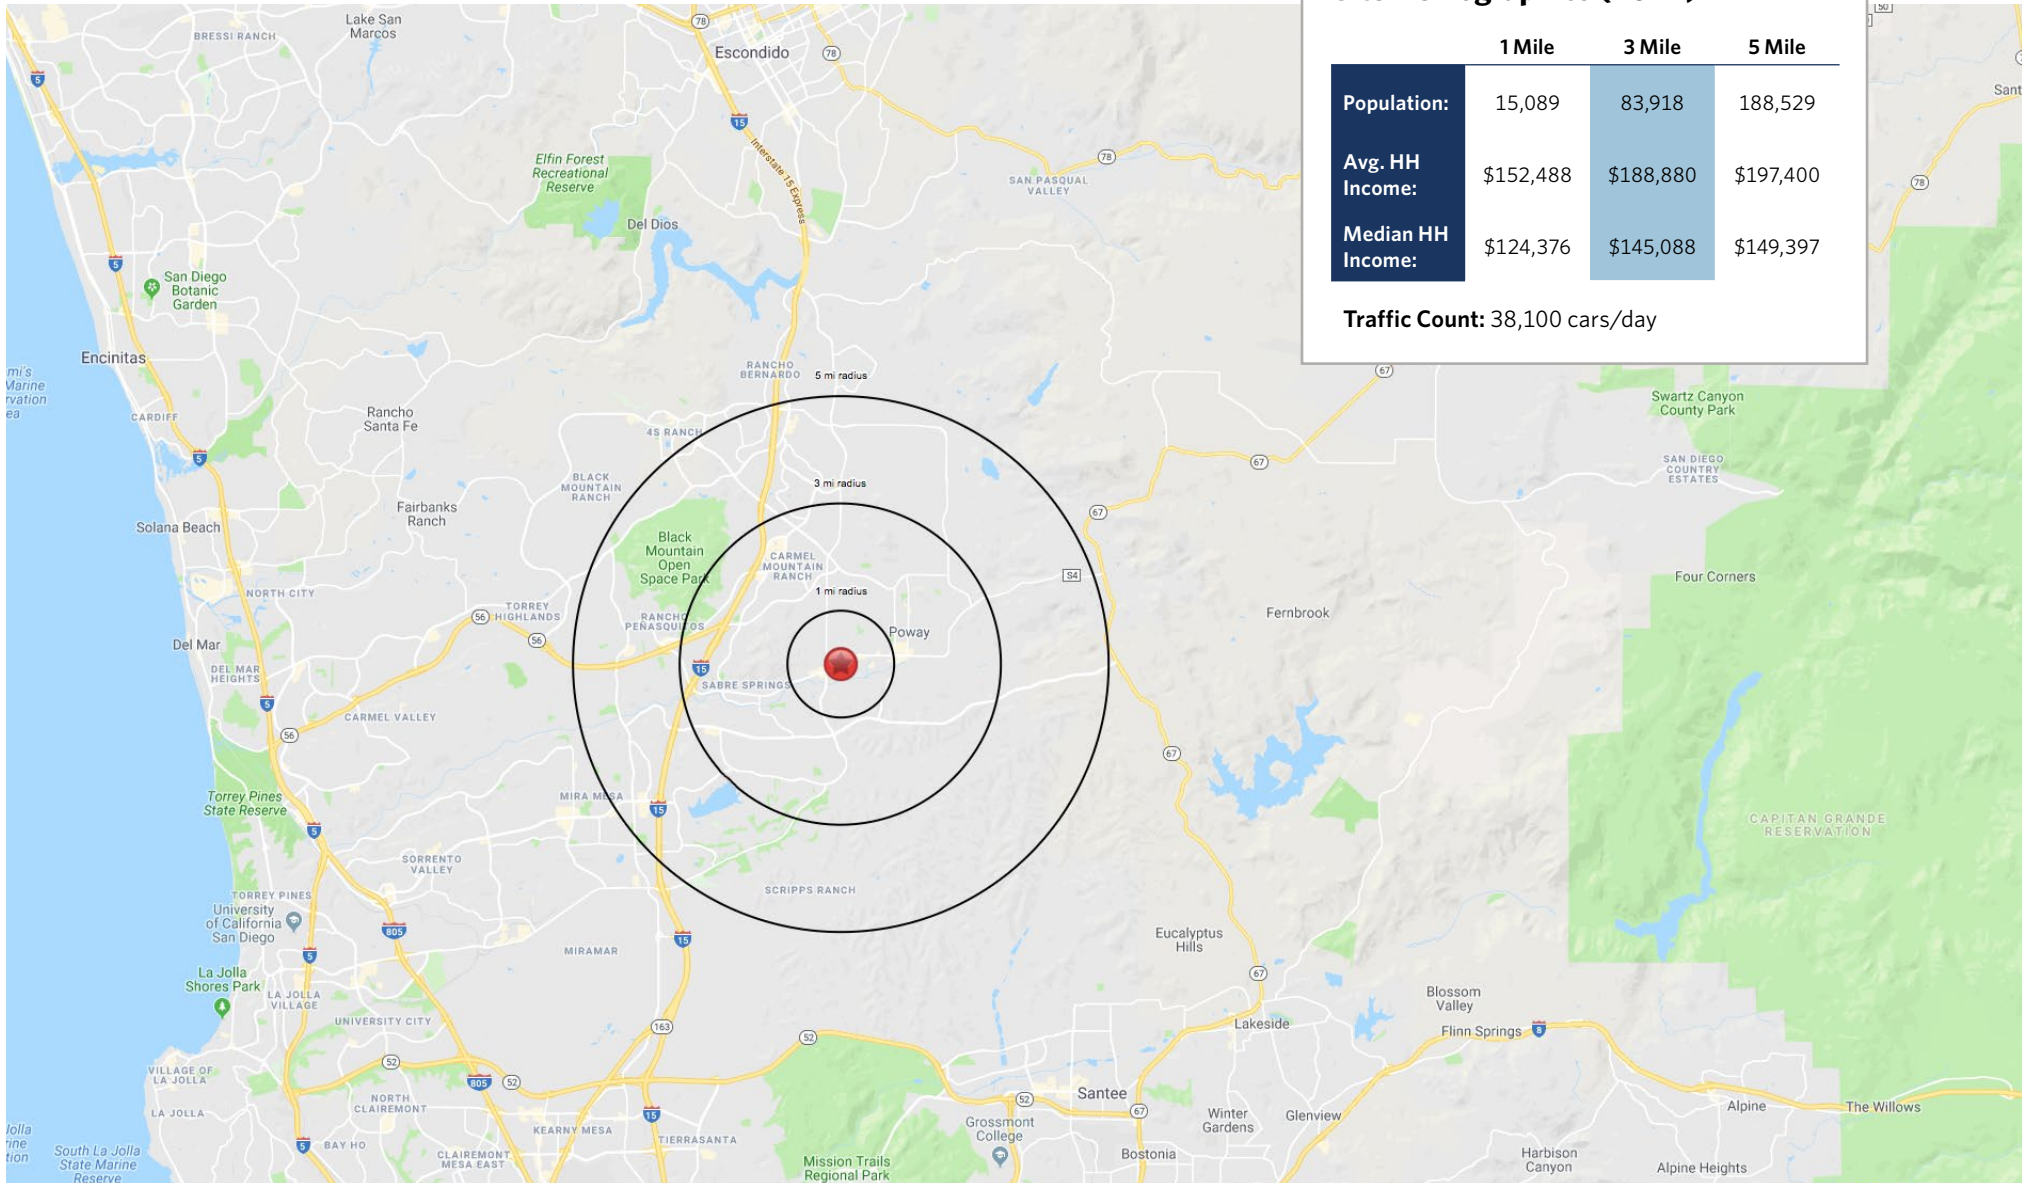

POWAY CROSSINGS

12622-12666 Poway Road, Poway, CA 92064