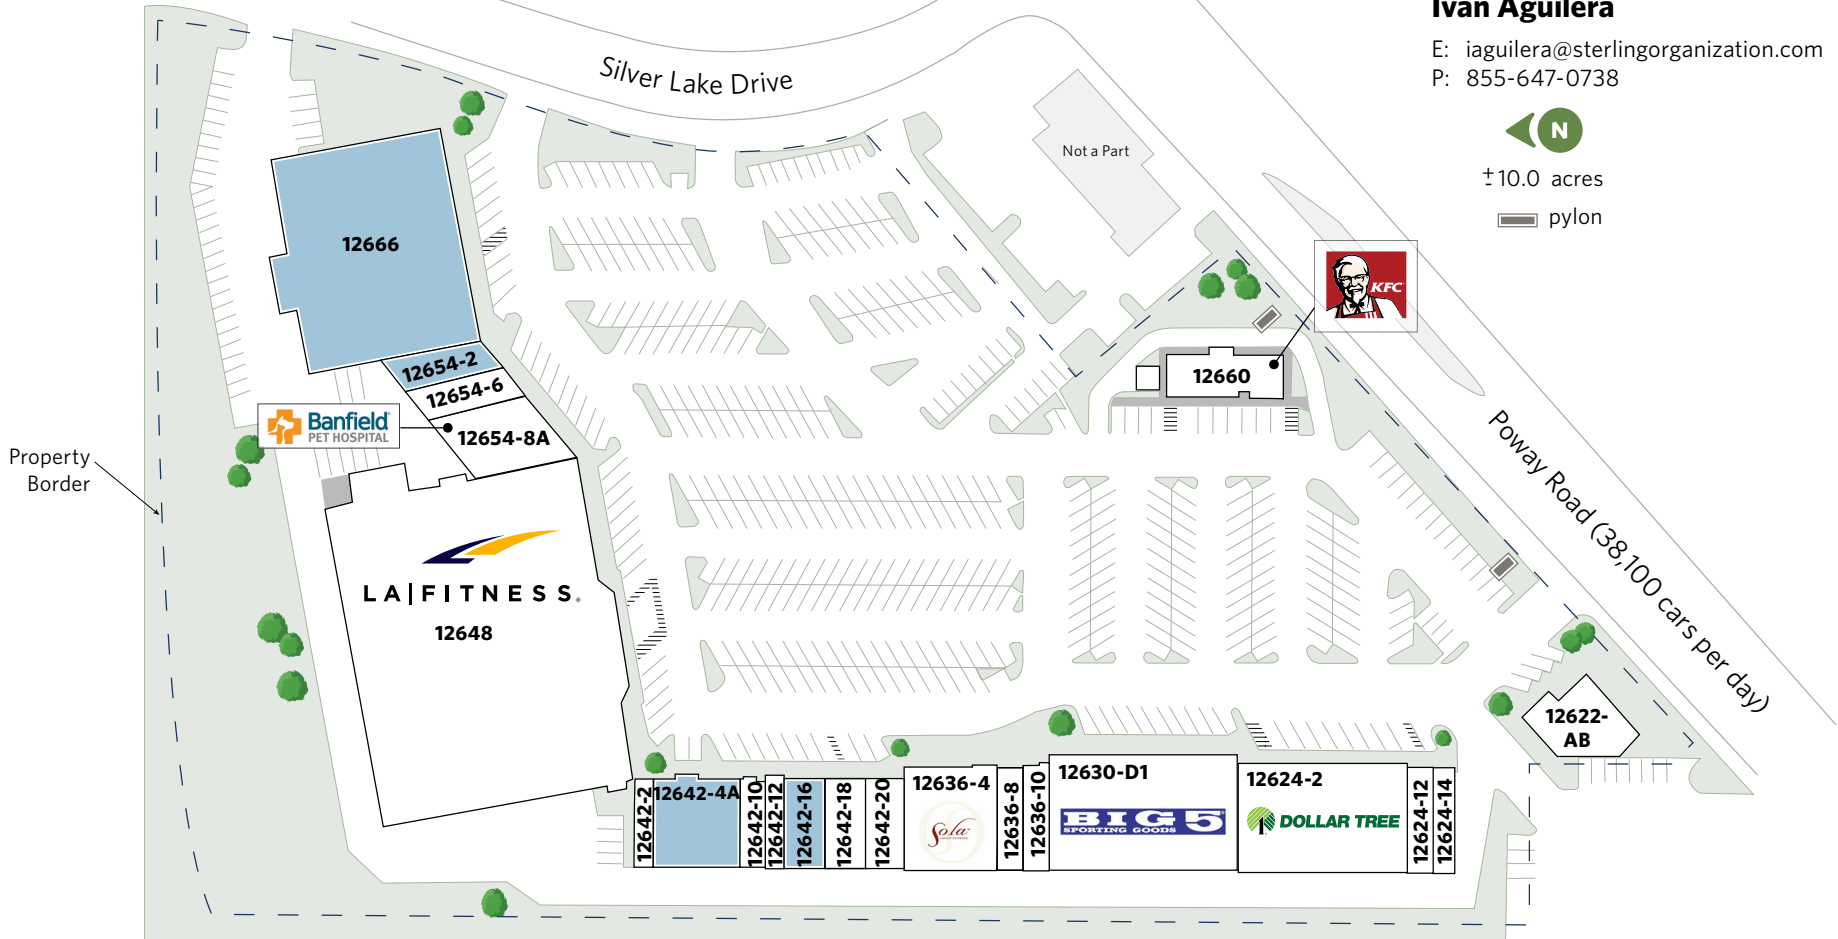

POWAY CROSSINGS

12622-12666 Poway Road, Poway, CA 92064

POWAY CROSSINGS

12622-12666 Poway Road, Poway, CA 92064

POWAY CROSSINGS LEASING PLAN

12622-12666 Poway Road, Poway, CA 92064

For information:

Ivan Aguilera

E: iaguilera@sterlingorganization.com

P: 855-647-0738

±10.0 acres

— pylon

UNIT	TENANT	SQ. FT.
12622-AB	Sushi Lounge	2,567
12624-14	Donutopolis	1,084
12624-12	New York New York Giant Pizza	1,188
12624-2	Dollar Tree	8,261
12630-D1	Big 5 Sporting Goods	10,320
12636-10	Pina Smoothies	1,333
12636-8	Namino Persian Cuisine	1,260

UNIT	TENANT	SQ. FT.
12636-4	Sola Salon Studios	4,493
12642-20	iTan Solariums	1,690
12642-18	7 Spears Jiu Jitsu and 7 Spears Martial Arts	1,690
12642-16	Available	1,768
12642-12	Natasha Dance	844
12642-10	Pacific Barber	845
12642-4A	Available	3,780

UNIT	TENANT	SQ. FT.
12642-2	Nutri Mart	800
12648	LA Fitness	40,567
12654-8A	Banfield Pet Hospital	3,162
12654-6	Nails by Holly	1,170
12654-2	Available	1,995
12666	Available	18,160
12660	KFC	2,500

Total Square Feet: