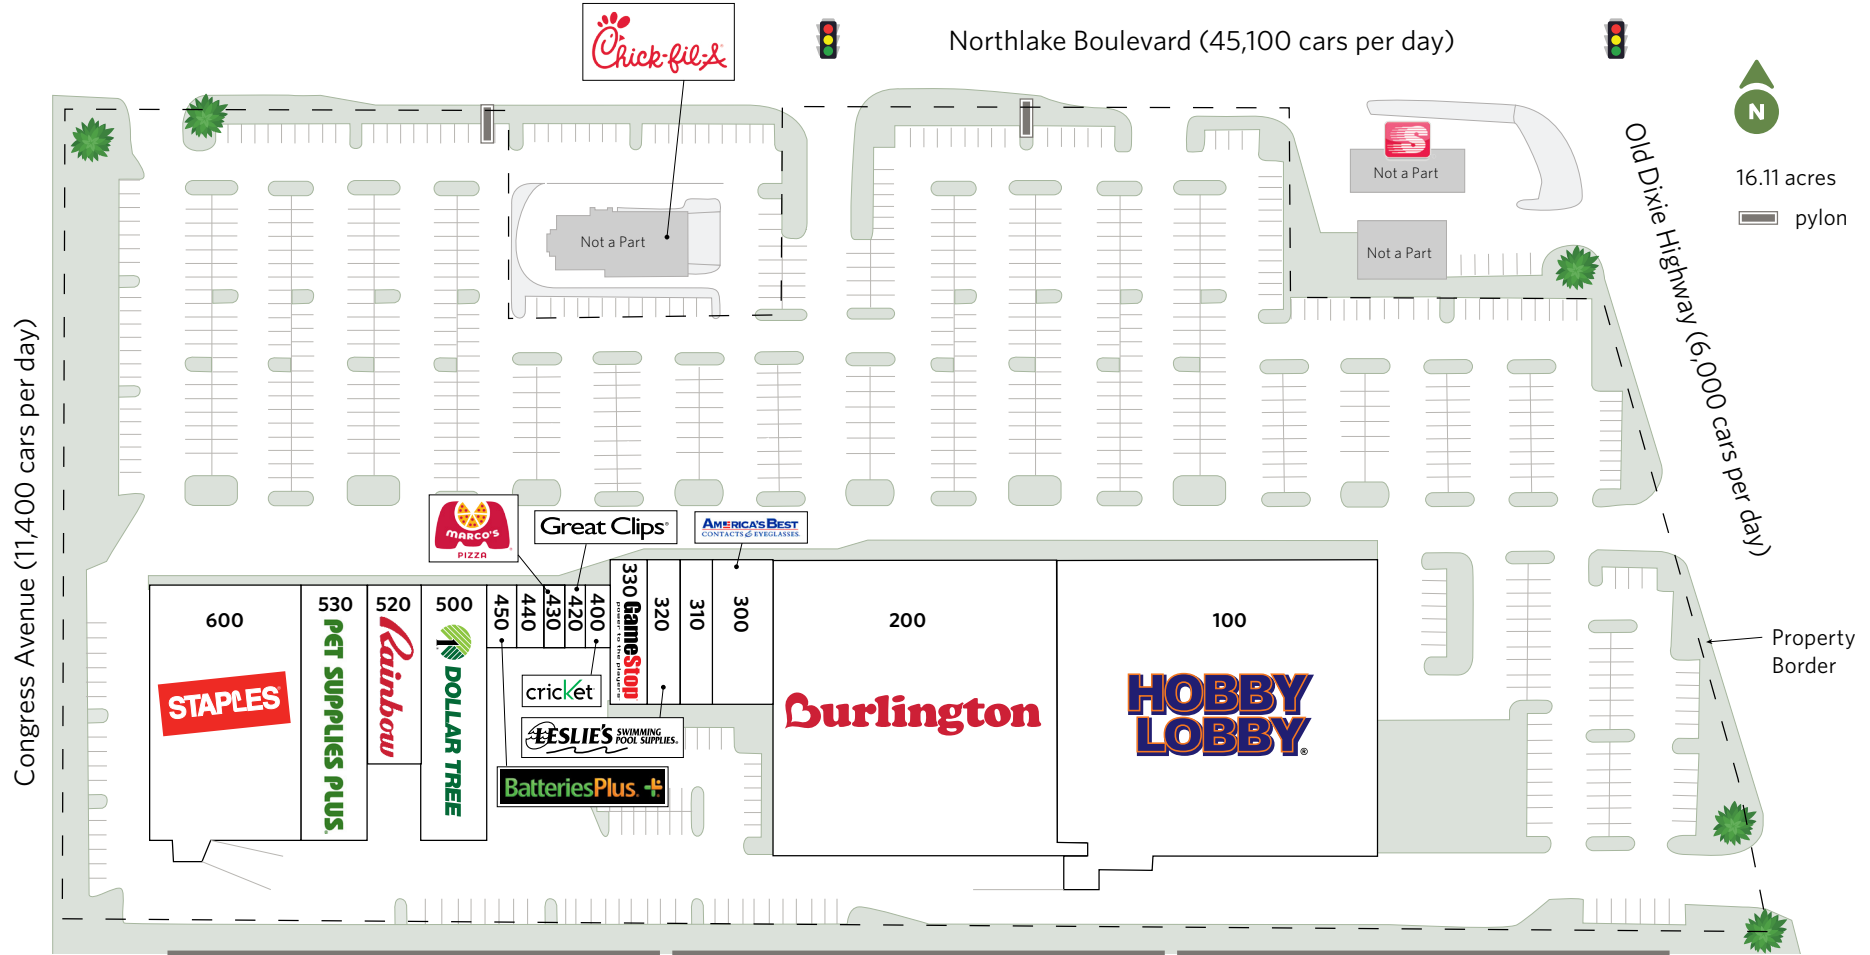

THE PLAZA AT LAKE PARK

1220 Northlake Blvd., Lake Park, FL 33403

| UNIT | TENANT | SQ. FT. | UNIT | TENANT | SQ. FT. | UNIT | TENANT | SQ. FT. |
|------|--------------------------------------|---------|------|------------------|---------|------|---------------------------|----------------|
| 100 | Hobby Lobby | 51,959 | 330 | GameStop | 2,000 | 500 | Dollar Tree | 10,000 |
| 200 | Burlington | 45,447 | 400 | Cricket Wireless | 900 | 520 | Rainbow | 4,250 |
| 300 | America's Best Contacts & Eyeglasses | 3,896 | 420 | Great Clips | 900 | 530 | Pet Supplies Plus | 9,642 |
| 310 | Sage Dental | 3,000 | 430 | Marco's Pizza | 1,200 | 600 | Staples | 24,691 |
| 320 | Leslie's Pool Supplies | 3,000 | 440 | LA Nails | 900 | | | |
| | | | 450 | Batteries Plus | 1,800 | | | |
| | | | | | | | Total Square Feet: | 163,585 |