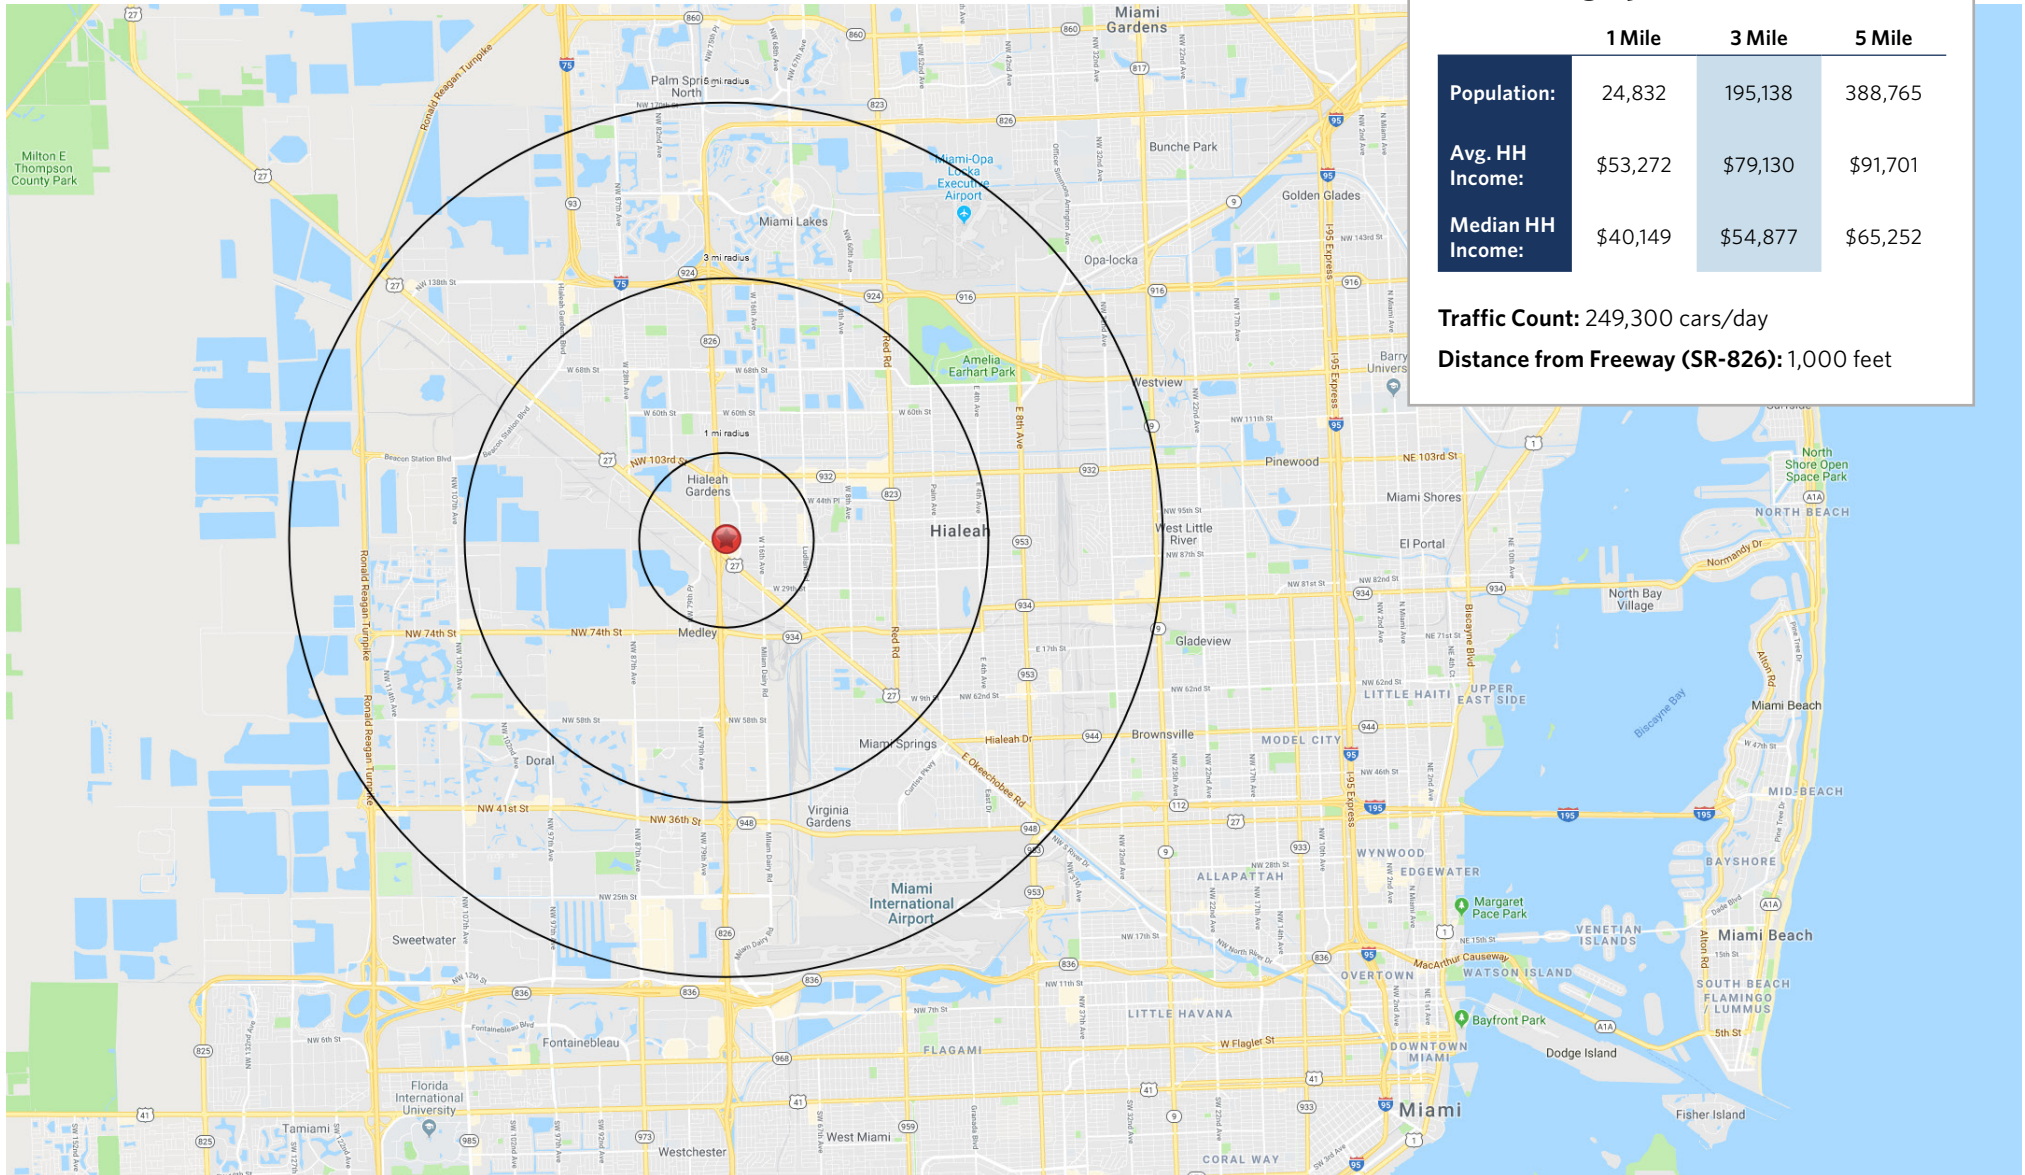

WESTLAND PROMENADE

3595 West 20th Avenue, Hialeah, FL 33012